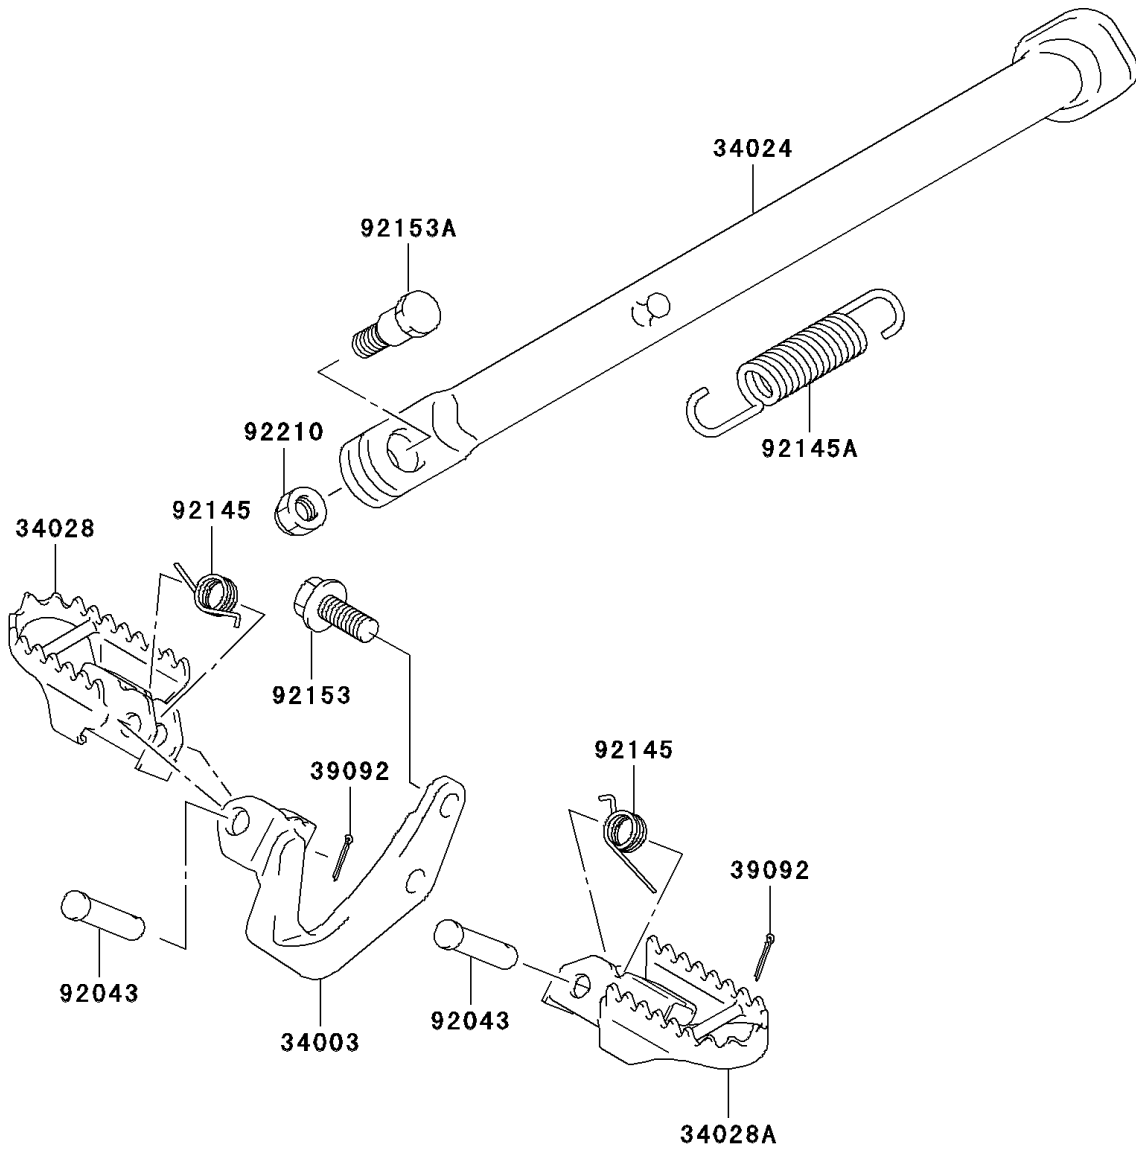

2003 KLX125 PARTS DIAGRAM

Stand(s)

F2190

2003 KLX125 PARTS LIST

Stand(s)

ITEM NAME	PART NUMBER	QUANTITY
HOLDER-STEP,FOOTREST,RH (Ref # 34003)	34003-S001	1
STAND-SIDE (Ref # 34024)	34024-S003	1
STEP,FR,RH (Ref # 34028)	34028-S001	1
STEP,FR,LH (Ref # 34028A)	34028-S002	1
PIN-HAIR,FR FOOTREST COTTER (Ref # 39092)	39092-S004	2
PIN,FOOTREST (Ref # 92043)	92043-S022	2
SPRING,FOOTREST (Ref # 92145)	92145-S050	2
SPRING,STAND (Ref # 92145A)	92145-S053	1
BOLT (Ref # 92153)	92153-S145	2
BOLT (Ref # 92153A)	92153-S153	1
NUT (Ref # 92210)	92210-S060	1