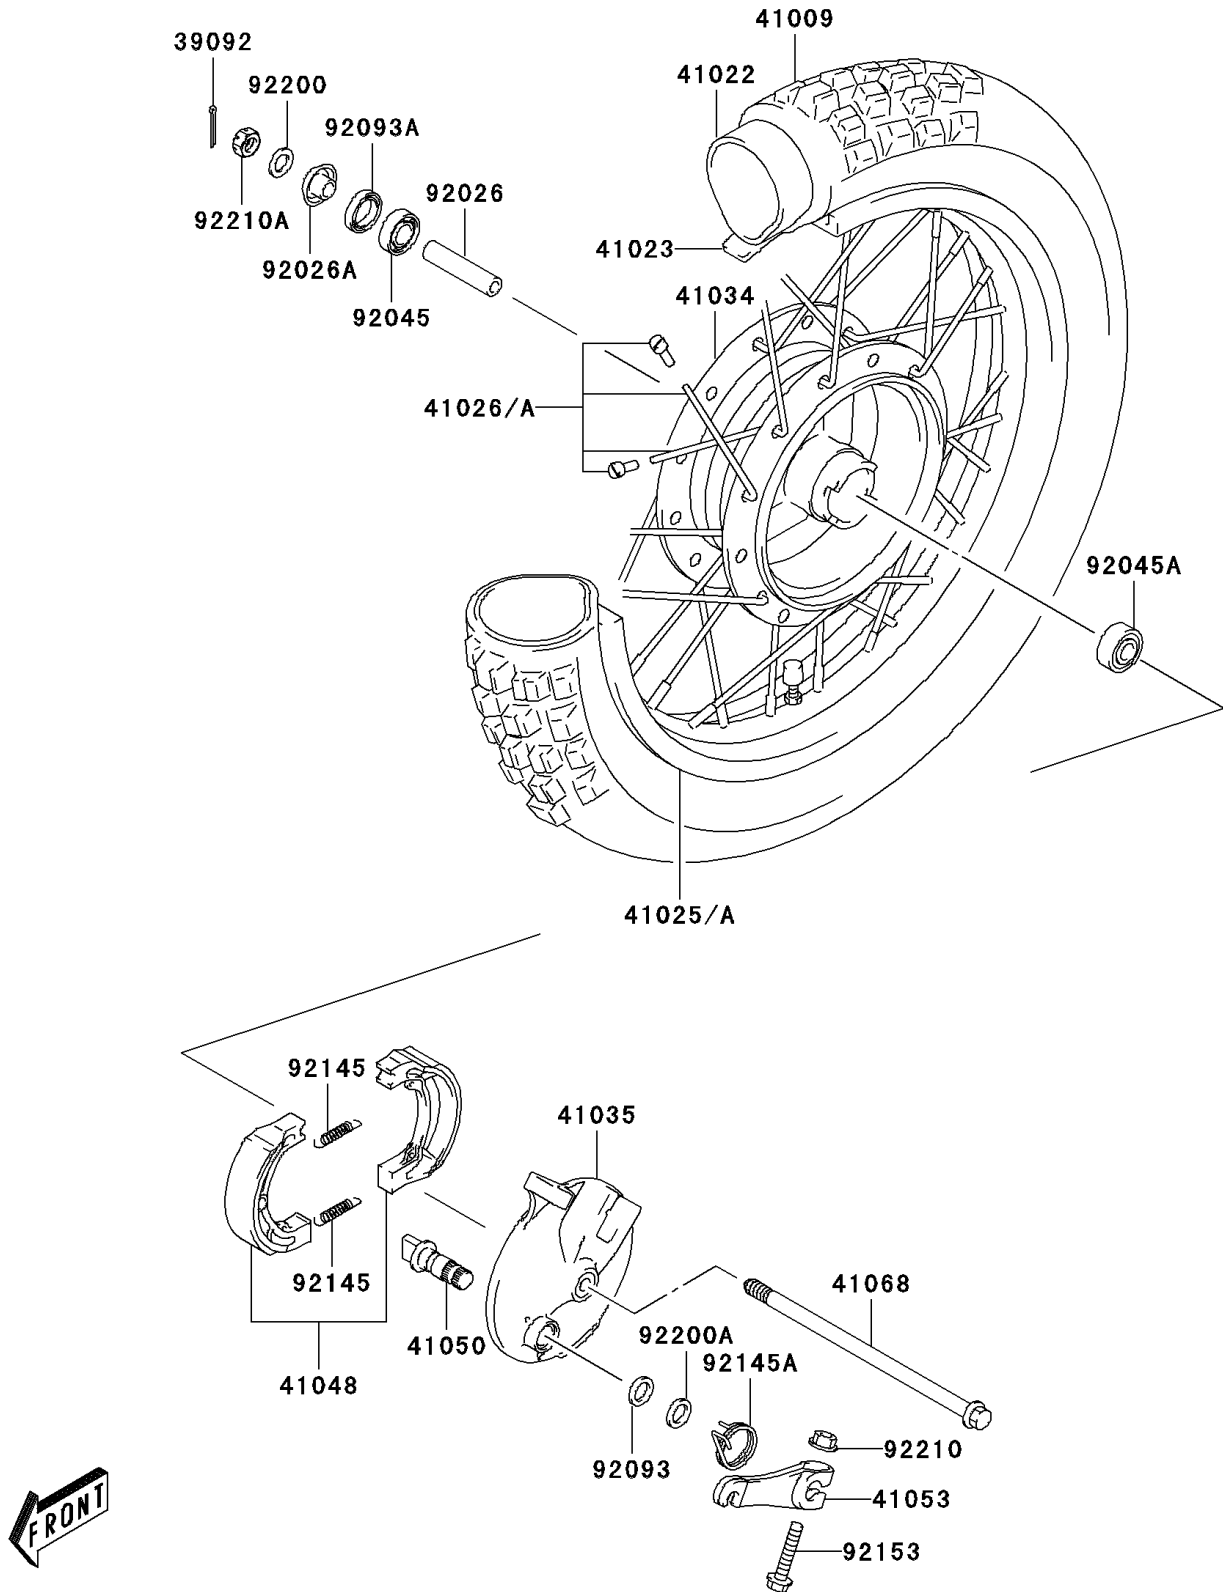

2004 KLX125 PARTS DIAGRAM

Front Hub

F2230

2004 KLX125 PARTS LIST

Front Hub

ITEM NAME	PART NUMBER	QUANTITY
PIN-HAIR,COTTER (Ref # 39092)	39092-S005	1
TIRE,FR (Ref # 41009)	41009-S005	1
TUBE-TIRE (Ref # 41022)	41022-S001	1
BAND-RIM (Ref # 41023)	41023-S001	1
RIM,FR WHEEL,17X1.40 (Ref # 41025A)	41025-S016	1
SPOKE-ASSY,FRONT WHEEL (Ref # 41026A)	41026-S011	1
DRUM-ASSY,FRONT WHEEL (Ref # 41034)	41034-S001	1
PANEL-ASSY-BRAKE (Ref # 41035)	41035-S001	1
SHOE-BRAKE (Ref # 41048)	41048-S002	1
CAM-BRAKE (Ref # 41050)	41050-S002	1
LEVER-BRAKE CAM (Ref # 41053)	41053-S002	1
AXLE,FR (Ref # 41068)	41068-S006	1
SPACER,FRONT HUB BEARING (Ref # 92026)	92026-S039	1
SPACER,FRONT AXLE,RH (Ref # 92026A)	92026-S041	1
BEARING-BALL,FRONT HUB,RH (Ref # 92045)	92045-S028	1
BEARING-BALL,FRONT HUB,LH (Ref # 92045A)	92045-S031	1
SEAL (Ref # 92093)	92093-S008	1
SEAL,FRONT HUB DUST (Ref # 92093A)	92093-S009	1
SPRING,REAR BRAKE SHOE (Ref # 92145)	92145-S047	2
SPRING,FR BK CAM LEVER (Ref # 92145A)	92145-S051	1
BOLT (Ref # 92153)	92153-S130	1
WASHER (Ref # 92200)	92200-S069	1
WASHER (Ref # 92200A)	92200-S071	1
NUT (Ref # 92210)	92210-S001	1
NUT (Ref # 92210A)	92210-S052	1