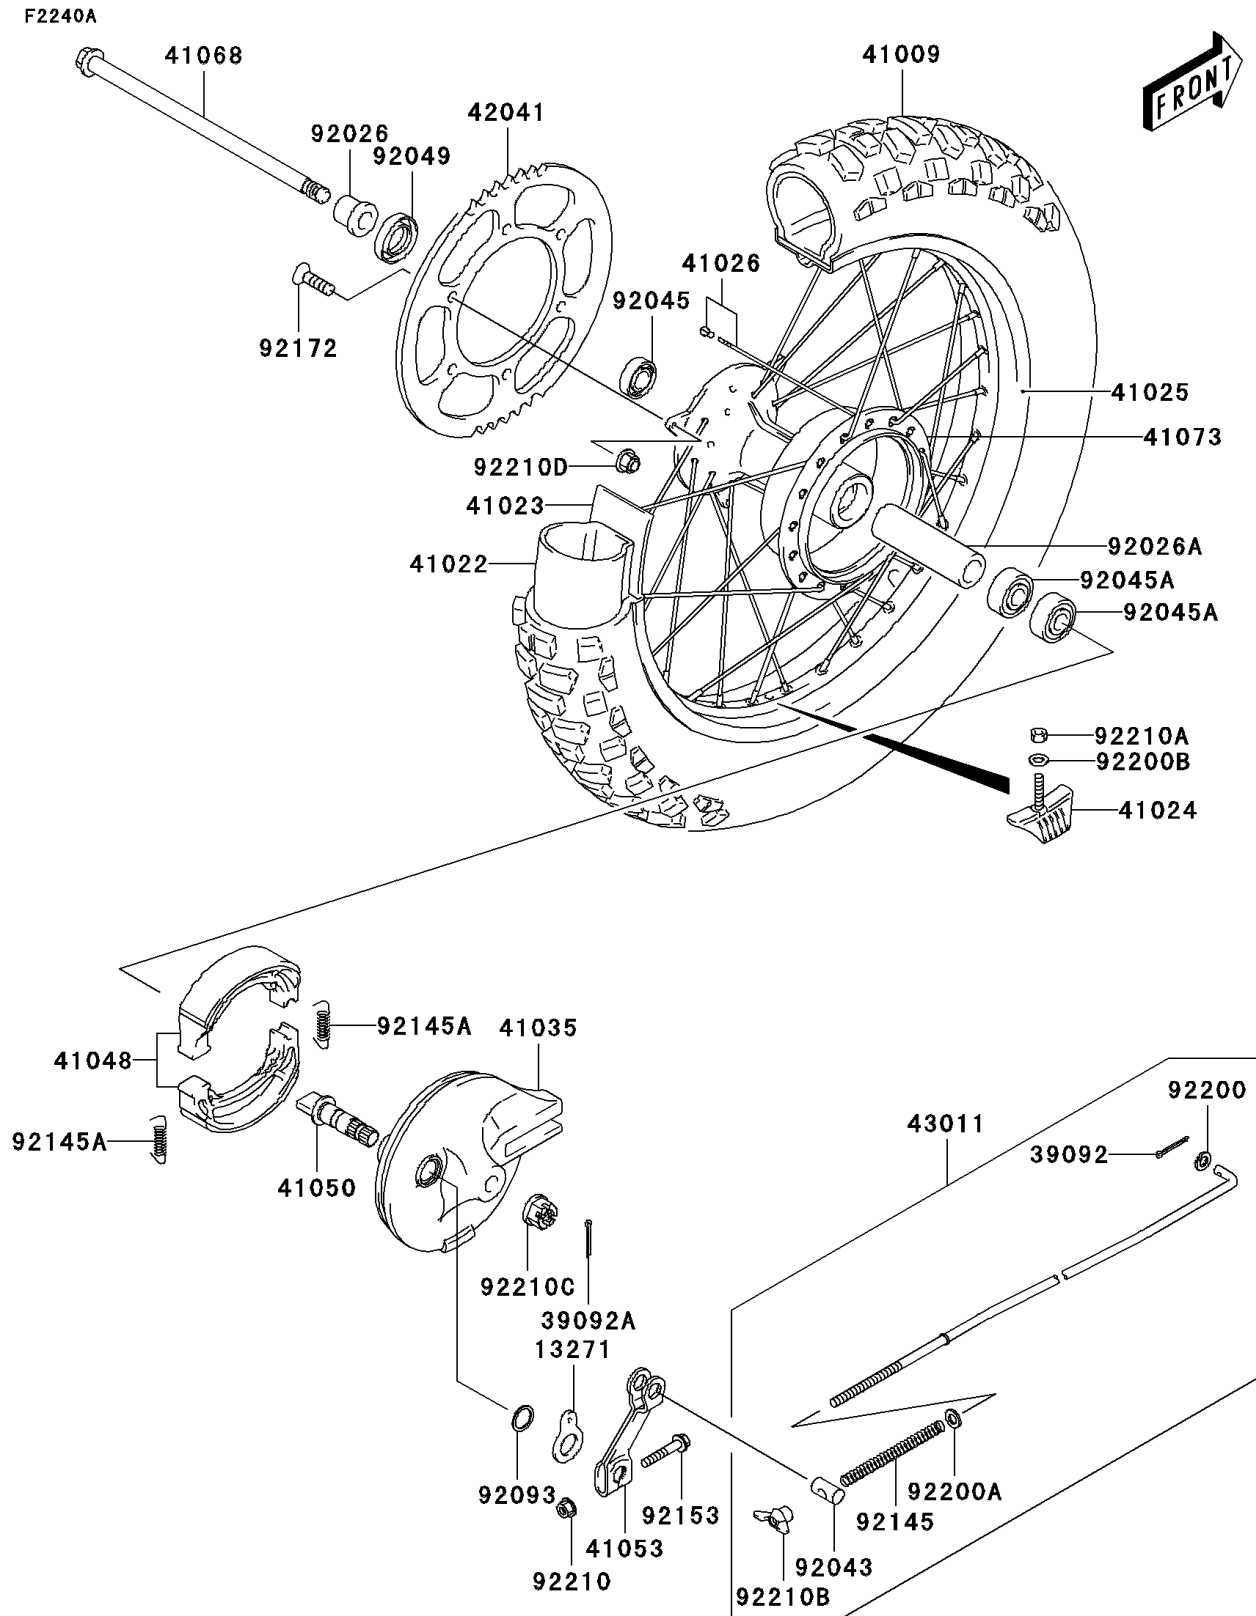

# 2005 KLX125 PARTS DIAGRAM

## 2005 KLX125 PARTS LIST

### Rear Hub(A3)

ITEM NAME	PART NUMBER	QUANTITY
PLATE,BRAKE LINING INDICATOR (Ref # 13271)	13271-S022	1
PIN-HAIR,COTTER (Ref # 39092)	39092-S005	1
PIN-HAIR,REAR AXLE COTTER (Ref # 39092A)	39092-S006	1
TIRE,RR (Ref # 41009)	41009-S006	1
TUBE-TIRE (Ref # 41022)	41022-S002	1
BAND-RIM (Ref # 41023)	41023-S002	1
STOPPER-RIM (Ref # 41024)	41024-S001	1
RIM,RR WHEEL,14X1.60 (Ref # 41025)	41025-S017	1
SPOKE-ASSY,REAR WHEEL (Ref # 41026)	41026-S010	1
PANEL-ASSY-BRAKE (Ref # 41035)	41035-S002	1
SHOE-BRAKE (Ref # 41048)	41048-S003	1
CAM-BRAKE (Ref # 41050)	41050-S003	1
LEVER-BRAKE CAM (Ref # 41053)	41053-S003	1
AXLE,RR (Ref # 41068)	41068-S004	1
DRUM-ASSY,REAR (Ref # 41073)	41073-S016	1
SPROCKET-HUB,51T (Ref # 42041)	42041-S001	1
ROD-BRAKE (Ref # 43011)	43011-S001	1
SPACER,REAR AXLE (Ref # 92026)	92026-S055	1
SPACER,REAR HUB BEARING (Ref # 92026A)	92026-S164	1
PIN,BRAKE ROD ADJUSTER (Ref # 92043)	92043-S023	1
BEARING-BALL,REAR HUB,LH (Ref # 92045)	92045-S029	1
BEARING-BALL,REAR HUB,RH (Ref # 92045A)	92045-S030	2
SEAL-OIL,REAR HUB (Ref # 92049)	92049-S025	1
SEAL (Ref # 92093)	92093-S008	1
SPRING,REAR BRAKE ROD (Ref # 92145)	92145-S046	1
SPRING,REAR BRAKE SHOE (Ref # 92145A)	92145-S047	2
BOLT (Ref # 92153)	92153-S130	1
SCREW,SPROCKET (Ref # 92172)	92172-S111	4
WASHER (Ref # 92200)	92200-S002	1

### Rear Hub(A3)

ITEM NAME	PART NUMBER	QUANTITY
WASHER (Ref # 92200A)	92200-S003	1
WASHER (Ref # 92200B)	92200-S028	1
NUT (Ref # 92210)	92210-S004	1
NUT (Ref # 92210A)	92210-S051	1
NUT (Ref # 92210B)	92210-S055	1
NUT (Ref # 92210C)	92210-S056	1
NUT (Ref # 92210D)	92210-S094	4