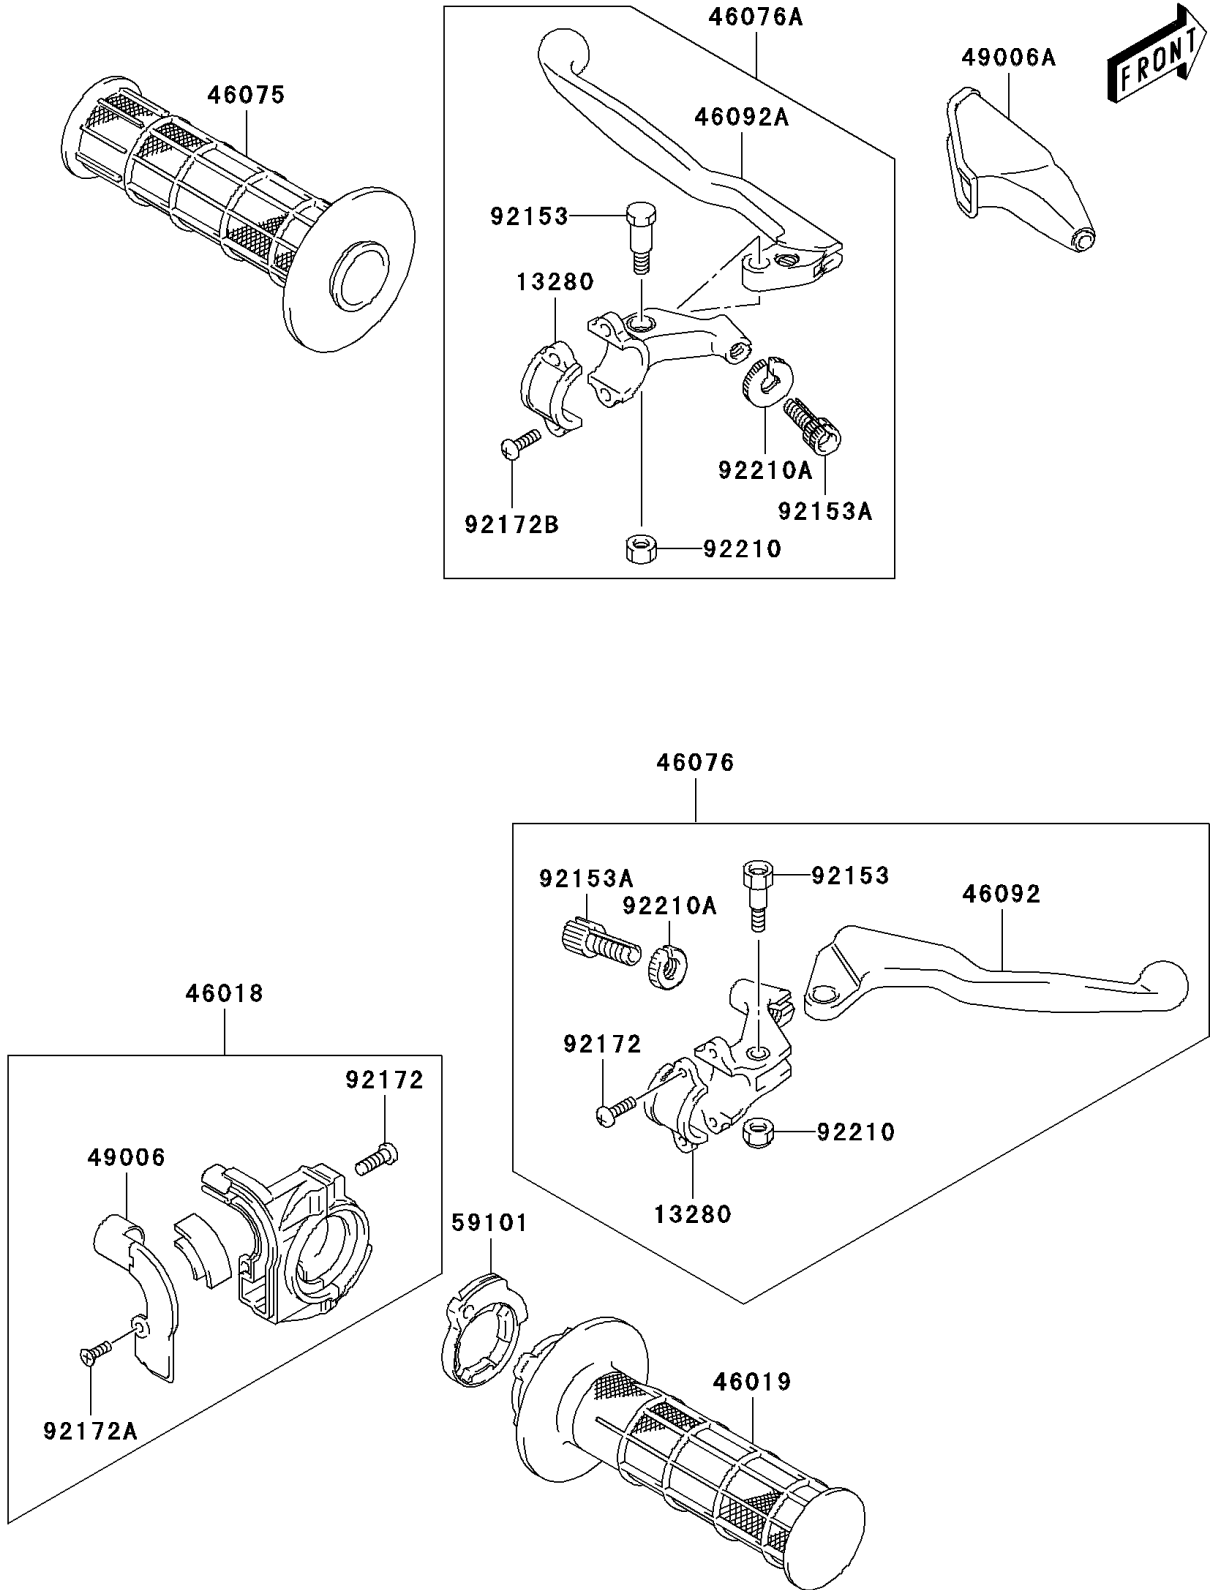

2004 KLX125 PARTS DIAGRAM

Handle Lever

F2316

2004 KLX125 PARTS LIST

Handle Lever

| ITEM NAME | PART NUMBER | QUANTITY |
|------------------------------------------|-------------|----------|
| HOLDER,CLUTCH LEVER HOLDER (Ref # 13280) | 13280-S013 | 2 |
| GRIP-ASSY-THROTTLE (Ref # 46018) | 46018-S001 | 1 |
| GRIP-ASSY,THROTTLE (Ref # 46019) | 46019-S003 | 1 |
| GRIP (Ref # 46075) | 46075-S003 | 1 |
| LEVER-ASSY-GRIP,BRAKE (Ref # 46076) | 46076-S003 | 1 |
| LEVER-ASSY-GRIP,CLUTCH (Ref # 46076A) | 46076-S004 | 1 |
| LEVER-GRIP,BRAKE (Ref # 46092) | 46092-S003 | 1 |
| LEVER-GRIP,CLUTCH (Ref # 46092A) | 46092-S004 | 1 |
| BOOT (Ref # 49006) | 49006-S008 | 1 |
| BOOT (Ref # 49006A) | 49006-S019 | 1 |
| REEL,THROTTLE GRIP (Ref # 59101) | 59101-S001 | 1 |
| BOLT (Ref # 92153) | 92153-S156 | 2 |
| BOLT,CABLE (Ref # 92153A) | 92153-S157 | 2 |
| SCREW (Ref # 92172) | 92172-S097 | 4 |
| SCREW (Ref # 92172A) | 92172-S098 | 1 |
| SCREW (Ref # 92172B) | 92172-S100 | 2 |
| NUT (Ref # 92210) | 92210-S053 | 2 |
| NUT (Ref # 92210A) | 92210-S059 | 2 |