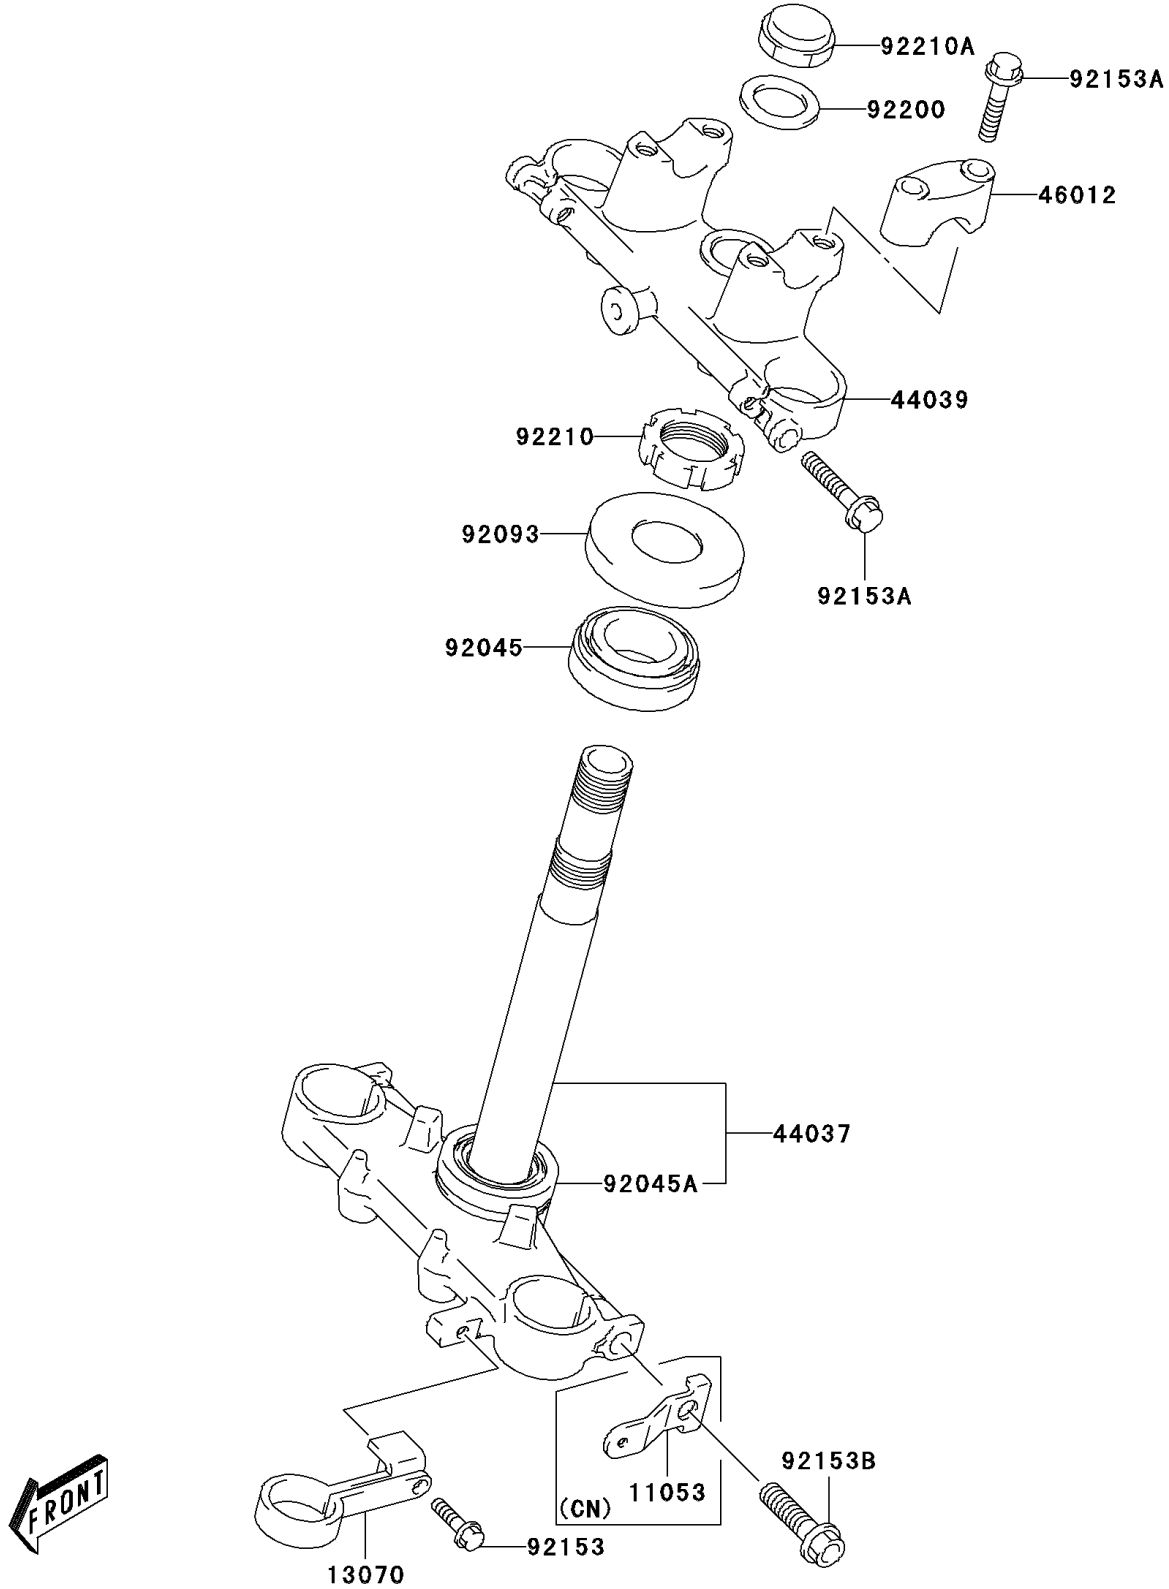

2004 KLX125 PARTS DIAGRAM

Under Bracket

F2350

2004 KLX125 PARTS LIST

Under Bracket

ITEM NAME	PART NUMBER	QUANTITY
GUIDE,FRONT BRAKE HOSE (Ref # 13070)	13070-S007	1
HOLDER-FORK UNDER (Ref # 44037)	44037-S003	1
HOLDER-FORK UPPER (Ref # 44039)	44039-S002	1
HOLDER-HANDLE (Ref # 46012)	46012-S004	2
BEARING-BALL,STEERING,UPP (Ref # 92045)	92045-S032	1
BEARING-BALL,STEERING,LWR (Ref # 92045A)	92045-S033	1
SEAL,STEERING,UPP (Ref # 92093)	92093-S011	1
BOLT (Ref # 92153)	92153-S147	1
BOLT (Ref # 92153A)	92153-S186	6
BOLT (Ref # 92153B)	92153-S187	2
WASHER (Ref # 92200)	92200-S126	1
NUT (Ref # 92210)	92210-S058	1
NUT (Ref # 92210A)	92210-S096	1
BRACKET,FR,RR (Ref # 11053)	11053-S002	2