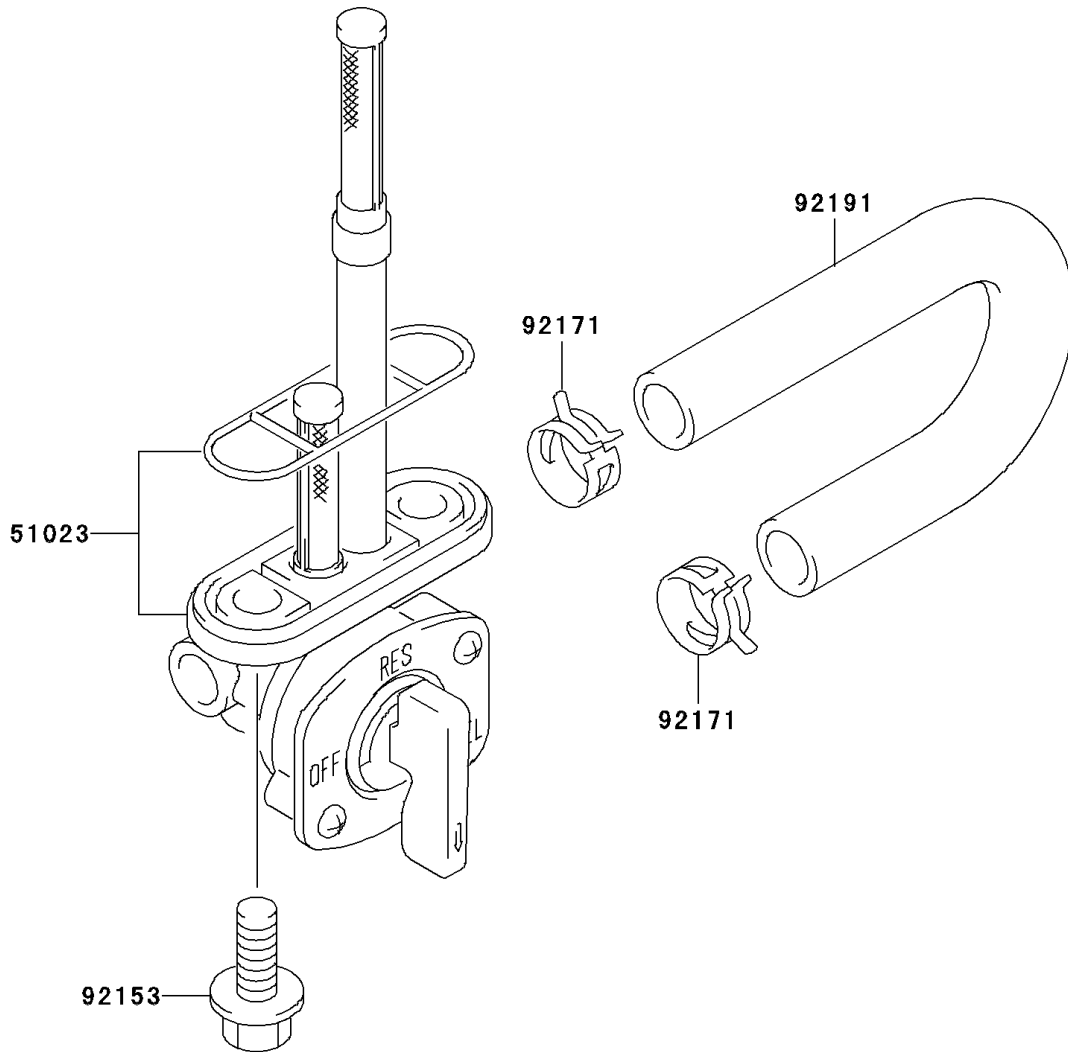

2003 KLX125 PARTS DIAGRAM

Fuel Filter

F2141

2003 KLX125 PARTS LIST

Fuel Filter

ITEM NAME	PART NUMBER	QUANTITY
TAP-ASSY (Ref # 51023)	51023-S003	1
BOLT (Ref # 92153)	92153-S001	2
CLAMP,FUEL HOSE (Ref # 92171)	92171-S003	2
TUBE,FUEL (Ref # 92191)	92191-S034	1