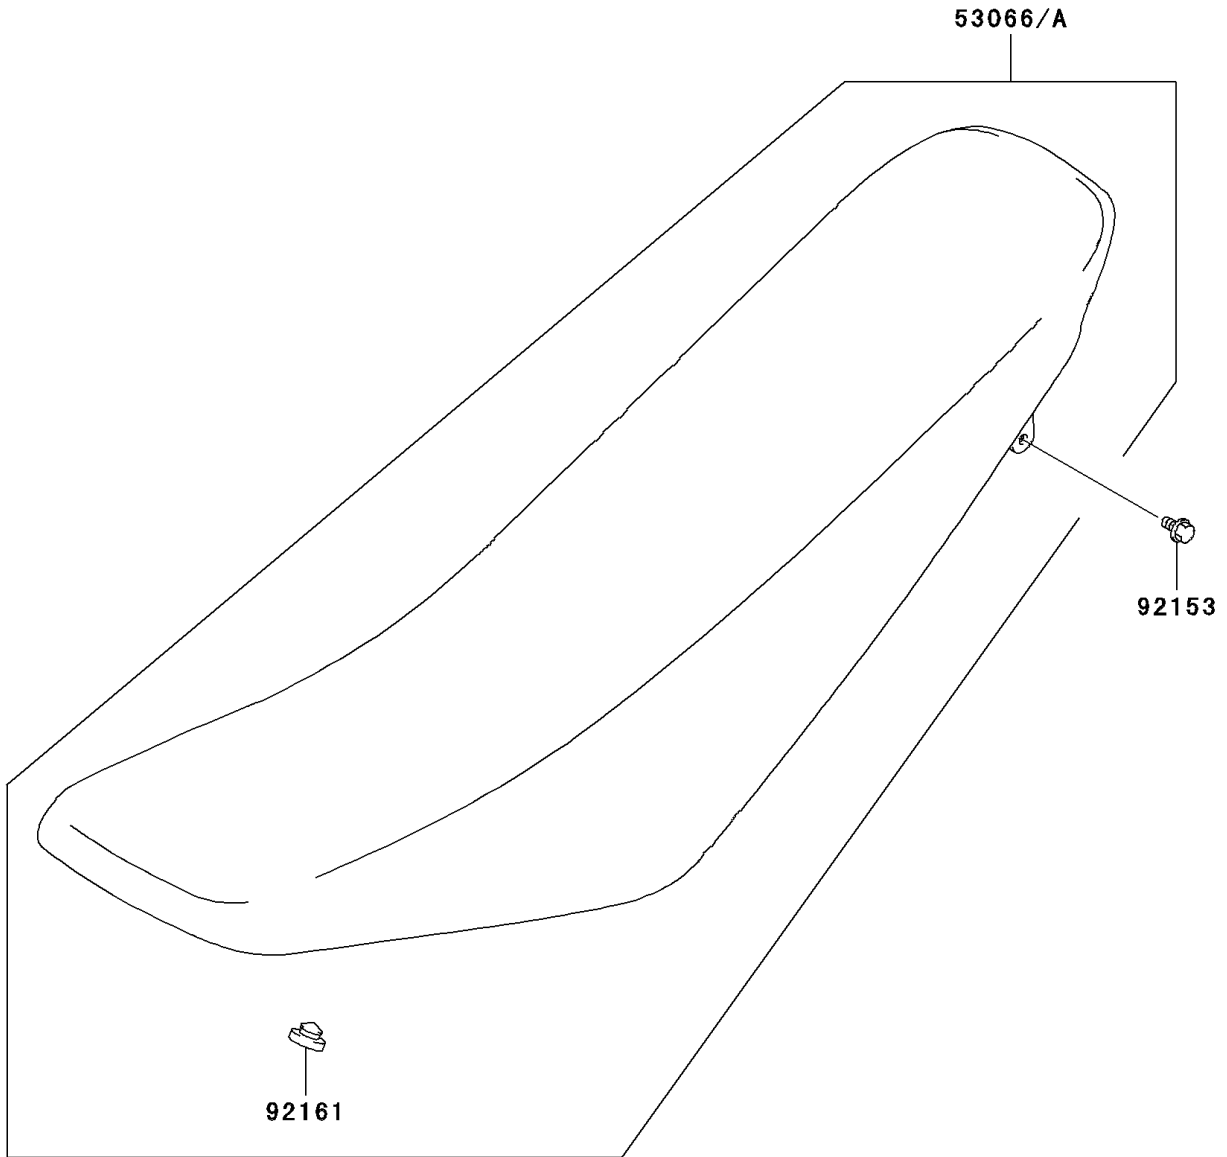

2004 KLX125 PARTS DIAGRAM

Seat

F2510

2004 KLX125 PARTS LIST

Seat

ITEM NAME	PART NUMBER	QUANTITY
SEAT-ASSY,BLACK/WHITE (Ref # 53066)	53066-S003-549	1
BOLT (Ref # 92153)	92153-S010	2
DAMPER,SEAT MOUNT (Ref # 92161)	92161-S060	2