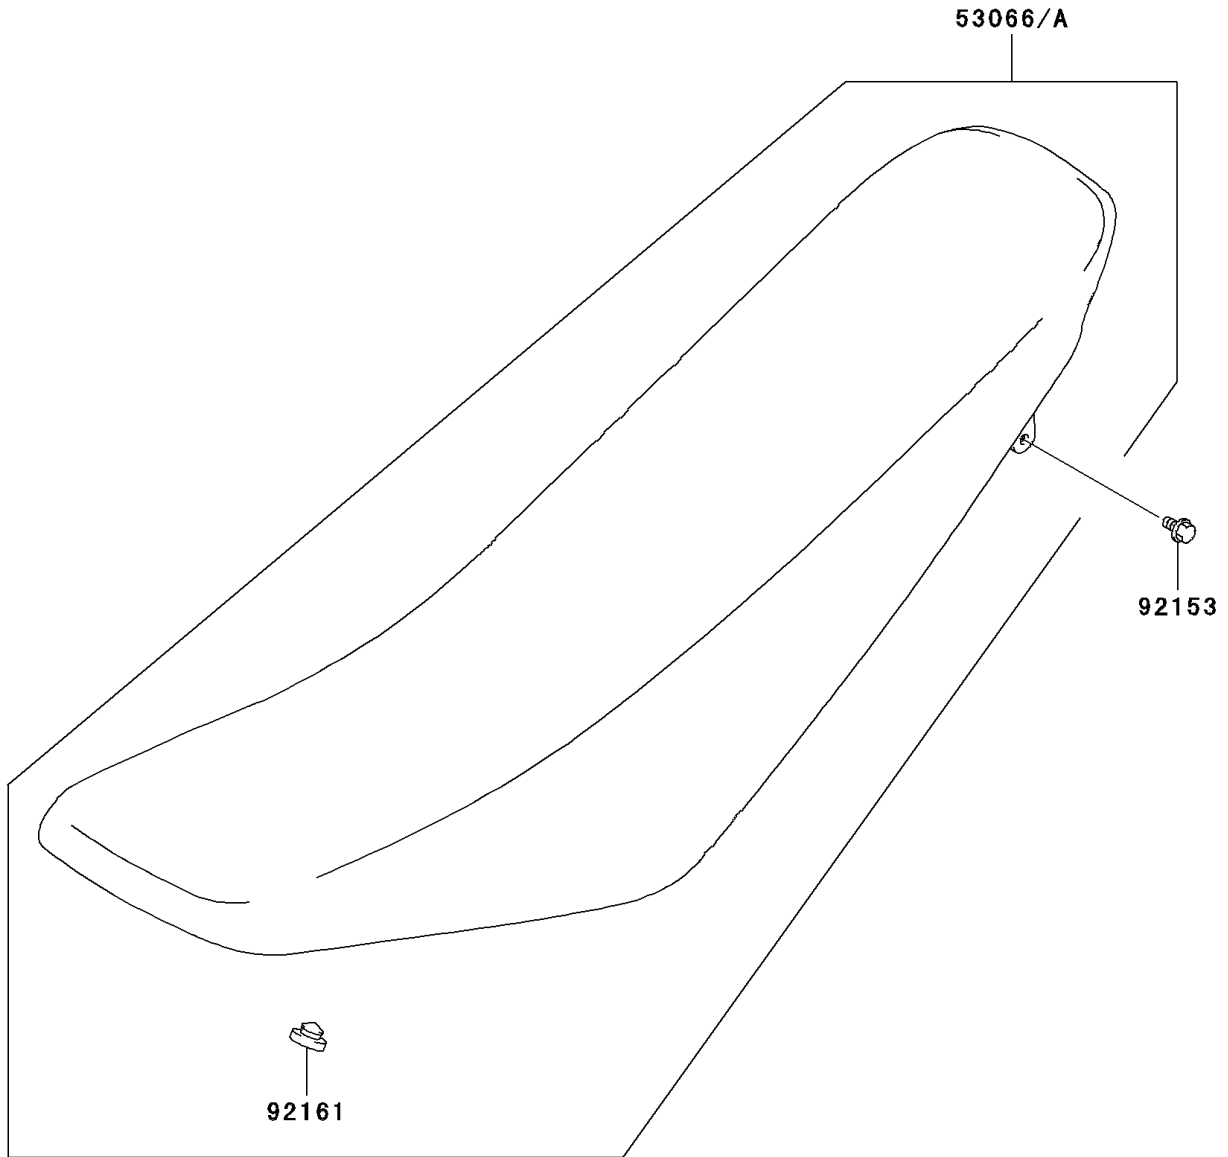

# 2004 KLX125 PARTS DIAGRAM

Seat

F2510

## 2004 KLX125 PARTS LIST

### Seat

ITEM NAME	PART NUMBER	QUANTITY
SEAT-ASSY,BLACK/WHITE (Ref # 53066)	53066-S003-549	1
BOLT (Ref # 92153)	92153-S010	2
DAMPER,SEAT MOUNT (Ref # 92161)	92161-S060	2