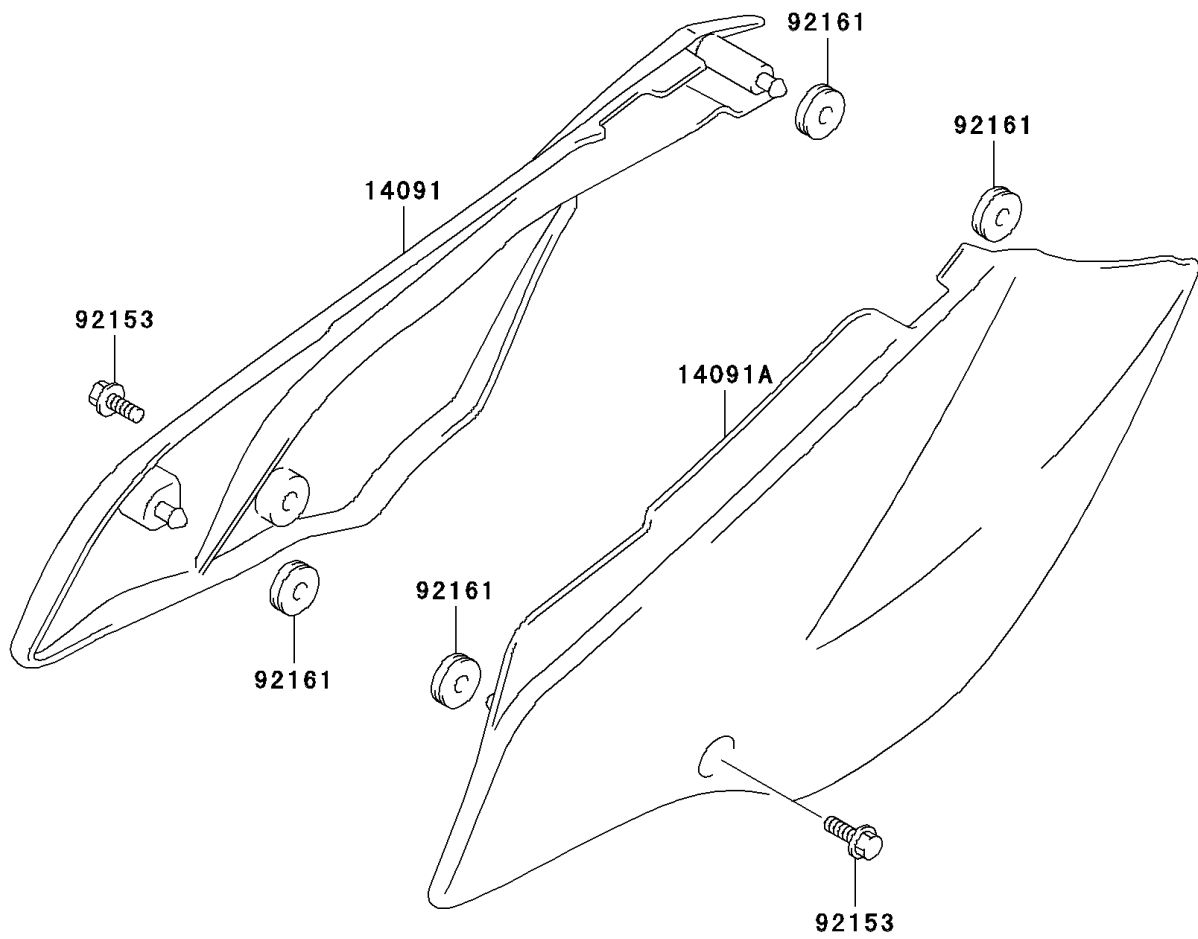

2003 KLX125 PARTS DIAGRAM

Side Covers

F2611

2003 KLX125 PARTS LIST

Side Covers

ITEM NAME	PART NUMBER	QUANTITY
COVER,FRAME,RH,S.WHITE (Ref # 14091)	14091-S060-533	1
COVER,FRAME,LH,S.WHITE (Ref # 14091A)	14091-S061-533	1
BOLT (Ref # 92153)	92153-S161	2
DAMPER,FRAME COVER (Ref # 92161)	92161-S059	4