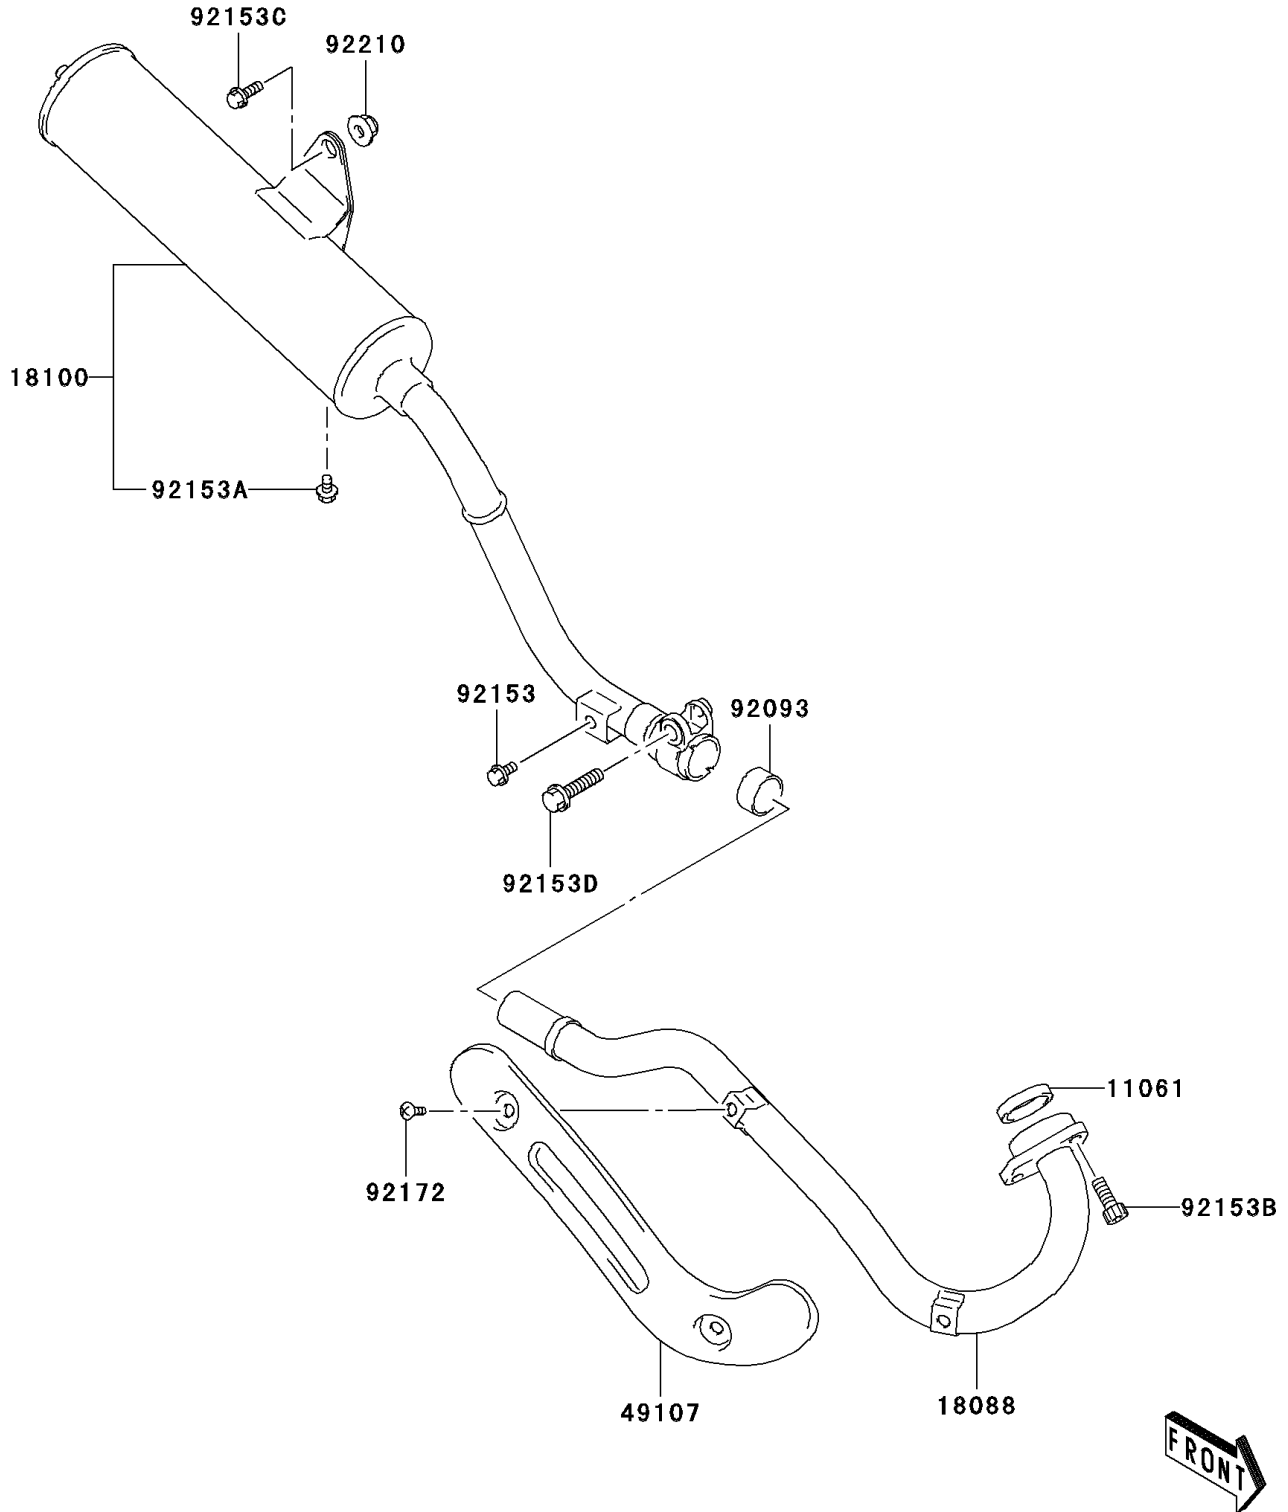

2006 KLX125 PARTS DIAGRAM

Muffler(s)

E1140

2006 KLX125 PARTS LIST

Muffler(s)

ITEM NAME	PART NUMBER	QUANTITY
GASKET,EXHAUST PIPE (Ref # 11061)	11061-S028	1
PIPE-EXHAUST (Ref # 18088)	18088-S003	1
BODY-ASSY-MUFFLER (Ref # 18100)	18100-S002	1
COVER-EXHAUST PIPE (Ref # 49107)	49107-S010	1
SEAL (Ref # 92093)	92093-S007	1
BOLT (Ref # 92153)	92153-S015	1
BOLT (Ref # 92153A)	92153-S017	1
BOLT (Ref # 92153B)	92153-S134	2
BOLT,8X23 (Ref # 92153C)	92153-S149	1
BOLT (Ref # 92153D)	92153-S372	1
SCREW,6X10 (Ref # 92172)	92172-S094	2
NUT (Ref # 92210)	92210-S029	1