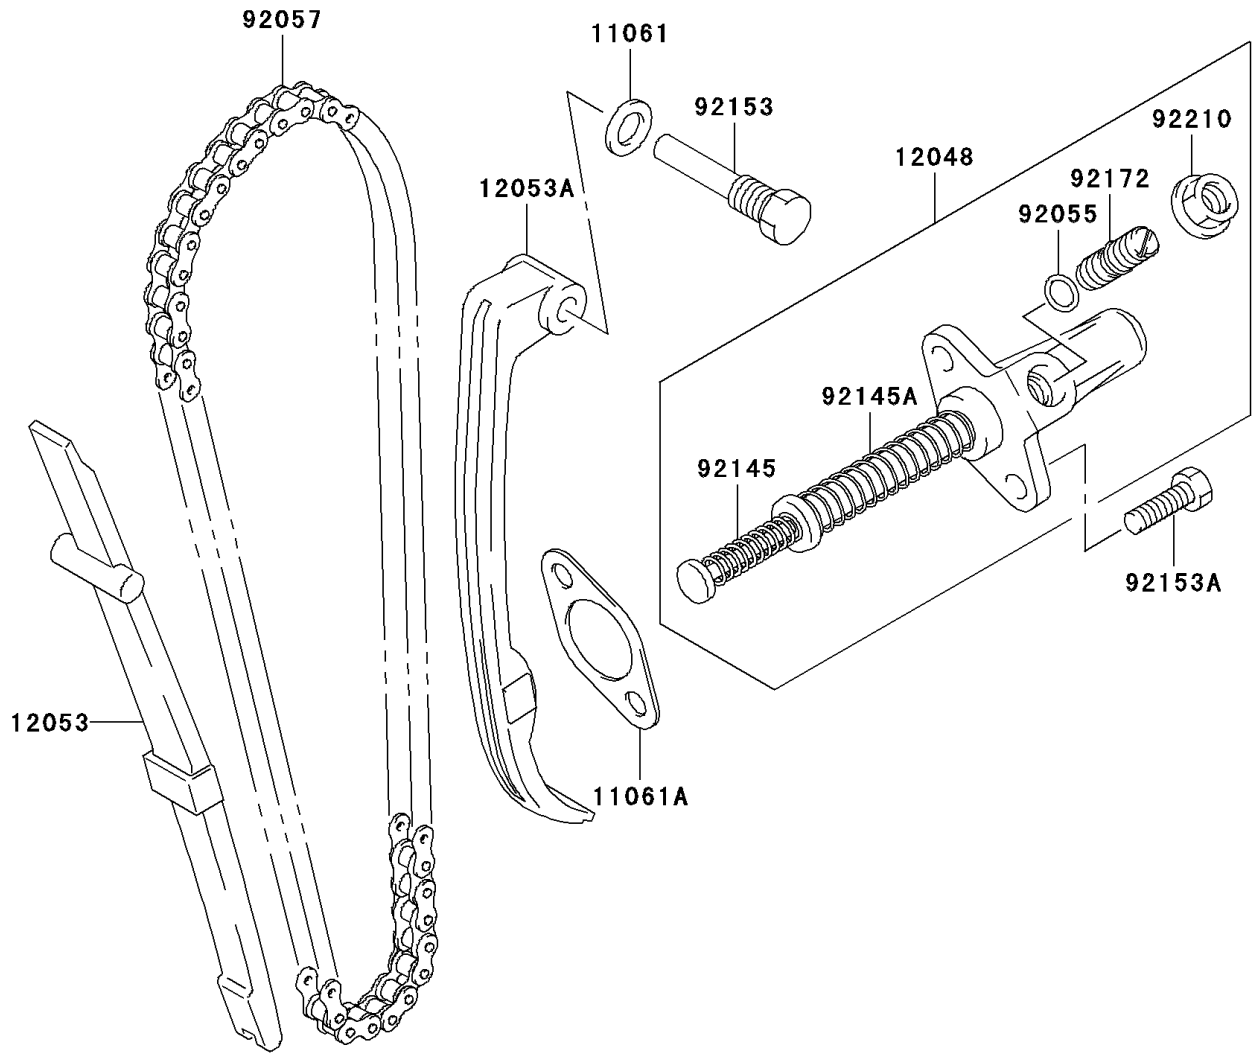

2006 KLX125 PARTS DIAGRAM

Cam Chain/Tensioner

E1212

2006 KLX125 PARTS LIST

Cam Chain/Tensioner

ITEM NAME	PART NUMBER	QUANTITY
GASKET,8.2X14X1 (Ref # 11061)	11061-S020	1
GASKET,TENSIONER ADJUSTER (Ref # 11061A)	11061-S038	1
TENSIONER-ASSY (Ref # 12048)	12048-S008	1
GUIDE-CHAIN (Ref # 12053)	12053-S005	1
GUIDE-CHAIN (Ref # 12053A)	12053-S006	1
RING-O,D=1.9 (Ref # 92055)	92055-S032	1
CHAIN (Ref # 92057)	92057-S004	1
SPRING (Ref # 92145)	92145-S038	1
SPRING (Ref # 92145A)	92145-S040	1
BOLT,CAM CHAIN TENSIONER (Ref # 92153)	92153-S054	1
BOLT (Ref # 92153A)	92153-S127	2
SCREW (Ref # 92172)	92172-S282	1
NUT (Ref # 92210)	92210-S026	1