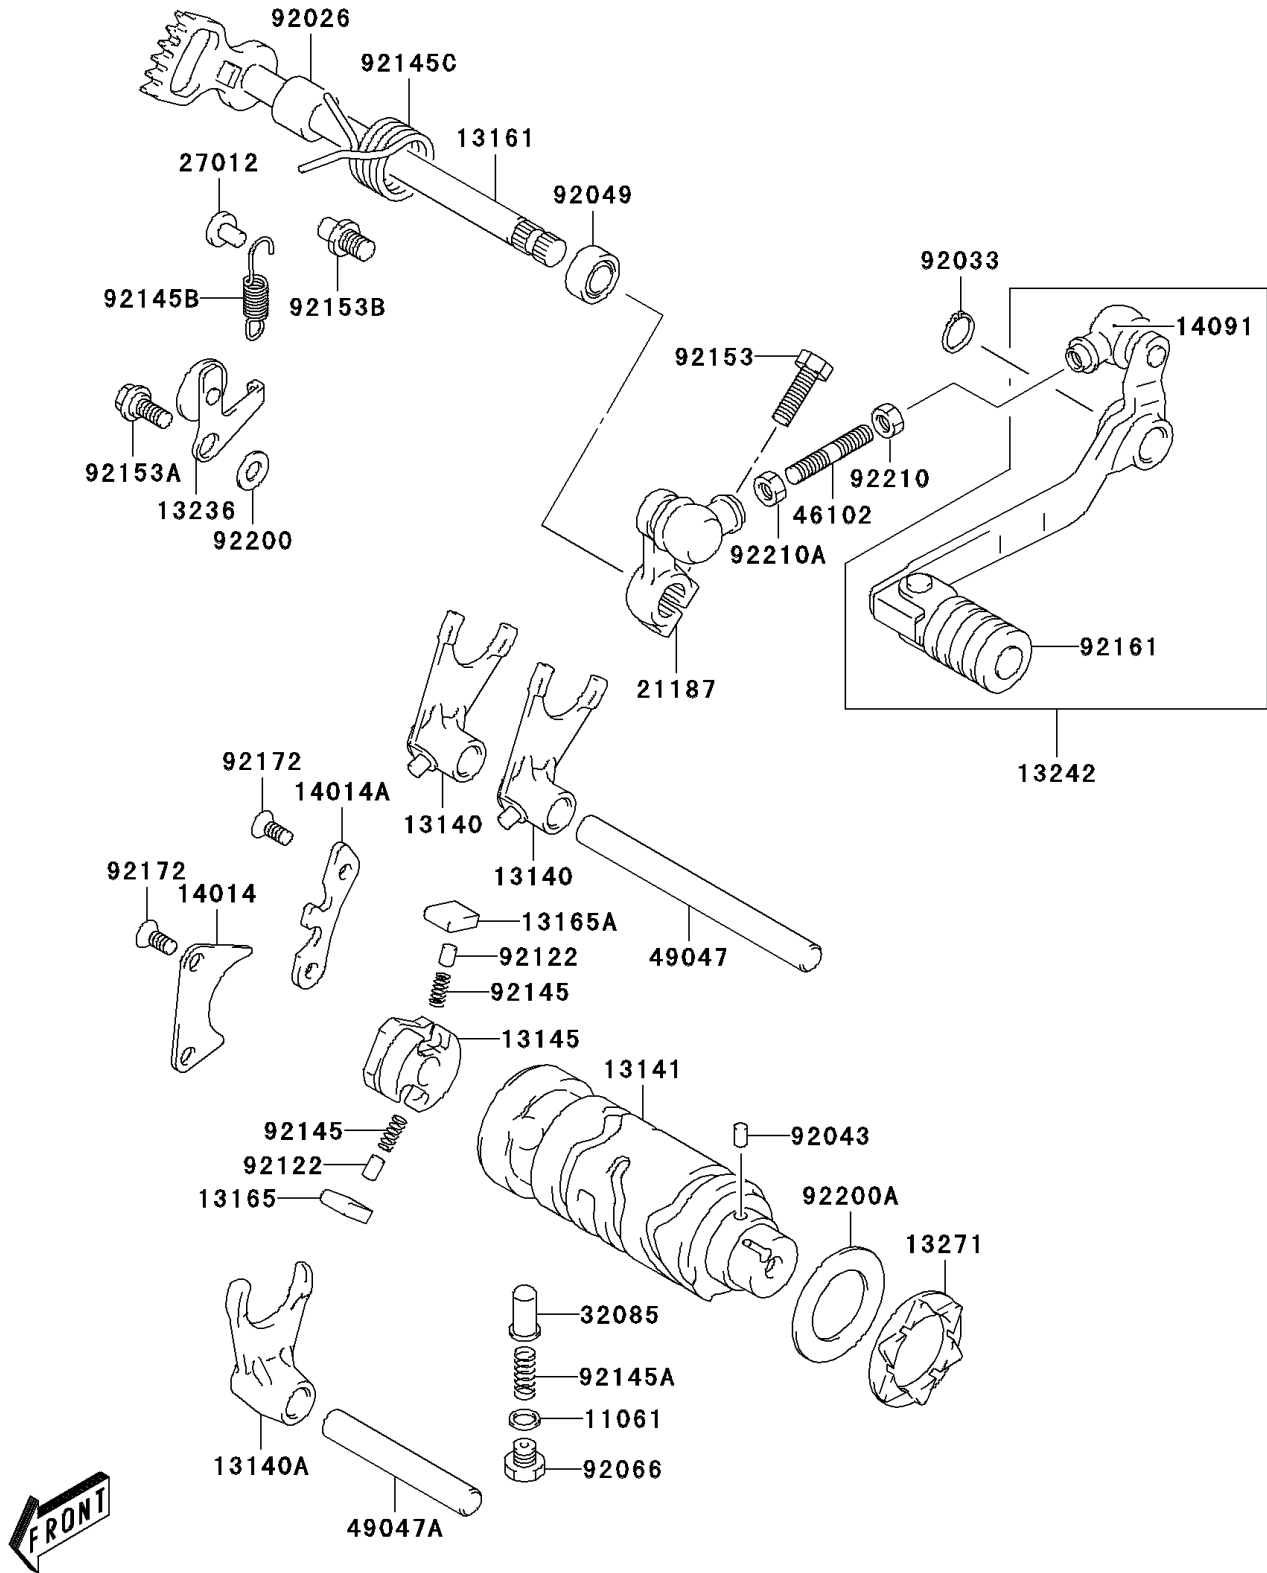

2006 KLX125 PARTS DIAGRAM

Gear Change Drum/Shift Fork(s)

E1362

2006 KLX125 PARTS LIST

Gear Change Drum/Shift Fork(s)

ITEM NAME	PART NUMBER	QUANTITY
GASKET,13.8X18.8X0.4 (Ref # 11061)	11061-S006	1
FORK-SHIFT (Ref # 13140)	13140-S003	2
FORK-SHIFT (Ref # 13140A)	13140-S004	1
DRUM-CHANGE (Ref # 13141)	13141-S003	1
CAM-CHANGE DRUM (Ref # 13145)	13145-S002	1
LEVER-COMP-CHANGE SHAFT (Ref # 13161)	13161-S002	1
PAWL (Ref # 13165)	13165-S003	1
PAWL (Ref # 13165A)	13165-S004	1
LEVER-COMP (Ref # 13236)	13236-S002	1
LEVER-ASSY-CHANGE (Ref # 13242)	13242-S001	1
PLATE,GEAR SHIFT CAM (Ref # 13271)	13271-S021	1
PLATE-POSITION (Ref # 14014)	14014-S002	1
PLATE-POSITION (Ref # 14014A)	14014-S003	1
COVER (Ref # 14091)	14091-S064	1
ARM-ASSY (Ref # 21187)	21187-S005	1
HOOK (Ref # 27012)	27012-S002	1
STOPPER,SHIFT CAM (Ref # 32085)	32085-S004	1
ROD,GEAR SHIFT LINK (Ref # 46102)	46102-S003	1
ROD-SHIFT,L=109 (Ref # 49047)	49047-S001	1
ROD-SHIFT (Ref # 49047A)	49047-S002	1
SPACER,12X20X15.3 (Ref # 92026)	92026-S037	1
RING-SNAP (Ref # 92033)	92033-S023	1
PIN (Ref # 92043)	92043-S020	1
SEAL-OIL,12X22X9 (Ref # 92049)	92049-S020	1
PLUG (Ref # 92066)	92066-S016	1
ROLLER,5X8 (Ref # 92122)	92122-S005	2
SPRING (Ref # 92145)	92145-S037	2
SPRING (Ref # 92145A)	92145-S039	1
SPRING (Ref # 92145B)	92145-S043	1

2006 KLX125 PARTS LIST

Gear Change Drum/Shift Fork(s)

ITEM NAME	PART NUMBER	QUANTITY
SPRING (Ref # 92145C)	92145-S044	1
BOLT (Ref # 92153)	92153-S127	1
BOLT,6X14.6 (Ref # 92153A)	92153-S136	1
BOLT (Ref # 92153B)	92153-S139	1
DAMPER,GEAR SHIFT PEDAL (Ref # 92161)	92161-S057	1
SCREW (Ref # 92172)	92172-S112	4
WASHER (Ref # 92200)	92200-S051	1
WASHER,25X40X1.0 (Ref # 92200A)	92200-S064	1
NUT (Ref # 92210)	92210-S093	1
NUT (Ref # 92210A)	92210-S095	1