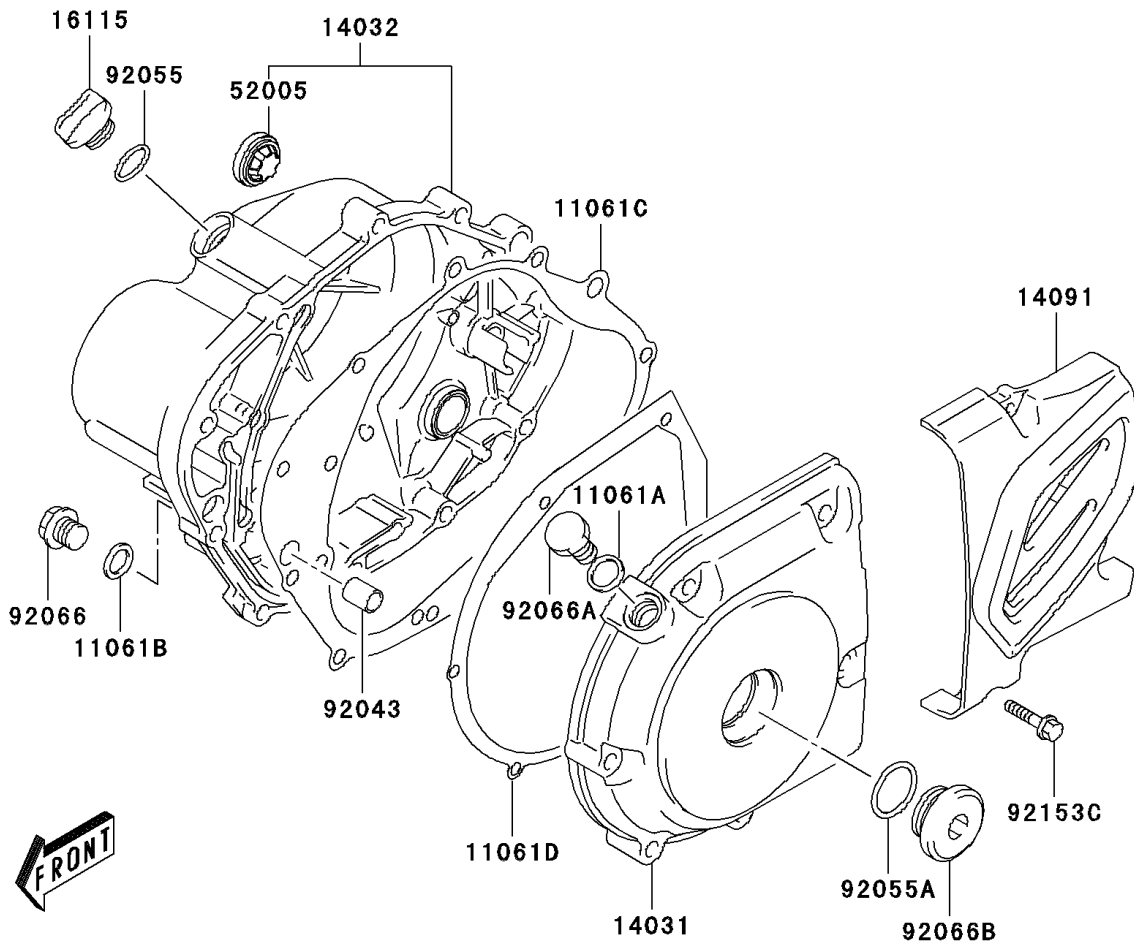

2006 KLX125 PARTS DIAGRAM

Engine Cover(s)

E1431

2006 KLX125 PARTS LIST

Engine Cover(s)

ITEM NAME	PART NUMBER	QUANTITY
GASKET,5.8X13X1.2 (Ref # 11061)	11061-S001	1
GASKET,12X16X2 (Ref # 11061A)	11061-S005	1
GASKET,13.8X18.8X0.4 (Ref # 11061B)	11061-S006	1
GASKET,CLUTCH COVER (Ref # 11061C)	11061-S036	1
GASKET,MAGNETO COVER (Ref # 11061D)	11061-S037	1
COVER-GENERATOR (Ref # 14031)	14031-S004	1
COVER-CLUTCH (Ref # 14032)	14032-S005	1
COVER,ENGINE SPROCKET (Ref # 14091)	14091-S059	1
CAP-OIL FILLER (Ref # 16115)	16115-S002	1
GAUGE,OIL LEVEL (Ref # 52005)	52005-S004	1
PIN (Ref # 92043)	92043-S003	2
RING-O,D=3.1 (Ref # 92055)	92055-S006	1
RING-O,D=3.1 (Ref # 92055A)	92055-S035	1
PLUG (Ref # 92066)	92066-S002	1
PLUG (Ref # 92066A)	92066-S015	1
PLUG,20X10 (Ref # 92066B)	92066-S018	1
BOLT (Ref # 92153)	92153-S005	1
BOLT (Ref # 92153A)	92153-S062	14
BOLT (Ref # 92153B)	92153-S128	1
BOLT (Ref # 92153C)	92153-S173	2