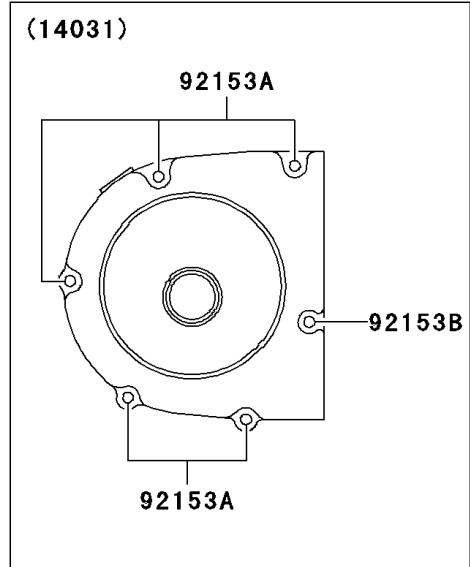

2006 KLX125 PARTS DIAGRAM

Engine Cover(s)

E1431

2006 KLX125 PARTS LIST

Engine Cover(s)

ITEM NAME	PART NUMBER	QUANTITY
GASKET,5.8X13X1.2 (Ref # 11061)	11061-S001	1
GASKET,12X16X2 (Ref # 11061A)	11061-S005	1
GASKET,13.8X18.8X0.4 (Ref # 11061B)	11061-S006	1
GASKET,CLUTCH COVER (Ref # 11061C)	11061-S036	1
GASKET,MAGNETO COVER (Ref # 11061D)	11061-S037	1
COVER-GENERATOR (Ref # 14031)	14031-S004	1
COVER-CLUTCH (Ref # 14032)	14032-S005	1
COVER,ENGINE SPROCKET (Ref # 14091)	14091-S059	1
CAP-OIL FILLER (Ref # 16115)	16115-S002	1
GAUGE,OIL LEVEL (Ref # 52005)	52005-S004	1
PIN (Ref # 92043)	92043-S003	2
RING-O,D=3.1 (Ref # 92055)	92055-S006	1
RING-O,D=3.1 (Ref # 92055A)	92055-S035	1
PLUG (Ref # 92066)	92066-S002	1
PLUG (Ref # 92066A)	92066-S015	1
PLUG,20X10 (Ref # 92066B)	92066-S018	1
BOLT (Ref # 92153)	92153-S005	1
BOLT (Ref # 92153A)	92153-S062	14
BOLT (Ref # 92153B)	92153-S128	1
BOLT (Ref # 92153C)	92153-S173	2