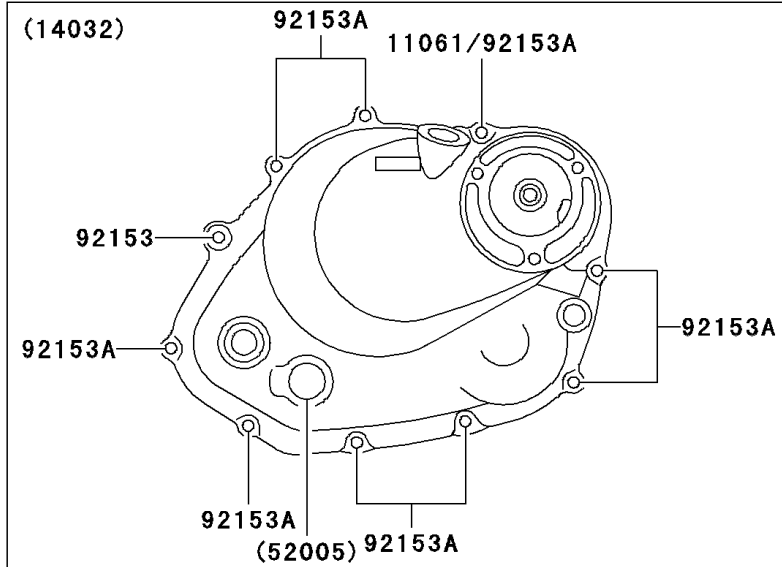

2006 KLX125 PARTS DIAGRAM

Engine Cover(s)

E1431

2006 KLX125 PARTS LIST

Engine Cover(s)

ITEM NAME	PART NUMBER	QUANTITY
GASKET,5.8X13X1.2 (Ref # 11061)	11061-S001	1
GASKET,12X16X2 (Ref # 11061A)	11061-S005	1
GASKET,13.8X18.8X0.4 (Ref # 11061B)	11061-S006	1
GASKET,CLUTCH COVER (Ref # 11061C)	11061-S036	1
GASKET,MAGNETO COVER (Ref # 11061D)	11061-S037	1
COVER-GENERATOR (Ref # 14031)	14031-S004	1
COVER-CLUTCH (Ref # 14032)	14032-S005	1
COVER,ENGINE SPROCKET (Ref # 14091)	14091-S059	1
CAP-OIL FILLER (Ref # 16115)	16115-S002	1
GAUGE,OIL LEVEL (Ref # 52005)	52005-S004	1
PIN (Ref # 92043)	92043-S003	2
RING-O,D=3.1 (Ref # 92055)	92055-S006	1
RING-O,D=3.1 (Ref # 92055A)	92055-S035	1
PLUG (Ref # 92066)	92066-S002	1
PLUG (Ref # 92066A)	92066-S015	1
PLUG,20X10 (Ref # 92066B)	92066-S018	1
BOLT (Ref # 92153)	92153-S005	1
BOLT (Ref # 92153A)	92153-S062	14
BOLT (Ref # 92153B)	92153-S128	1
BOLT (Ref # 92153C)	92153-S173	2