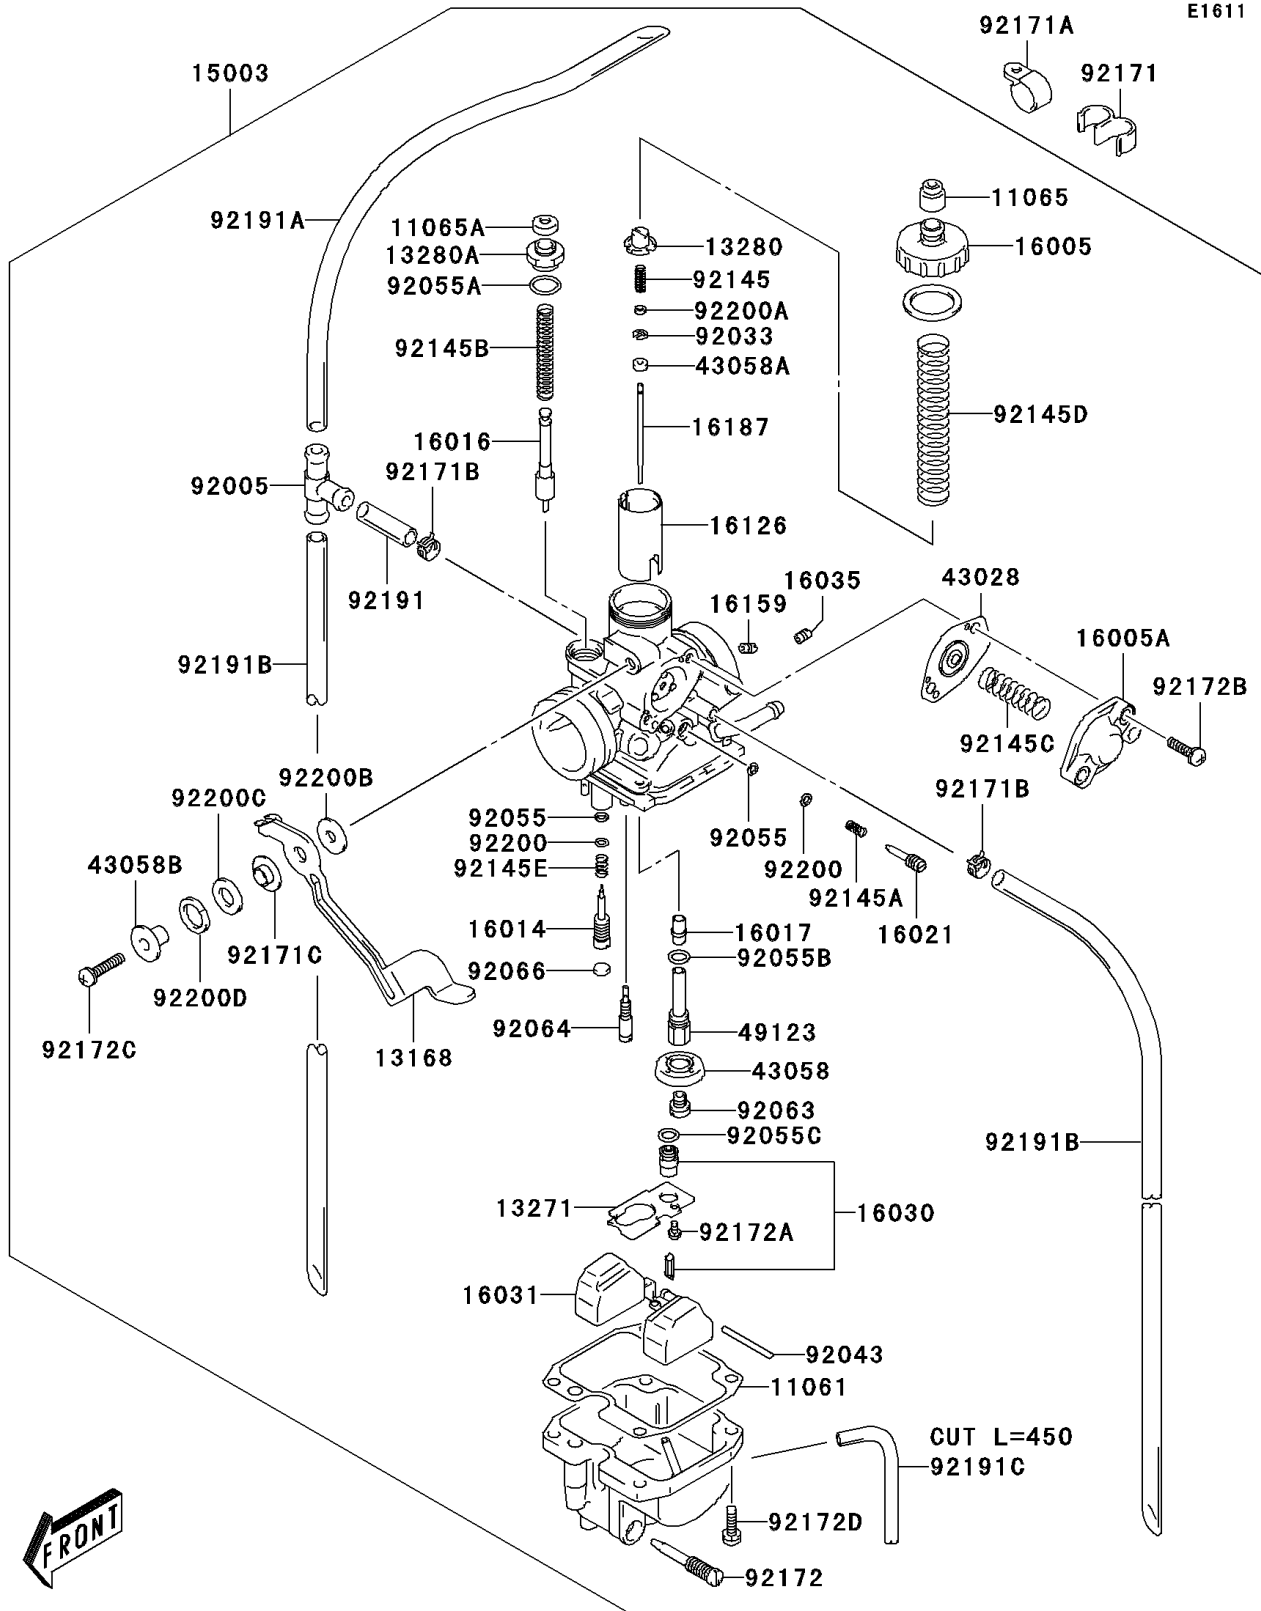

# 2006 KLX125 PARTS DIAGRAM

Carburetor

## 2006 KLX125 PARTS LIST

### Carburetor

ITEM NAME	PART NUMBER	QUANTITY
GASKET (Ref # 11061)	11061-S052	1
CAP (Ref # 11065)	11065-S020	1
CAP (Ref # 11065A)	11065-S031	1
LEVER (Ref # 13168)	13168-S001	1
PLATE (Ref # 13271)	13271-S036	1
HOLDER (Ref # 13280)	13280-S015	1
HOLDER (Ref # 13280A)	13280-S021	1
CARBURETOR-ASSY (Ref # 15003)	15003-S003	1
TOP-CHAMBER (Ref # 16005)	16005-S003	1
TOP-CHAMBER (Ref # 16005A)	16005-S004	1
SCREW-PILOT AIR (Ref # 16014)	16014-S003	1
PLUNGER (Ref # 16016)	16016-S006	1
JET-NEEDLE (Ref # 16017)	16017-S002	1
SCREW-THROTTLE STOP (Ref # 16021)	16021-S002	1
VALVE-FLOAT (Ref # 16030)	16030-S003	1
FLOAT (Ref # 16031)	16031-S003	1
JET-AIR,#85 (Ref # 16035)	16035-S002	1
VALVE,PISTON (Ref # 16126)	16126-S005	1
JET-POWER,POWER,145 (Ref # 16159)	16159-S001	1
NEEDLE-JET (Ref # 16187)	16187-S003	1
DIAPHRAGM (Ref # 43028)	43028-S008	1
RING (Ref # 43058)	43058-S002	1
RING (Ref # 43058A)	43058-S005	1
RING (Ref # 43058B)	43058-S006	1
HOLDER-MAIN JET (Ref # 49123)	49123-S003	1
FITTING (Ref # 92005)	92005-S004	1
RING-SNAP (Ref # 92033)	92033-S033	1
PIN (Ref # 92043)	92043-S034	1
RING-O (Ref # 92055)	92055-S013	2

## 2006 KLX125 PARTS LIST

Carburetor

ITEM NAME	PART NUMBER	QUANTITY
WASHER (Ref # 92200D)	92200-S124	1