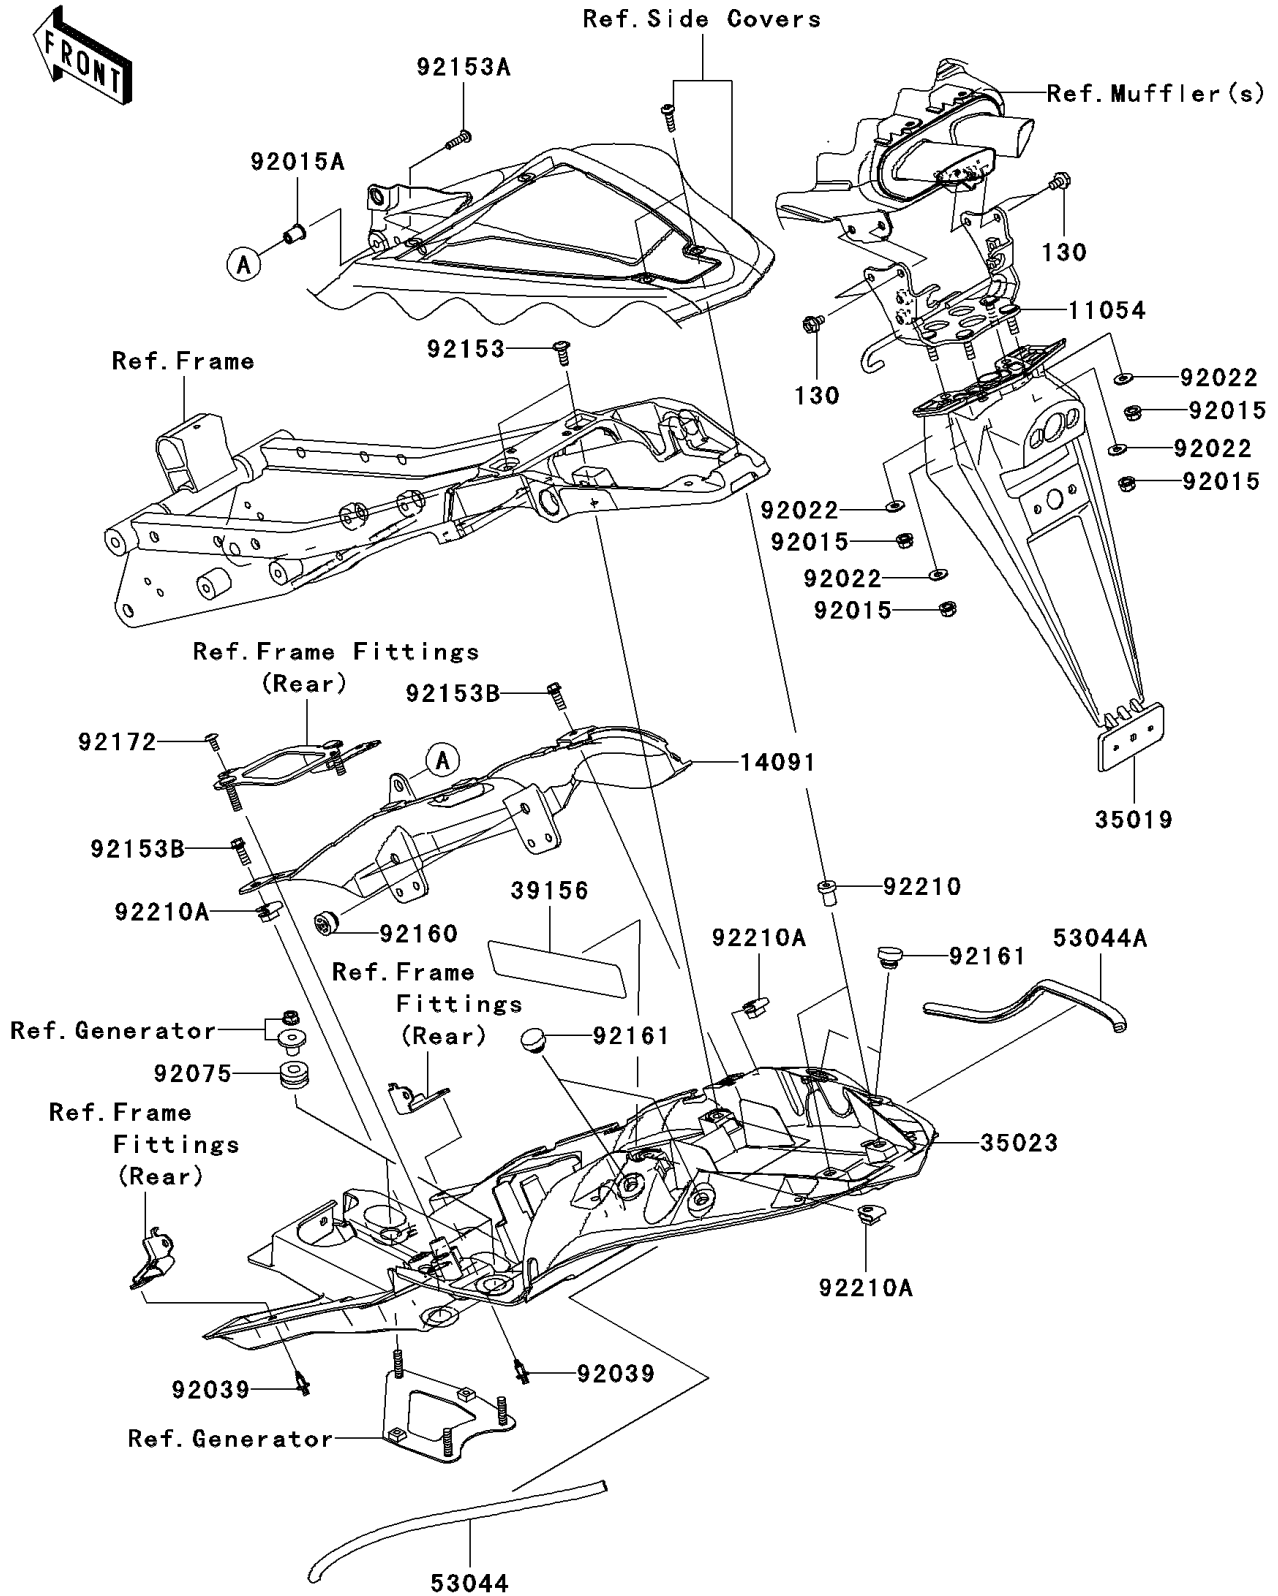

2008 Ninja® ZX™ -6R PARTS DIAGRAM

Rear Fender(s)

F2172

2008 Ninja® ZX™-6R PARTS LIST

Rear Fender(s)

ITEM NAME	PART NUMBER	QUANTITY
BOLT-FLANGED,6X10 (Ref # 130)	130BA0610	4
BRACKET,FLAP (Ref # 11054)	11054-1773	1
COVER,HEAD GUARD (Ref # 14091)	14091-0795	1
FLAP (Ref # 35019)	35019-0061	1
FENDER-REAR (Ref # 35023)	35023-0115	1
PAD,SIDE COVER,RH,RR (Ref # 39156)	39156-0261	1
TRIM (Ref # 53044)	53044-1198	1
TRIM,L=404 (Ref # 53044A)	53044-1284	1
NUT,LOCK,FLANGED,6MM (Ref # 92015)	92015-1603	4
NUT,WELL,5MM (Ref # 92015A)	92015-1757	1
WASHER,6.2X15.0X1.2 (Ref # 92022)	92022-2373	4
RIVET (Ref # 92039)	92039-0023	2
DAMPER (Ref # 92075)	92075-209	3
BOLT,SOCKET,6X16 (Ref # 92153)	92153-0817	2
BOLT,SOCKET,5X20 (Ref # 92153A)	92153-0873	1
BOLT,SOCKET,6X16 (Ref # 92153B)	92153-1526	2
DAMPER (Ref # 92160)	92160-1041	2
DAMPER (Ref # 92161)	92161-0046	4
SCREW,TAPPING,5X10 (Ref # 92172)	92172-1061	1
NUT,5MM (Ref # 92210)	92210-0001	2
NUT,6MM (Ref # 92210A)	92210-0277	4