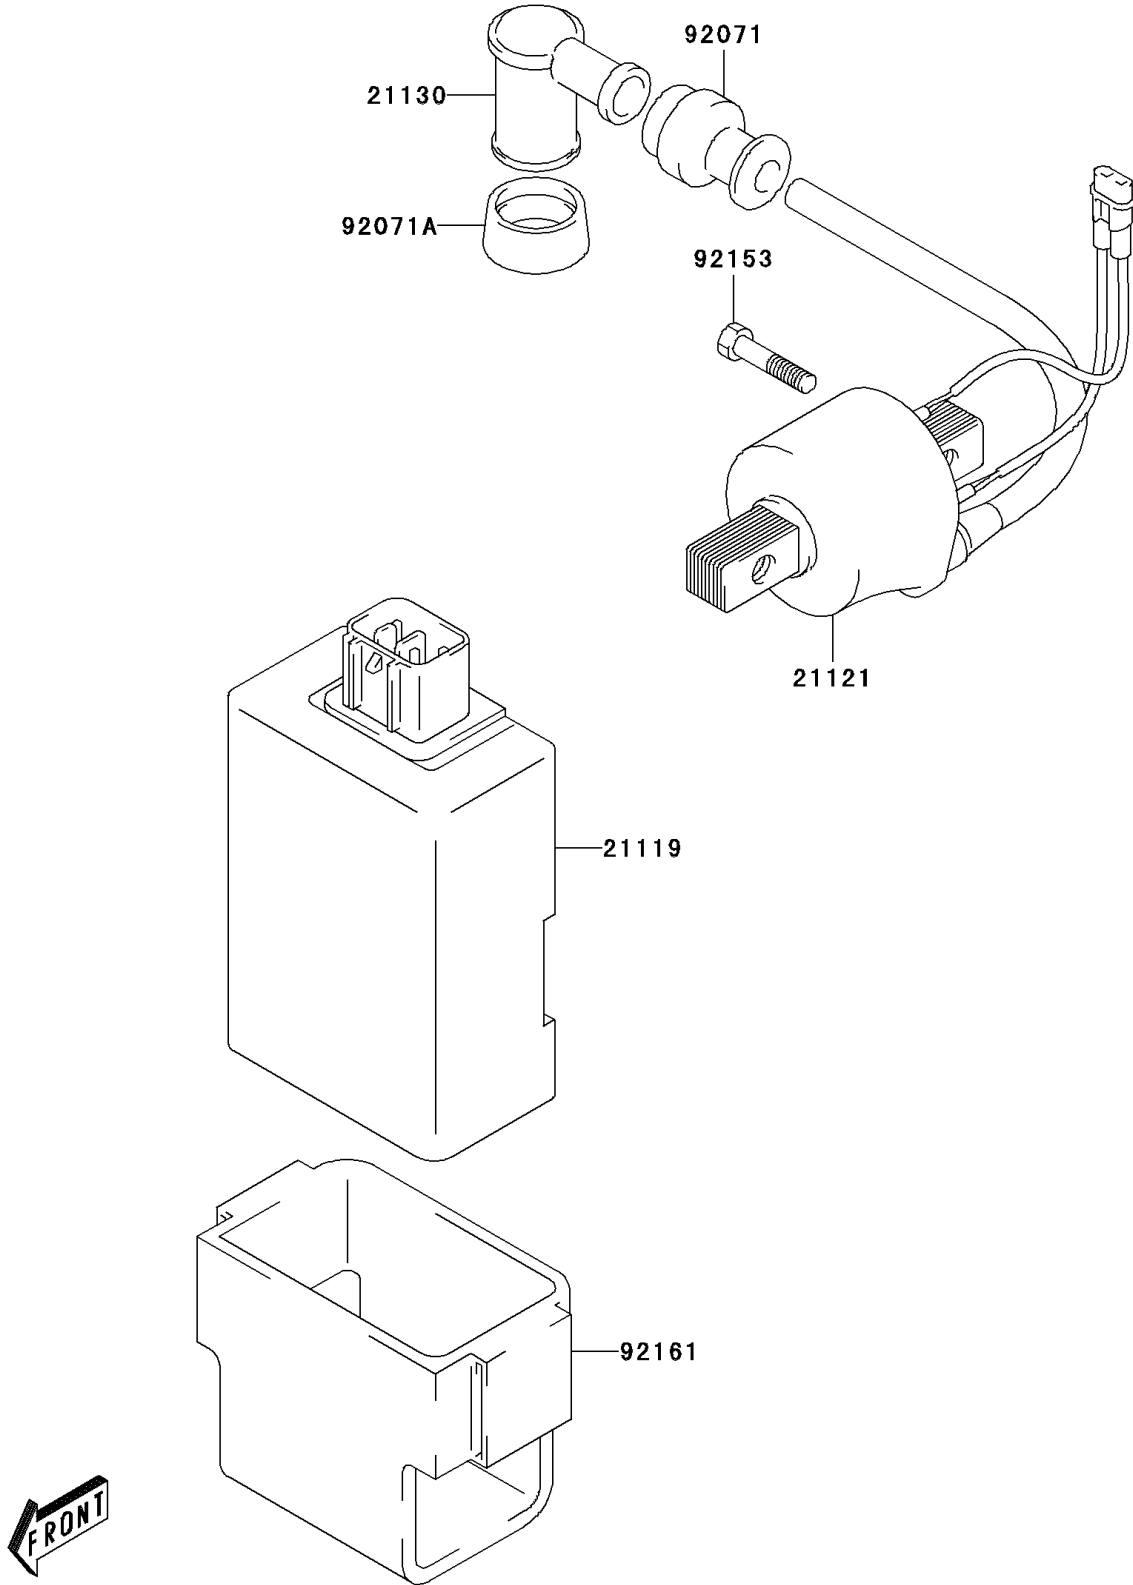

# 2006 KLX125 PARTS DIAGRAM

Ignition System

E1830

## 2006 KLX125 PARTS LIST

### Ignition System

ITEM NAME	PART NUMBER	QUANTITY
IGNITER (Ref # 21119)	21119-S003	1
COIL-IGNITION (Ref # 21121)	21121-S003	1
CAP-SPARK PLUG (Ref # 21130)	21130-S003	1
GROMMET,HIGHTENSION (Ref # 92071)	92071-S004	1
GROMMET,SPARK PLUG CAP (Ref # 92071A)	92071-S013	1
BOLT (Ref # 92153)	92153-S002	2
DAMPER (Ref # 92161)	92161-S058	1