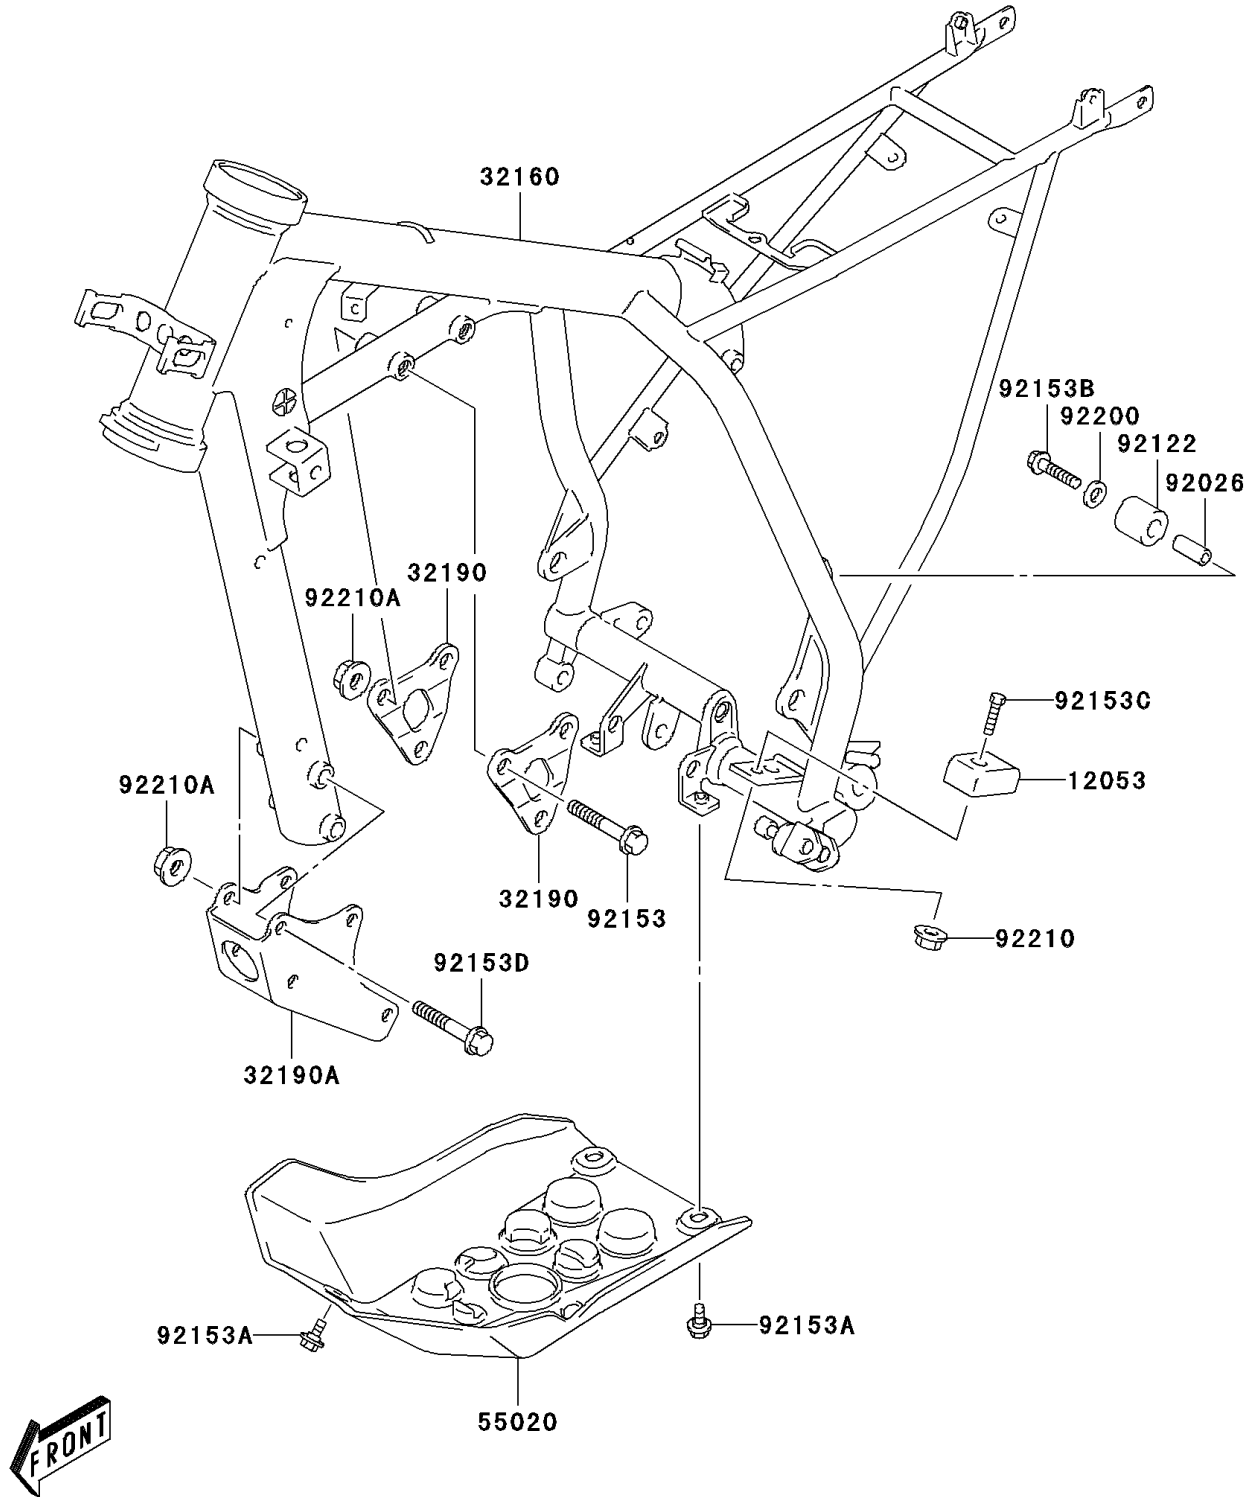

# 2006 KLX125 PARTS DIAGRAM

Frame

F2120

## 2006 KLX125 PARTS LIST

### Frame

ITEM NAME	PART NUMBER	QUANTITY
GUIDE-CHAIN (Ref # 12053)	12053-S012	1
FRAME-COMP,P.SILVER (Ref # 32160)	32160-S003-909	1
BRACKET-ENGINE (Ref # 32190)	32190-S003	2
BRACKET-ENGINE,P.SILVER (Ref # 32190A)	32190-S005-909	1
GUARD,ENGINE (Ref # 55020)	55020-S004	1
SPACER (Ref # 92026)	92026-S053	1
ROLLER,CHAIN CONTROL,UPP (Ref # 92122)	92122-S006	1
BOLT (Ref # 92153)	92153-S151	2
BOLT (Ref # 92153A)	92153-S161	3
BOLT (Ref # 92153B)	92153-S183	1
BOLT (Ref # 92153C)	92153-S184	1
BOLT (Ref # 92153D)	92153-S188	2
WASHER (Ref # 92200)	92200-S125	1
NUT (Ref # 92210)	92210-S054	1
NUT (Ref # 92210A)	92210-S094	4