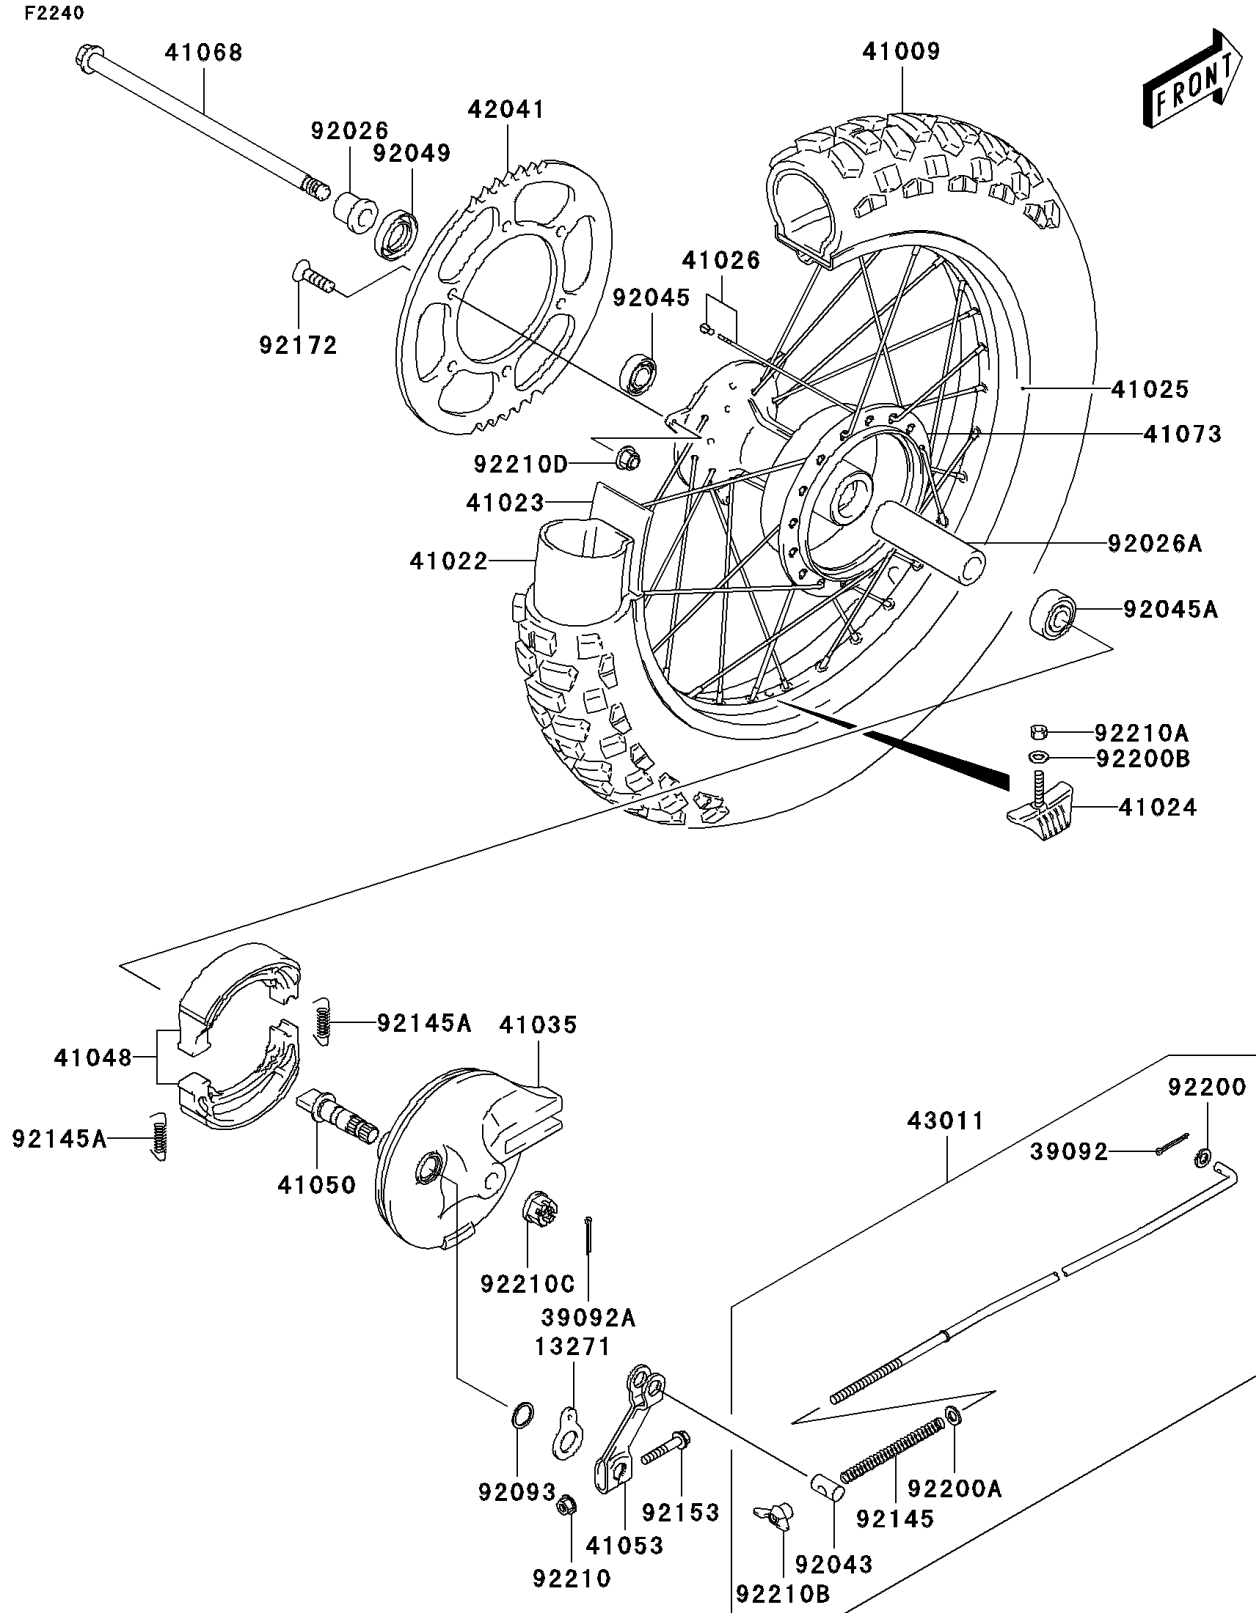

2006 KLX125 PARTS DIAGRAM

Rear Hub

2006 KLX125 PARTS LIST

Rear Hub

ITEM NAME	PART NUMBER	QUANTITY
PLATE,BRAKE LINING INDICATOR (Ref # 13271)	13271-S022	1
PIN-HAIR,COTTER (Ref # 39092)	39092-S005	1
PIN-HAIR,REAR AXLE COTTER (Ref # 39092A)	39092-S006	1
TIRE,RR (Ref # 41009)	41009-S006	1
TUBE-TIRE (Ref # 41022)	41022-S002	1
BAND-RIM (Ref # 41023)	41023-S002	1
STOPPER-RIM (Ref # 41024)	41024-S001	1
RIM,RR WHEEL,14X1.60 (Ref # 41025)	41025-S017	1
SPOKE-ASSY,REAR WHEEL (Ref # 41026)	41026-S010	1
PANEL-ASSY-BRAKE (Ref # 41035)	41035-S002	1
SHOE-BRAKE (Ref # 41048)	41048-S003	1
CAM-BRAKE (Ref # 41050)	41050-S003	1
LEVER-BRAKE CAM (Ref # 41053)	41053-S003	1
AXLE,RR (Ref # 41068)	41068-S004	1
WHEEL-ASSY,REAR (Ref # 41073)	41073-S016	1
SPROCKET-HUB,51T (Ref # 42041)	42041-S001	1
ROD-BRAKE (Ref # 43011)	43011-S001	1
SPACER,REAR AXLE (Ref # 92026)	92026-S055	1
SPACER,REAR HUB BEARING (Ref # 92026A)	92026-S164	1
PIN,BRAKE ROD ADJUSTER (Ref # 92043)	92043-S023	1
BEARING-BALL,REAR HUB,LH (Ref # 92045)	92045-S029	1
BEARING-BALL,REAR HUB,RH (Ref # 92045A)	92045-S030	1
SEAL-OIL,REAR HUB (Ref # 92049)	92049-S025	1
SEAL (Ref # 92093)	92093-S008	1
SPRING,REAR BRAKE ROD (Ref # 92145)	92145-S046	1
SPRING,REAR BRAKE SHOE (Ref # 92145A)	92145-S047	2
BOLT (Ref # 92153)	92153-S130	1
SCREW,SPROCKET (Ref # 92172)	92172-S111	4
WASHER (Ref # 92200)	92200-S002	1

2006 KLX125 PARTS LIST

Rear Hub

ITEM NAME	PART NUMBER	QUANTITY
WASHER (Ref # 92200A)	92200-S003	1
WASHER (Ref # 92200B)	92200-S028	1
NUT (Ref # 92210)	92210-S004	1
NUT (Ref # 92210A)	92210-S051	1
NUT (Ref # 92210B)	92210-S055	1
NUT (Ref # 92210C)	92210-S056	1
NUT (Ref # 92210D)	92210-S094	4