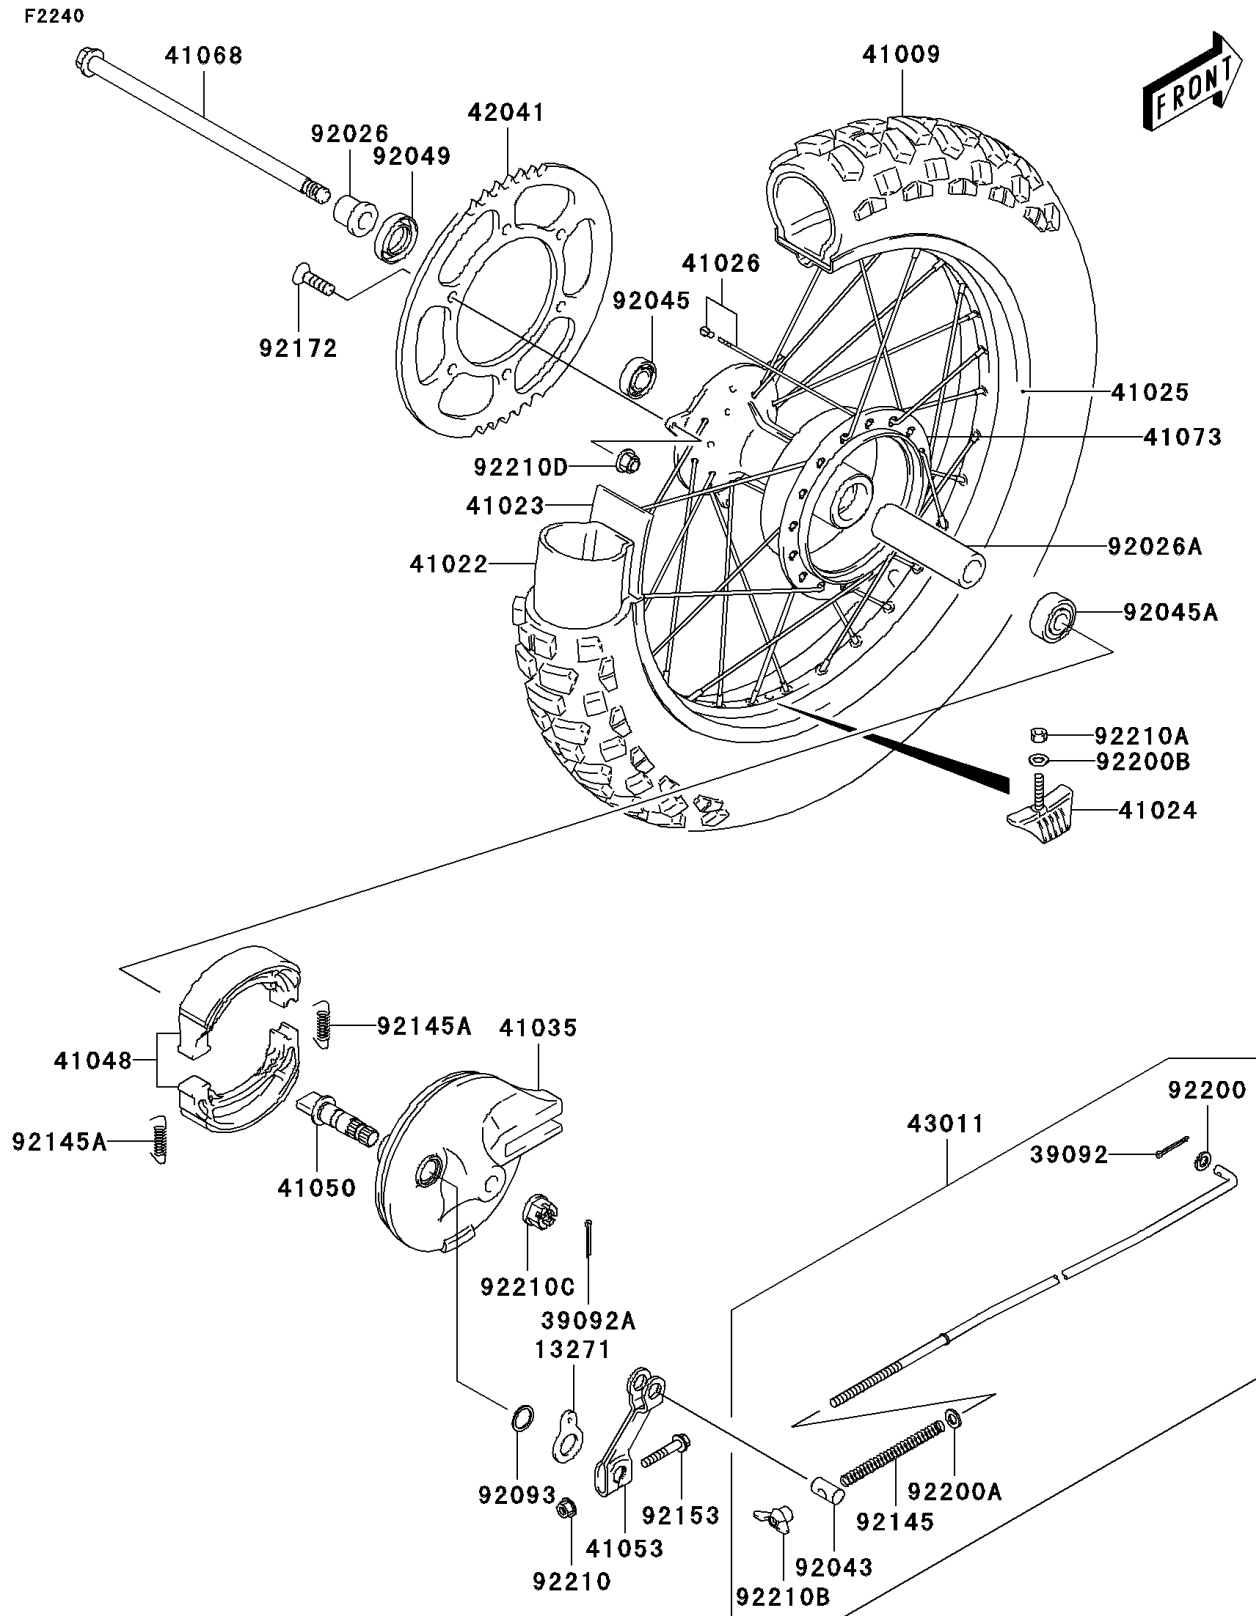

2006 KLX125 PARTS DIAGRAM

Rear Hub

2006 KLX125 PARTS LIST

Rear Hub

ITEM NAME	PART NUMBER	QUANTITY
PLATE,BRAKE LINING INDICATOR (Ref # 13271)	13271-S022	1
PIN-HAIR,COTTER (Ref # 39092)	39092-S005	1
PIN-HAIR,REAR AXLE COTTER (Ref # 39092A)	39092-S006	1
TIRE,RR (Ref # 41009)	41009-S006	1
TUBE-TIRE (Ref # 41022)	41022-S002	1
BAND-RIM (Ref # 41023)	41023-S002	1
STOPPER-RIM (Ref # 41024)	41024-S001	1
RIM,RR WHEEL,14X1.60 (Ref # 41025)	41025-S017	1
SPOKE-ASSY,REAR WHEEL (Ref # 41026)	41026-S010	1
PANEL-ASSY-BRAKE (Ref # 41035)	41035-S002	1
SHOE-BRAKE (Ref # 41048)	41048-S003	1
CAM-BRAKE (Ref # 41050)	41050-S003	1
LEVER-BRAKE CAM (Ref # 41053)	41053-S003	1
AXLE,RR (Ref # 41068)	41068-S004	1
WHEEL-ASSY,REAR (Ref # 41073)	41073-S016	1
SPROCKET-HUB,51T (Ref # 42041)	42041-S001	1
ROD-BRAKE (Ref # 43011)	43011-S001	1
SPACER,REAR AXLE (Ref # 92026)	92026-S055	1
SPACER,REAR HUB BEARING (Ref # 92026A)	92026-S164	1
PIN,BRAKE ROD ADJUSTER (Ref # 92043)	92043-S023	1
BEARING-BALL,REAR HUB,LH (Ref # 92045)	92045-S029	1
BEARING-BALL,REAR HUB,RH (Ref # 92045A)	92045-S030	1
SEAL-OIL,REAR HUB (Ref # 92049)	92049-S025	1
SEAL (Ref # 92093)	92093-S008	1
SPRING,REAR BRAKE ROD (Ref # 92145)	92145-S046	1
SPRING,REAR BRAKE SHOE (Ref # 92145A)	92145-S047	2
BOLT (Ref # 92153)	92153-S130	1
SCREW,SPROCKET (Ref # 92172)	92172-S111	4
WASHER (Ref # 92200)	92200-S002	1

2006 KLX125 PARTS LIST

Rear Hub

ITEM NAME	PART NUMBER	QUANTITY
WASHER (Ref # 92200A)	92200-S003	1
WASHER (Ref # 92200B)	92200-S028	1
NUT (Ref # 92210)	92210-S004	1
NUT (Ref # 92210A)	92210-S051	1
NUT (Ref # 92210B)	92210-S055	1
NUT (Ref # 92210C)	92210-S056	1
NUT (Ref # 92210D)	92210-S094	4