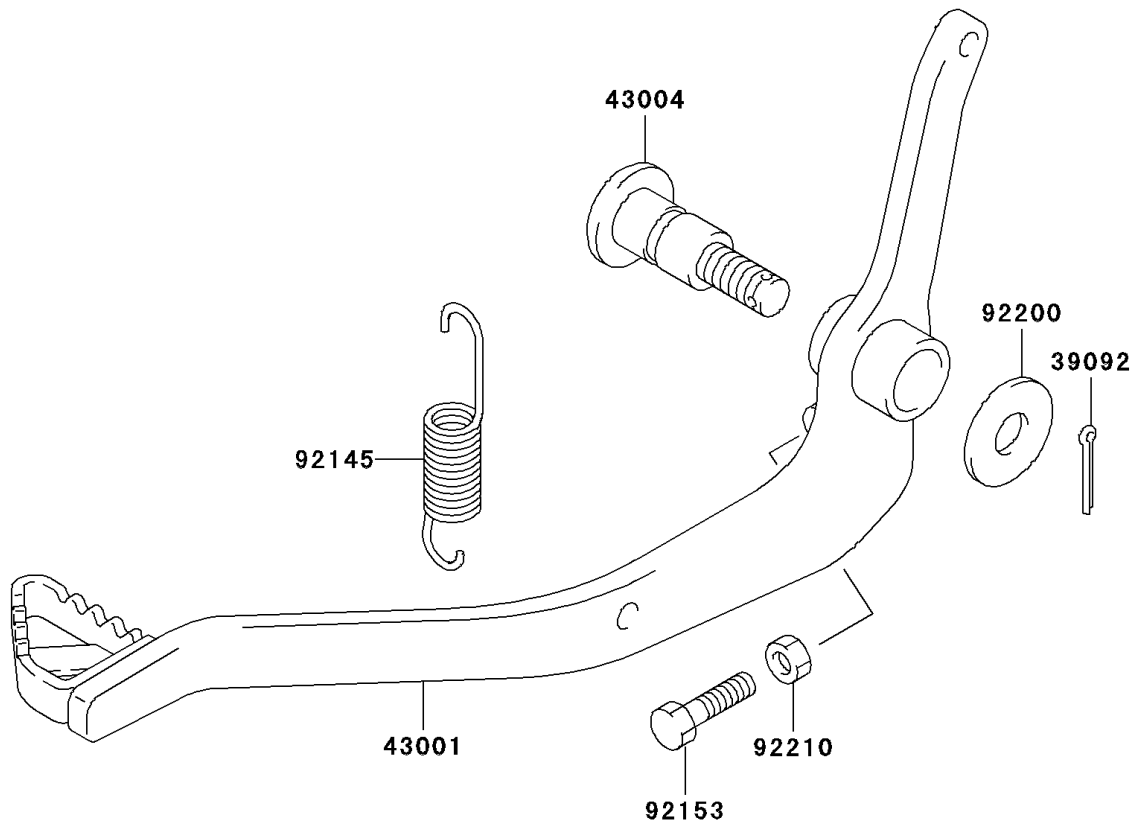

2006 KLX125 PARTS DIAGRAM

Brake Pedal

F2260

2006 KLX125 PARTS LIST

Brake Pedal

ITEM NAME	PART NUMBER	QUANTITY
PIN-HAIR,COTTER (Ref # 39092)	39092-S005	1
LEVER-BRAKE (Ref # 43001)	43001-S001	1
SHAFT-BRAKE (Ref # 43004)	43004-S001	1
SPRING,BRAKE PEDAL RETURN (Ref # 92145)	92145-S048	1
BOLT (Ref # 92153)	92153-S182	1
WASHER (Ref # 92200)	92200-S067	1
NUT (Ref # 92210)	92210-S001	1