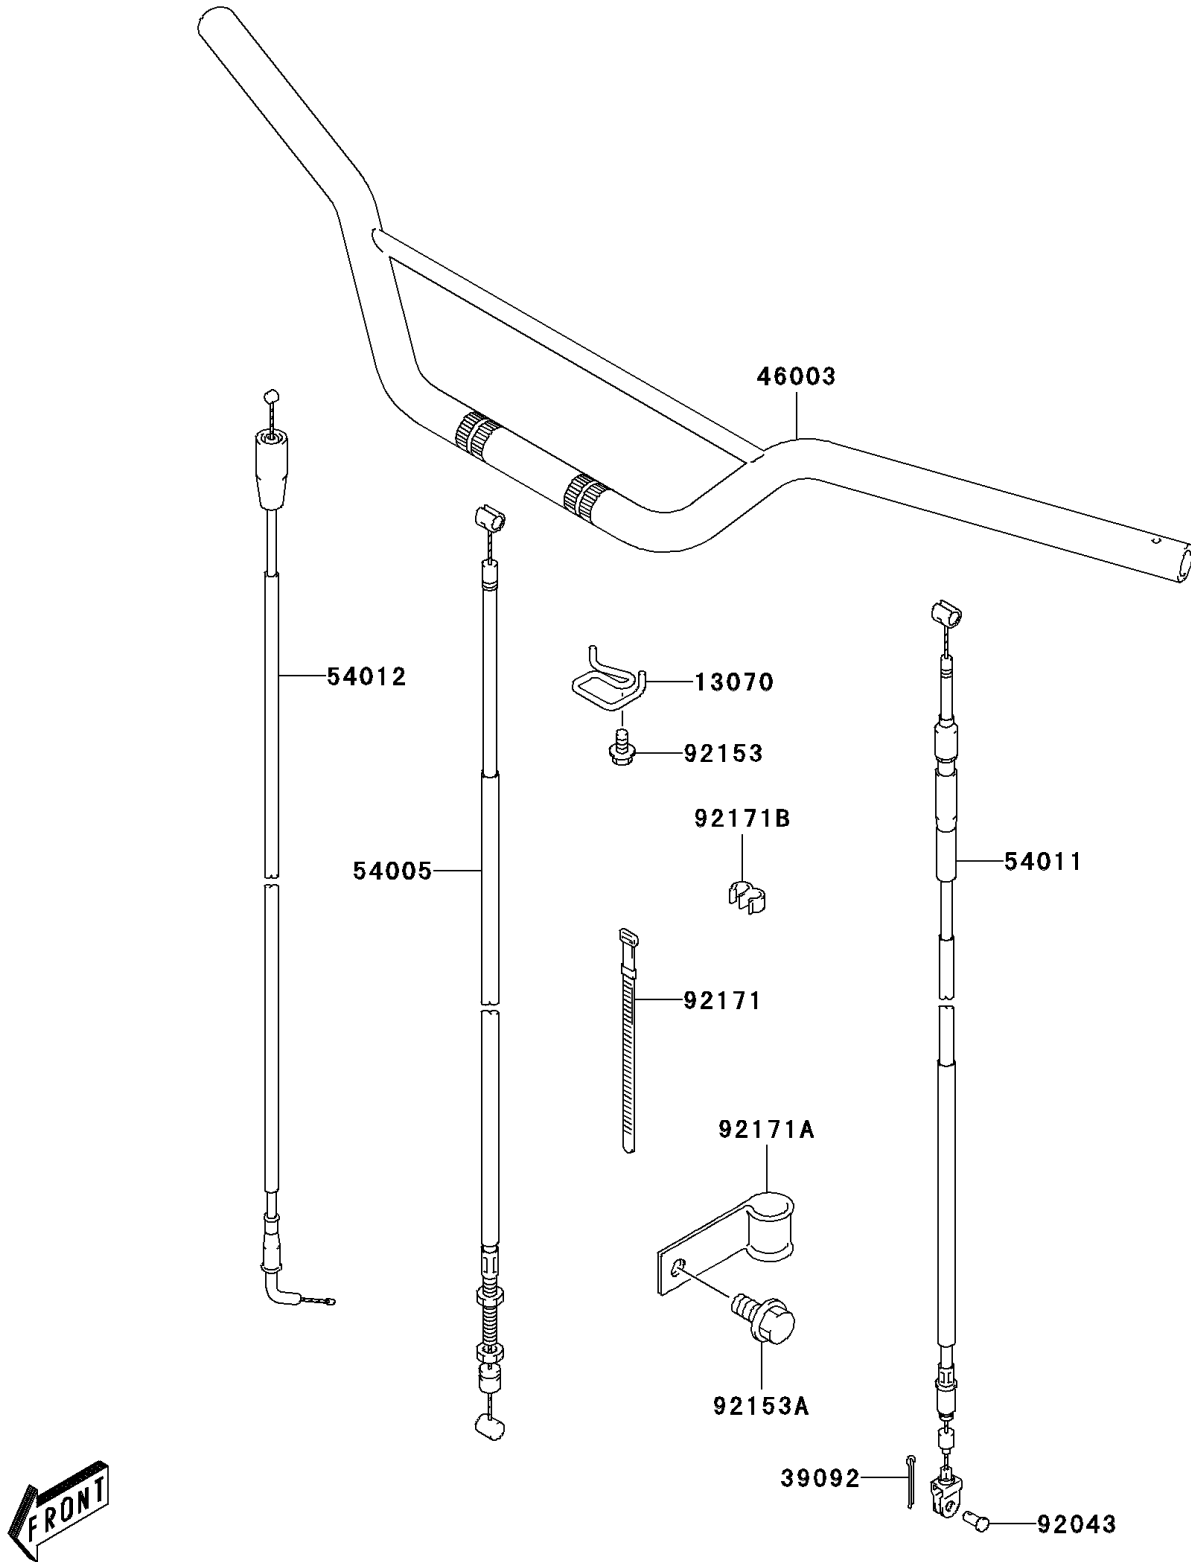

2006 KLX125 PARTS DIAGRAM

Handlebar

F2310

2006 KLX125 PARTS LIST

Handlebar

ITEM NAME	PART NUMBER	QUANTITY
GUIDE,CABLE (Ref # 13070)	13070-S008	1
PIN-HAIR,FR FOOTREST COTTER (Ref # 39092)	39092-S004	1
HANDLE,B.SILVER (Ref # 46003)	46003-S003-530	1
CABLE-BRAKE (Ref # 54005)	54005-S003	1
CABLE-CLUTCH (Ref # 54011)	54011-S001	1
CABLE-THROTTLE (Ref # 54012)	54012-S004	1
PIN,CLUTCH CABLE (Ref # 92043)	92043-S021	1
BOLT (Ref # 92153)	92153-S011	1
BOLT (Ref # 92153A)	92153-S143	1
CLAMP,L=90 (Ref # 92171)	92171-S051	1
CLAMP,FRONT BRAKE CABLE (Ref # 92171A)	92171-S053	1
CLAMP (Ref # 92171B)	92171-S065	2