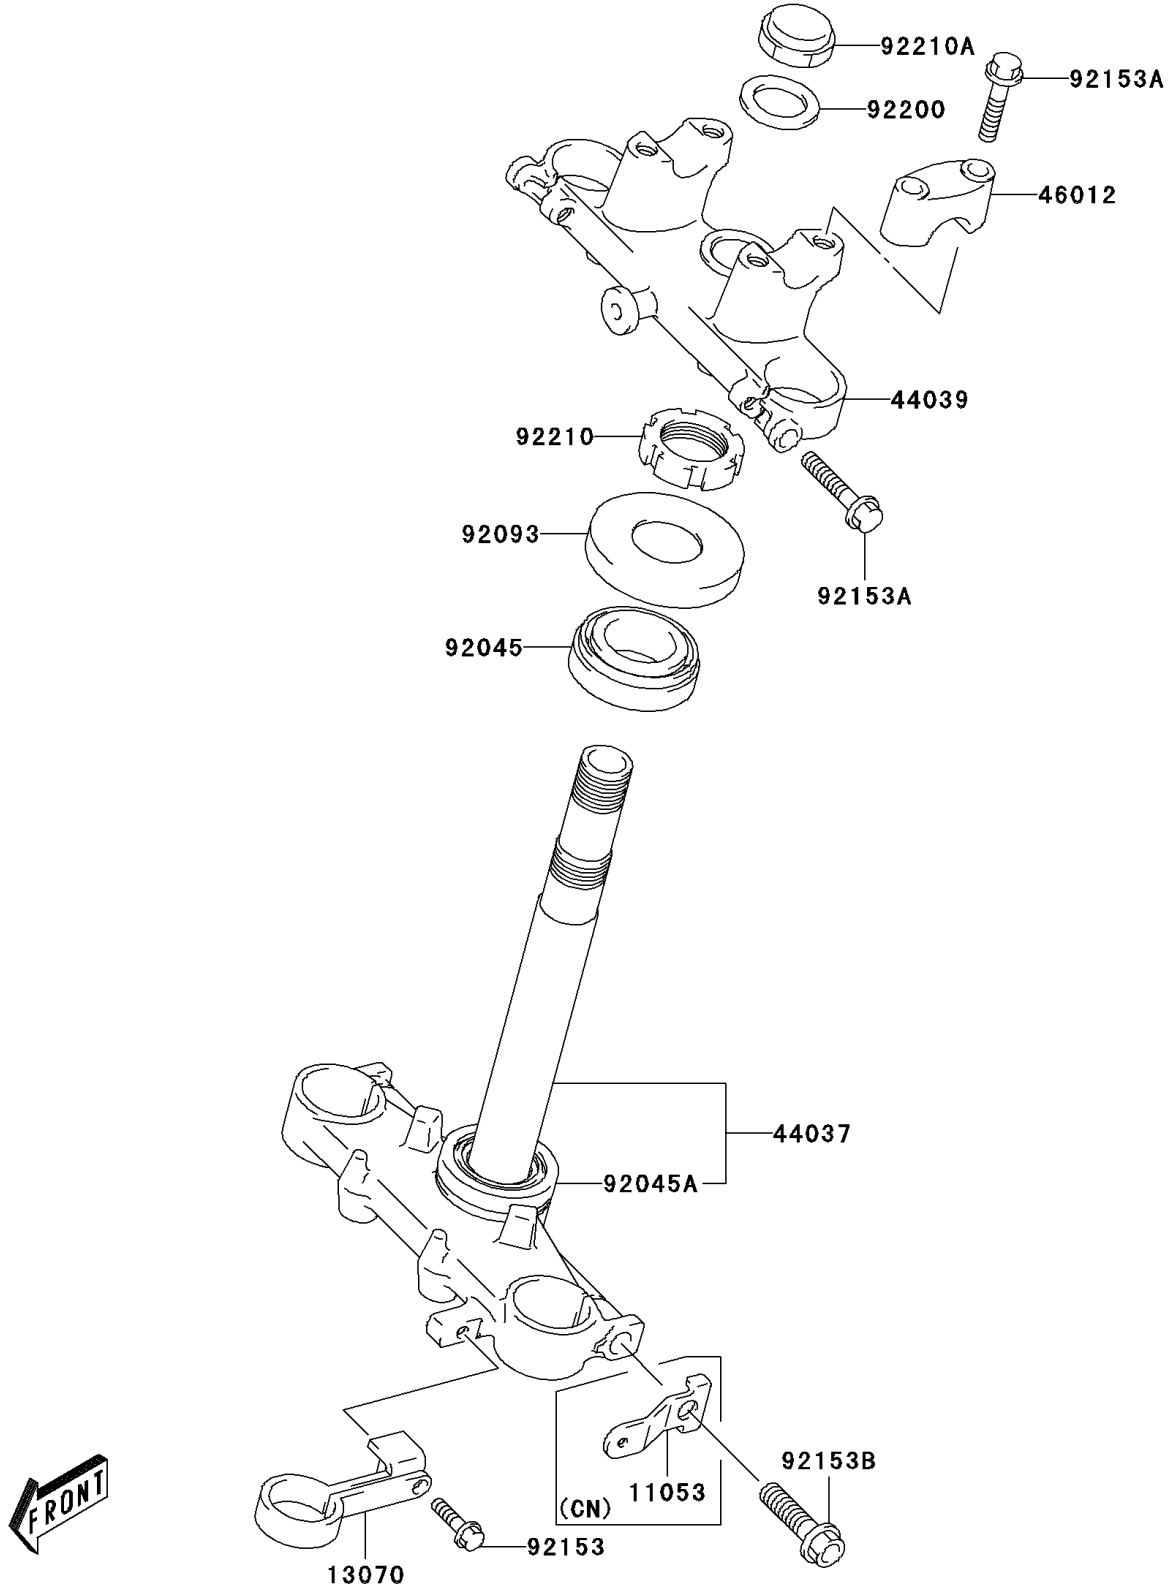

# 2006 KLX125 PARTS DIAGRAM

Under Bracket

F2350

## 2006 KLX125 PARTS LIST

### Under Bracket

| ITEM NAME                                | PART NUMBER | QUANTITY |
|--|-------------|----------|
| GUIDE,FRONT BRAKE HOSE (Ref # 13070)     | 13070-S007  | 1        |
| HOLDER-FORK UNDER (Ref # 44037)          | 44037-S003  | 1        |
| HOLDER-FORK UPPER (Ref # 44039)          | 44039-S002  | 1        |
| HOLDER-HANDLE (Ref # 46012)              | 46012-S004  | 2        |
| BEARING-BALL,STEERING,UPP (Ref # 92045)  | 92045-S032  | 1        |
| BEARING-BALL,STEERING,LWR (Ref # 92045A) | 92045-S033  | 1        |
| SEAL,STEERING,UPP (Ref # 92093)          | 92093-S011  | 1        |
| BOLT (Ref # 92153)                       | 92153-S147  | 1        |
| BOLT (Ref # 92153A)                      | 92153-S186  | 6        |
| BOLT (Ref # 92153B)                      | 92153-S187  | 2        |
| WASHER (Ref # 92200)                     | 92200-S126  | 1        |
| NUT (Ref # 92210)                        | 92210-S058  | 1        |
| NUT (Ref # 92210A)                       | 92210-S096  | 1        |
| BRACKET,FR,RR (Ref # 11053)              | 11053-S002  | 2        |