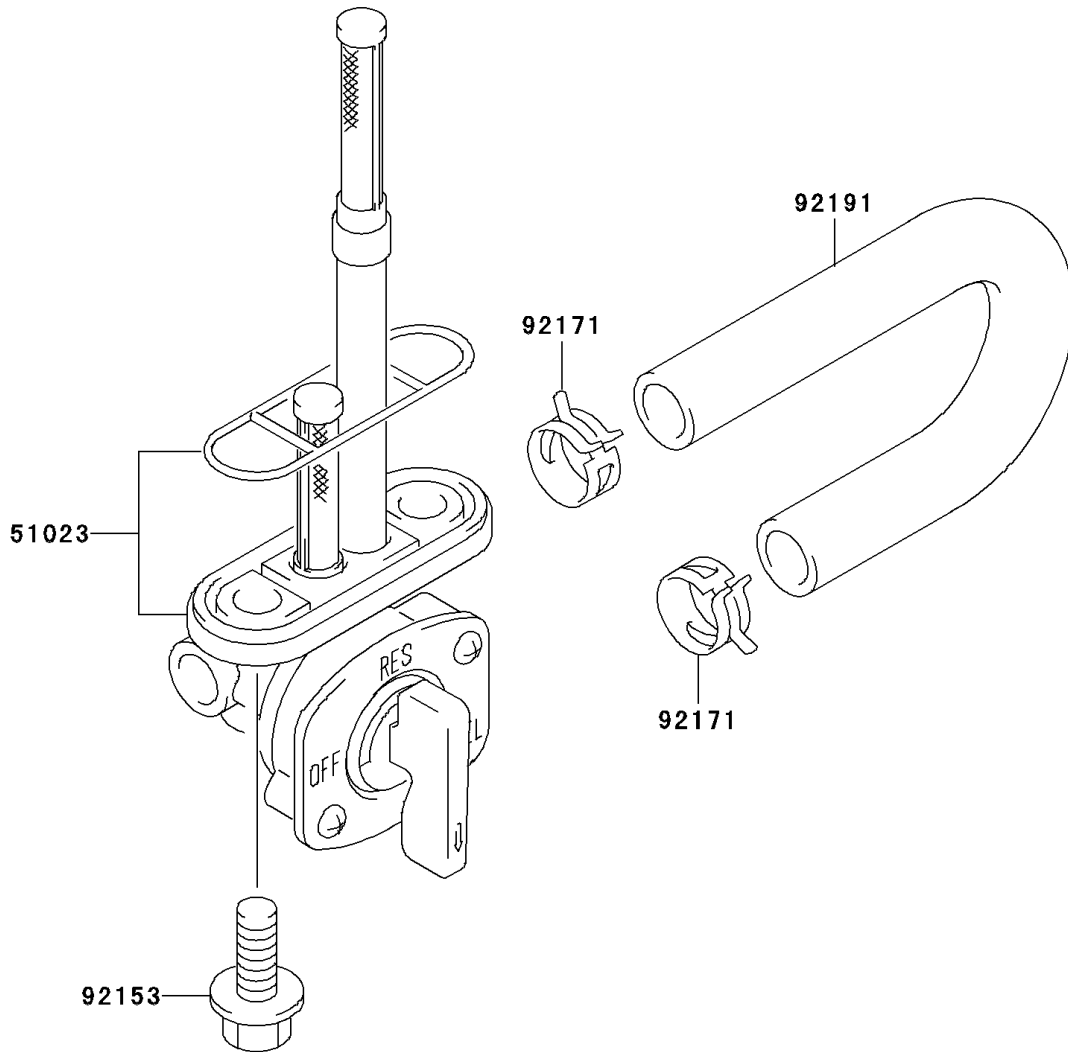

# 2006 KLX125 PARTS DIAGRAM

Fuel Filter

F2141

## 2006 KLX125 PARTS LIST

### Fuel Filter

ITEM NAME	PART NUMBER	QUANTITY
TAP-ASSY (Ref # 51023)	51023-S003	1
BOLT (Ref # 92153)	92153-S001	2
CLAMP,FUEL HOSE (Ref # 92171)	92171-S003	2
TUBE,FUEL (Ref # 92191)	92191-S034	1