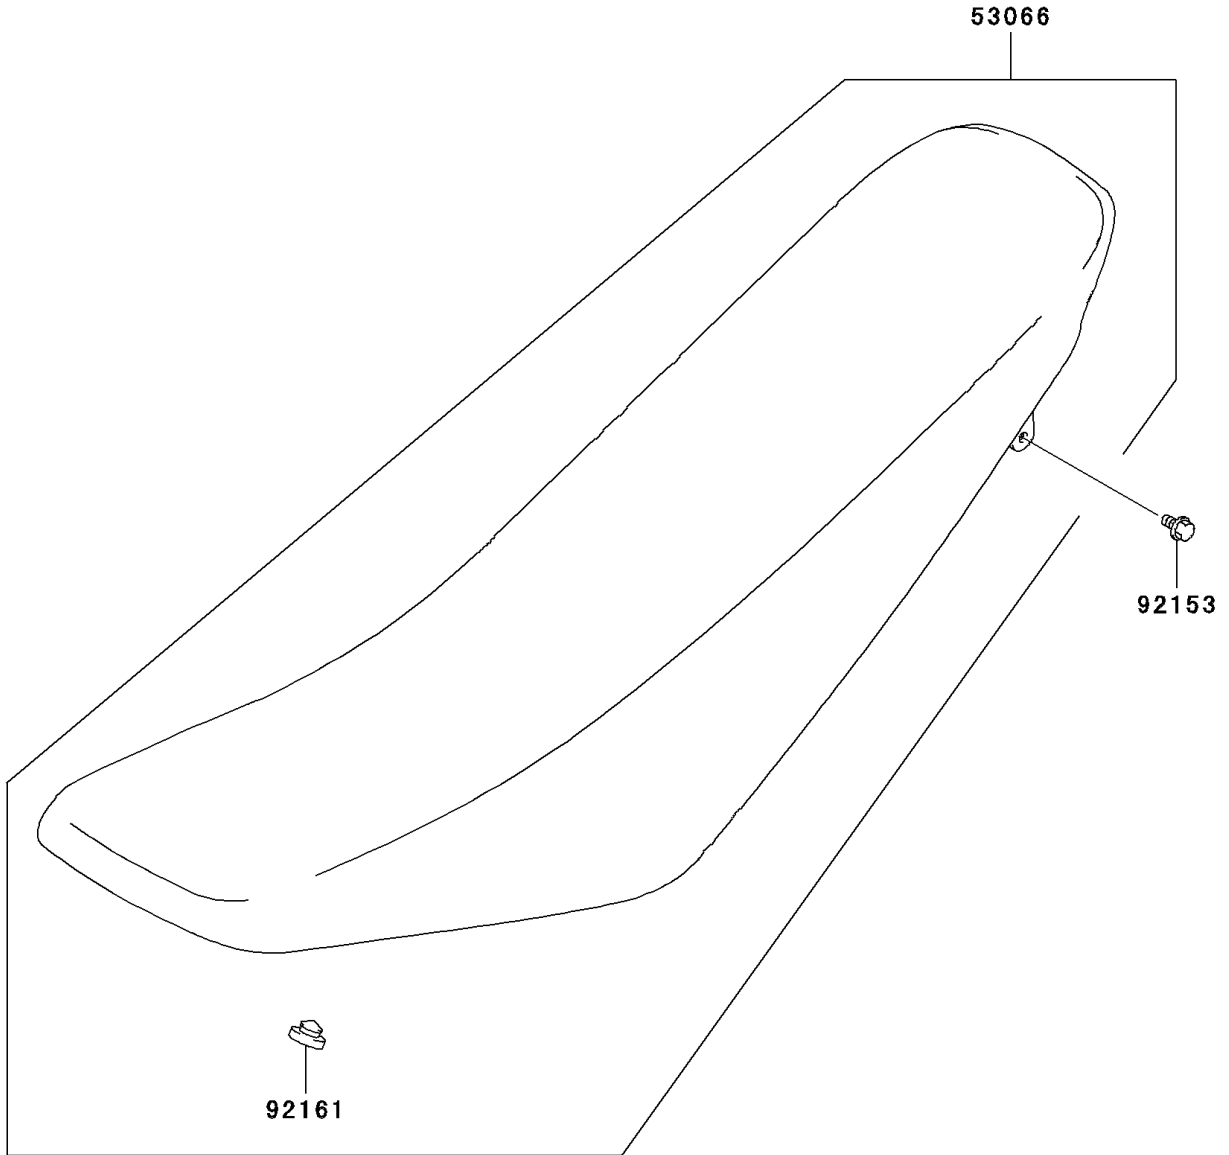

2006 KLX125 PARTS DIAGRAM

Seat

F2510

2006 KLX125 PARTS LIST

Seat

ITEM NAME	PART NUMBER	QUANTITY
SEAT-ASSY,BLACK/GREEN (Ref # 53066)	53066-S020-919	1
BOLT (Ref # 92153)	92153-S010	2
DAMPER,SEAT MOUNT (Ref # 92161)	92161-S060	2