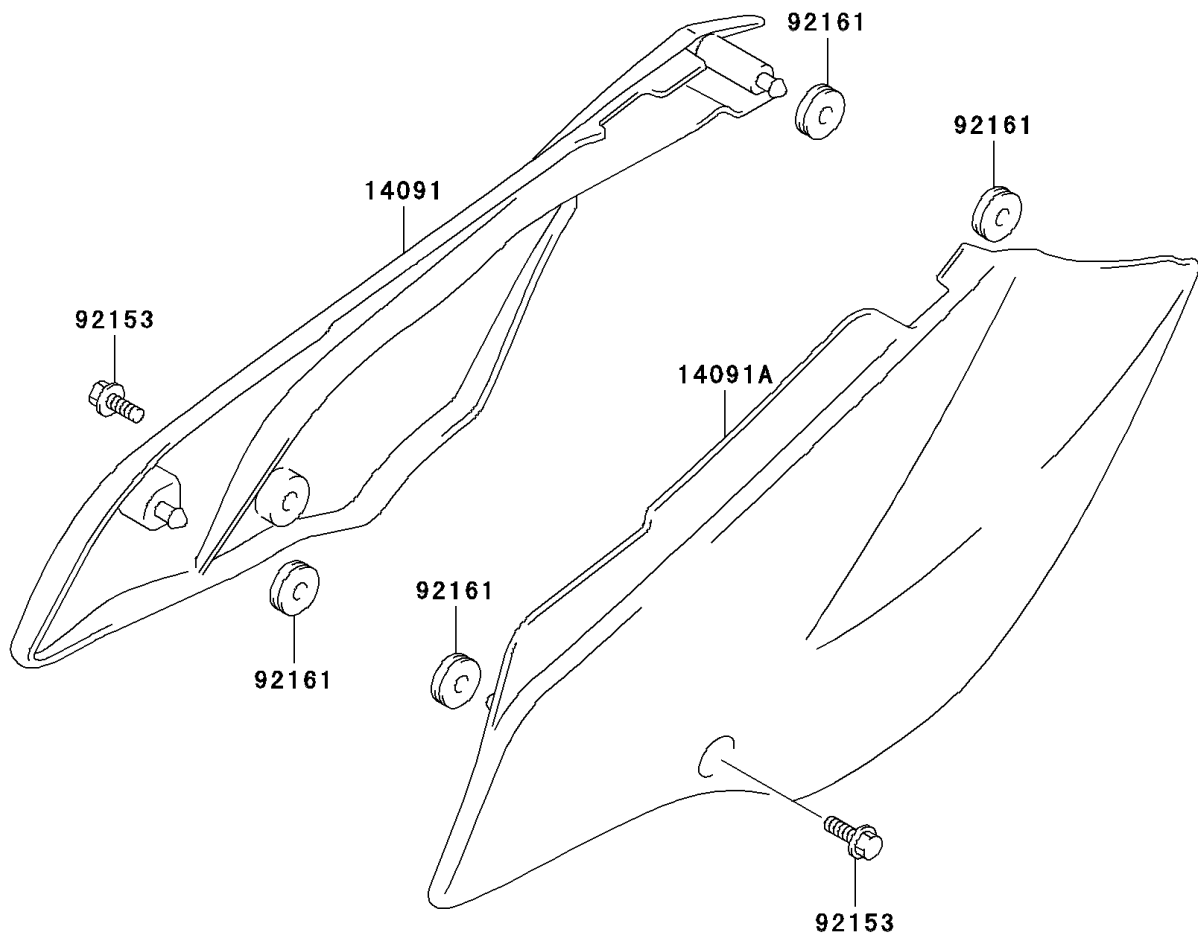

# 2006 KLX125 PARTS DIAGRAM

Side Covers

F2611

## 2006 KLX125 PARTS LIST

### Side Covers

ITEM NAME	PART NUMBER	QUANTITY
COVER,FRAME,RH,S.WHITE (Ref # 14091)	14091-S060-533	1
COVER,FRAME,LH,S.WHITE (Ref # 14091A)	14091-S061-533	1
BOLT (Ref # 92153)	92153-S161	2
DAMPER (Ref # 92161)	92161-S059	4