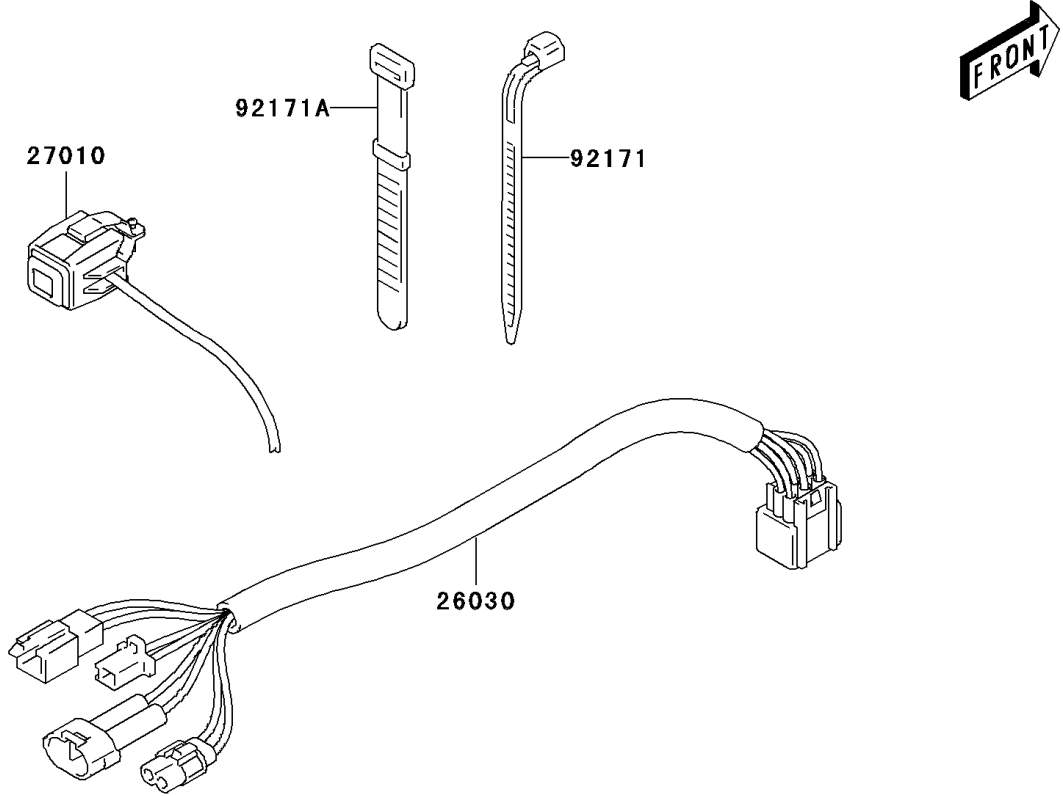

# 2006 KLX125 PARTS DIAGRAM

Chassis Electrical Equipment

F2760

## 2006 KLX125 PARTS LIST

### Chassis Electrical Equipment

ITEM NAME	PART NUMBER	QUANTITY
HARNESS (Ref # 26030)	26030-S004	1
SWITCH (Ref # 27010)	27010-S018	1
CLAMP,L=165 (Ref # 92171)	92171-S016	2
CLAMP,L=120 (Ref # 92171A)	92171-S035	1
BRACKET,RR (Ref # 11053)	11053-S003	1
REFLECTOR-REFLEX,FR (Ref # 28012)	28012-S001	2
REFLECTOR-REFLEX,RR (Ref # 28012A)	28012-S002	2
REFLECTOR-REFLEX,RR (Ref # 28012B)	28012-S003	1
SCREW (Ref # 92172)	92172-S017	2
NUT (Ref # 92210)	92210-S067	5