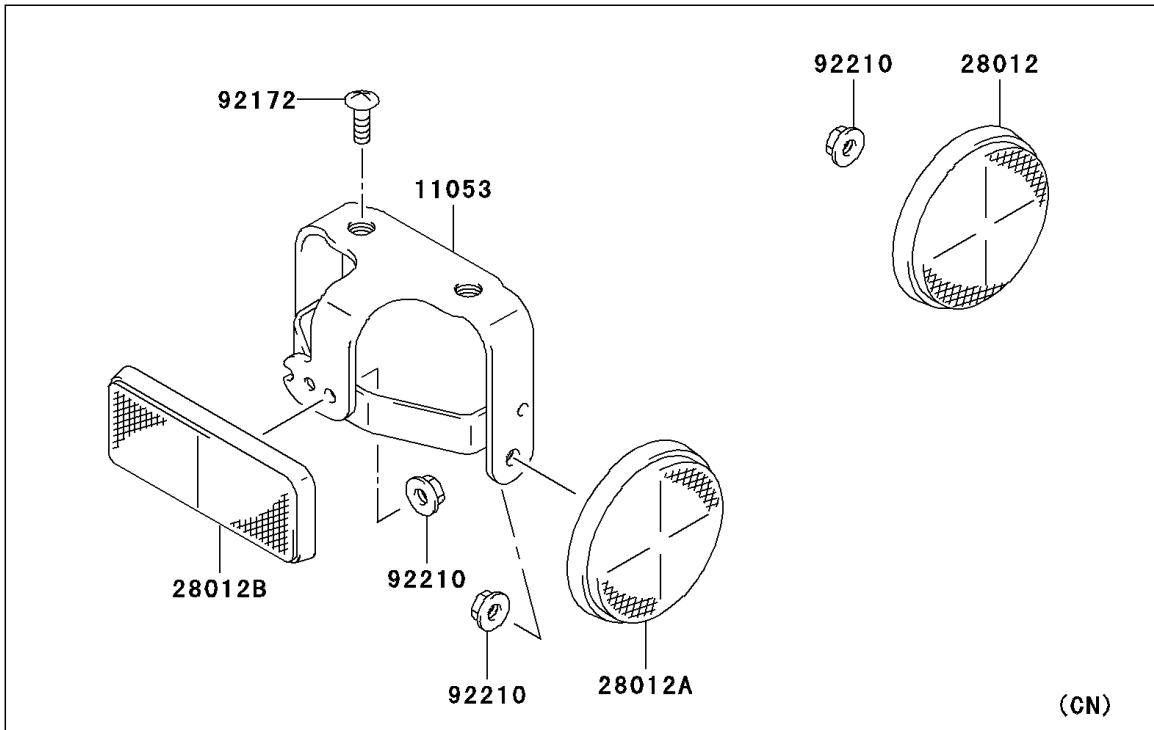

# 2006 KLX125 PARTS DIAGRAM

Chassis Electrical Equipment

F2760

## 2006 KLX125 PARTS LIST

### Chassis Electrical Equipment

ITEM NAME	PART NUMBER	QUANTITY
HARNESS (Ref # 26030)	26030-S004	1
SWITCH (Ref # 27010)	27010-S018	1
CLAMP,L=165 (Ref # 92171)	92171-S016	2
CLAMP,L=120 (Ref # 92171A)	92171-S035	1
BRACKET,RR (Ref # 11053)	11053-S003	1
REFLECTOR-REFLEX,FR (Ref # 28012)	28012-S001	2
REFLECTOR-REFLEX,RR (Ref # 28012A)	28012-S002	2
REFLECTOR-REFLEX,RR (Ref # 28012B)	28012-S003	1
SCREW (Ref # 92172)	92172-S017	2
NUT (Ref # 92210)	92210-S067	5