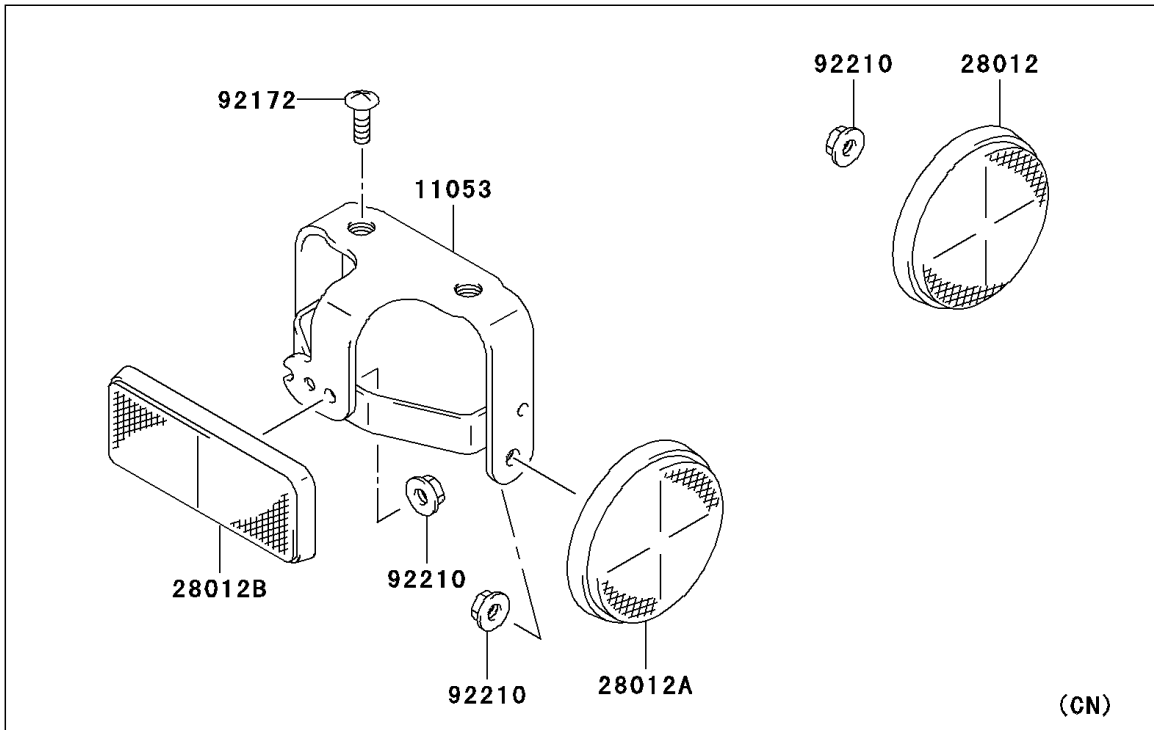

2006 KLX125 PARTS DIAGRAM

Chassis Electrical Equipment

F2760

2006 KLX125 PARTS LIST

Chassis Electrical Equipment

ITEM NAME	PART NUMBER	QUANTITY
HARNESS (Ref # 26030)	26030-S004	1
SWITCH (Ref # 27010)	27010-S018	1
CLAMP,L=165 (Ref # 92171)	92171-S016	2
CLAMP,L=120 (Ref # 92171A)	92171-S035	1
BRACKET,RR (Ref # 11053)	11053-S003	1
REFLECTOR-REFLEX,FR (Ref # 28012)	28012-S001	2
REFLECTOR-REFLEX,RR (Ref # 28012A)	28012-S002	2
REFLECTOR-REFLEX,RR (Ref # 28012B)	28012-S003	1
SCREW (Ref # 92172)	92172-S017	2
NUT (Ref # 92210)	92210-S067	5