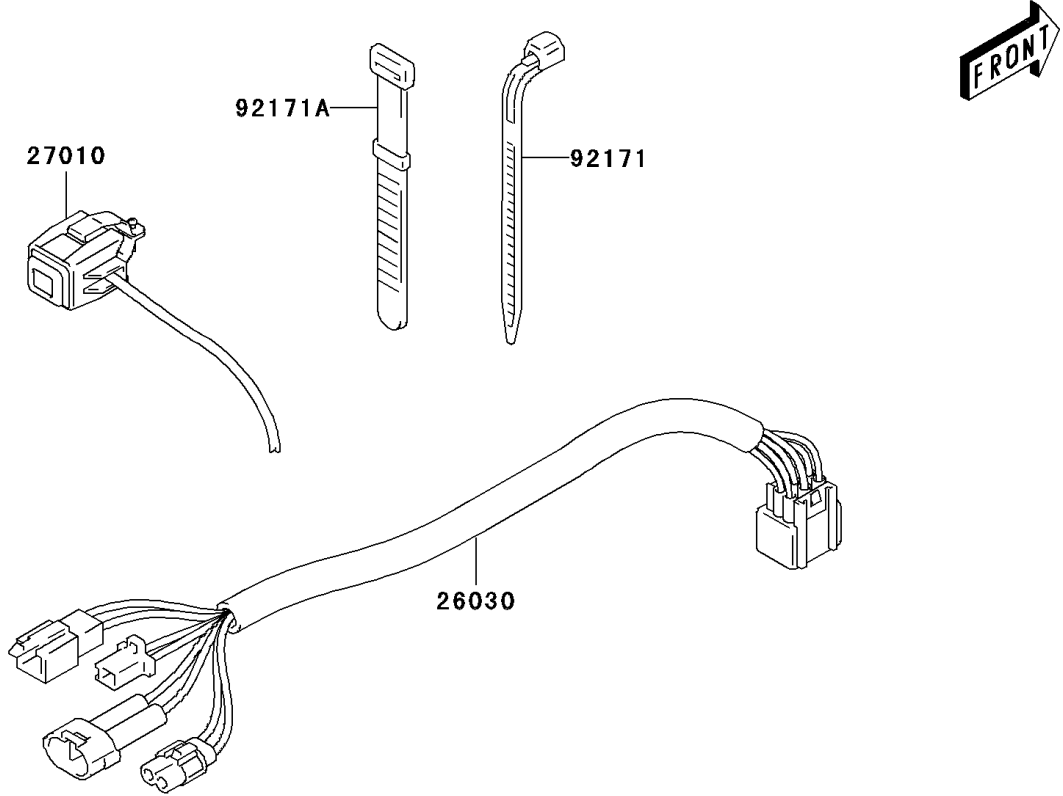

2006 KLX125 PARTS DIAGRAM

Chassis Electrical Equipment

F2760

2006 KLX125 PARTS LIST

Chassis Electrical Equipment

ITEM NAME	PART NUMBER	QUANTITY
HARNESS (Ref # 26030)	26030-S004	1
SWITCH (Ref # 27010)	27010-S018	1
CLAMP,L=165 (Ref # 92171)	92171-S016	2
CLAMP,L=120 (Ref # 92171A)	92171-S035	1
BRACKET,RR (Ref # 11053)	11053-S003	1
REFLECTOR-REFLEX,FR (Ref # 28012)	28012-S001	2
REFLECTOR-REFLEX,RR (Ref # 28012A)	28012-S002	2
REFLECTOR-REFLEX,RR (Ref # 28012B)	28012-S003	1
SCREW (Ref # 92172)	92172-S017	2
NUT (Ref # 92210)	92210-S067	5