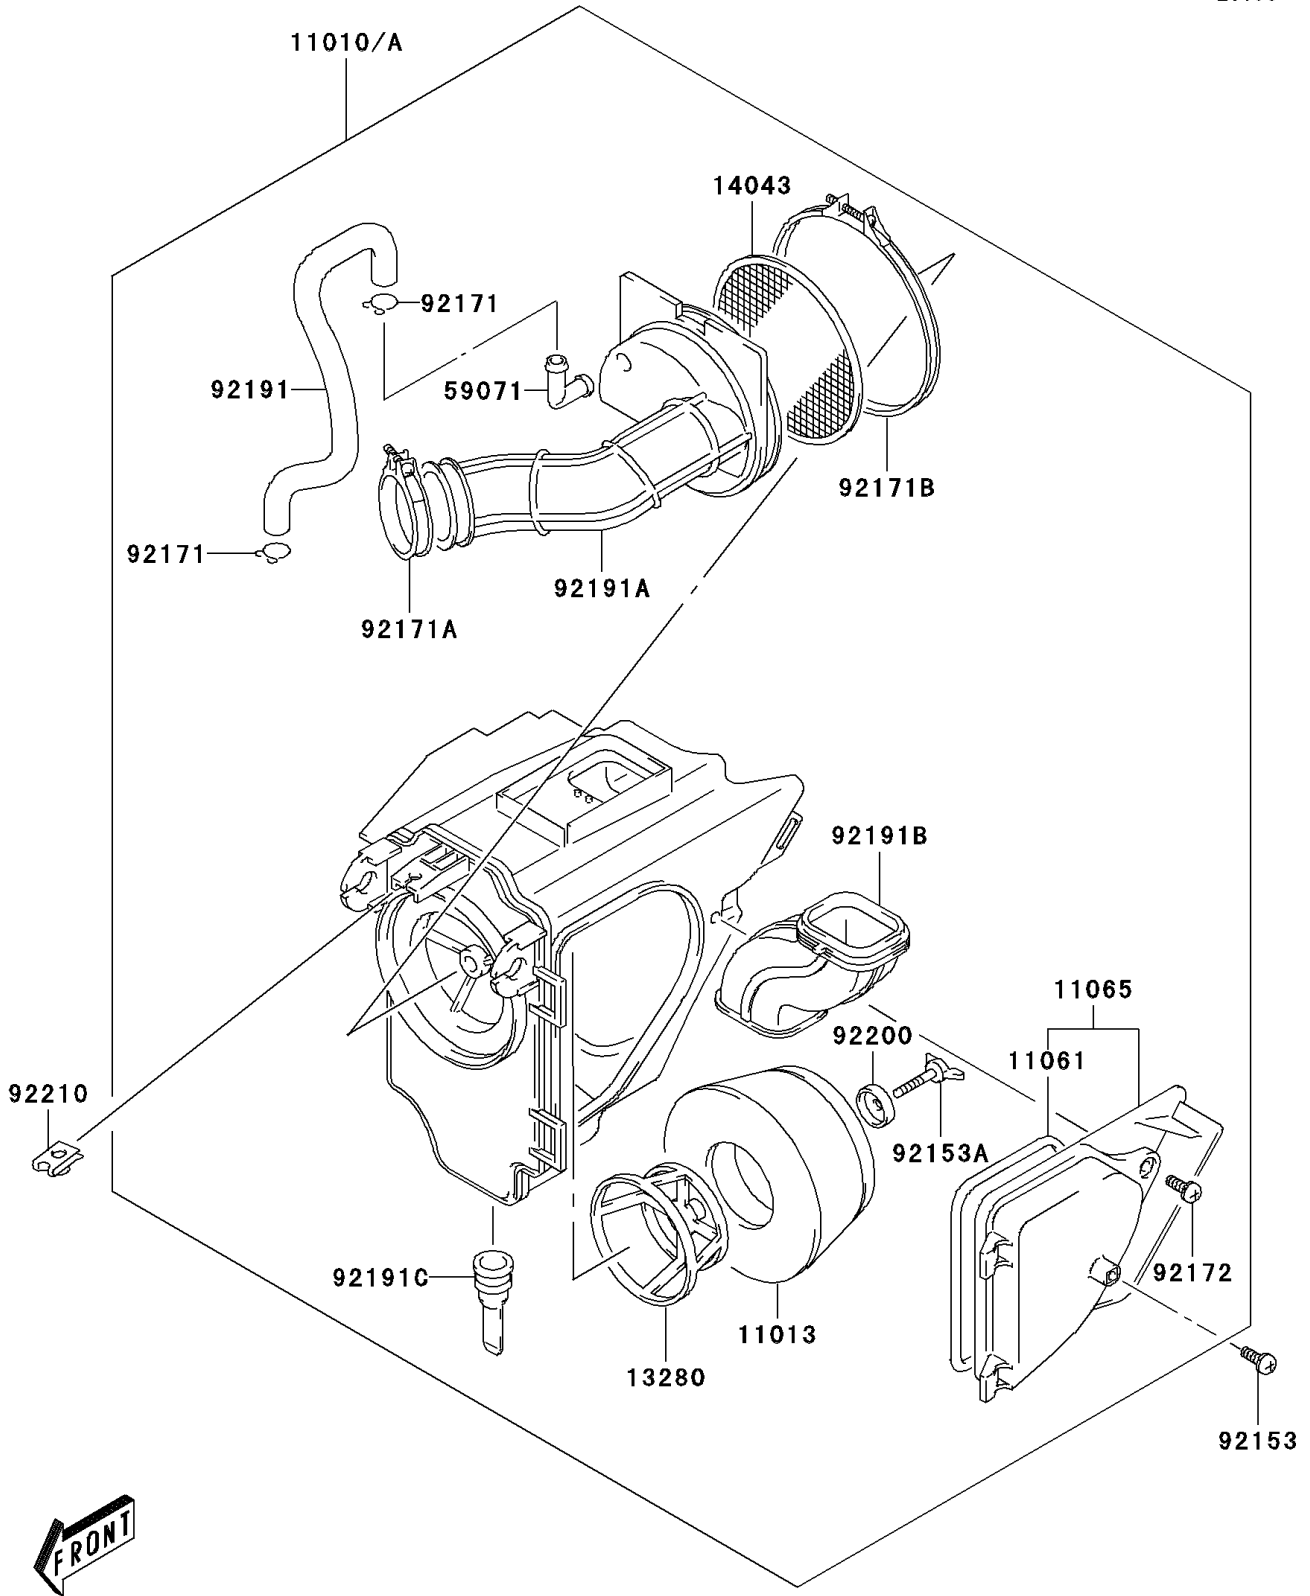

# 2004 KLX125L PARTS DIAGRAM

Air Cleaner

E1130

## 2004 KLX125L PARTS LIST

### Air Cleaner

| ITEM NAME                        | PART NUMBER | QUANTITY |
|----------------------------------|-------------|----------|
| FILTER-ASSY-AIR (Ref # 11010)    | 11010-S003  | 1        |
| ELEMENT-AIR FILTER (Ref # 11013) | 11013-S004  | 1        |
| GASKET (Ref # 11061)             | 11061-S039  | 1        |
| CAP,AIR CLEANER (Ref # 11065)    | 11065-S033  | 1        |
| HOLDER,FILTER (Ref # 13280)      | 13280-S014  | 1        |
| FILTER (Ref # 14043)             | 14043-S003  | 1        |
| JOINT (Ref # 59071)              | 59071-S003  | 1        |
| BOLT (Ref # 92153)               | 92153-S011  | 1        |
| BOLT (Ref # 92153A)              | 92153-S165  | 1        |
| CLAMP (Ref # 92171)              | 92171-S006  | 2        |
| CLAMP (Ref # 92171A)             | 92171-S009  | 1        |
| CLAMP,OUTLET TUBE (Ref # 92171B) | 92171-S054  | 1        |
| SCREW (Ref # 92172)              | 92172-S163  | 1        |
| TUBE,BREATHER (Ref # 92191)      | 92191-S030  | 1        |
| TUBE,OUTLET (Ref # 92191A)       | 92191-S032  | 1        |
| TUBE,INLET (Ref # 92191B)        | 92191-S033  | 1        |
| TUBE,DRAIN (Ref # 92191C)        | 92191-S043  | 1        |
| WASHER (Ref # 92200)             | 92200-S076  | 1        |
| NUT (Ref # 92210)                | 92210-S050  | 1        |