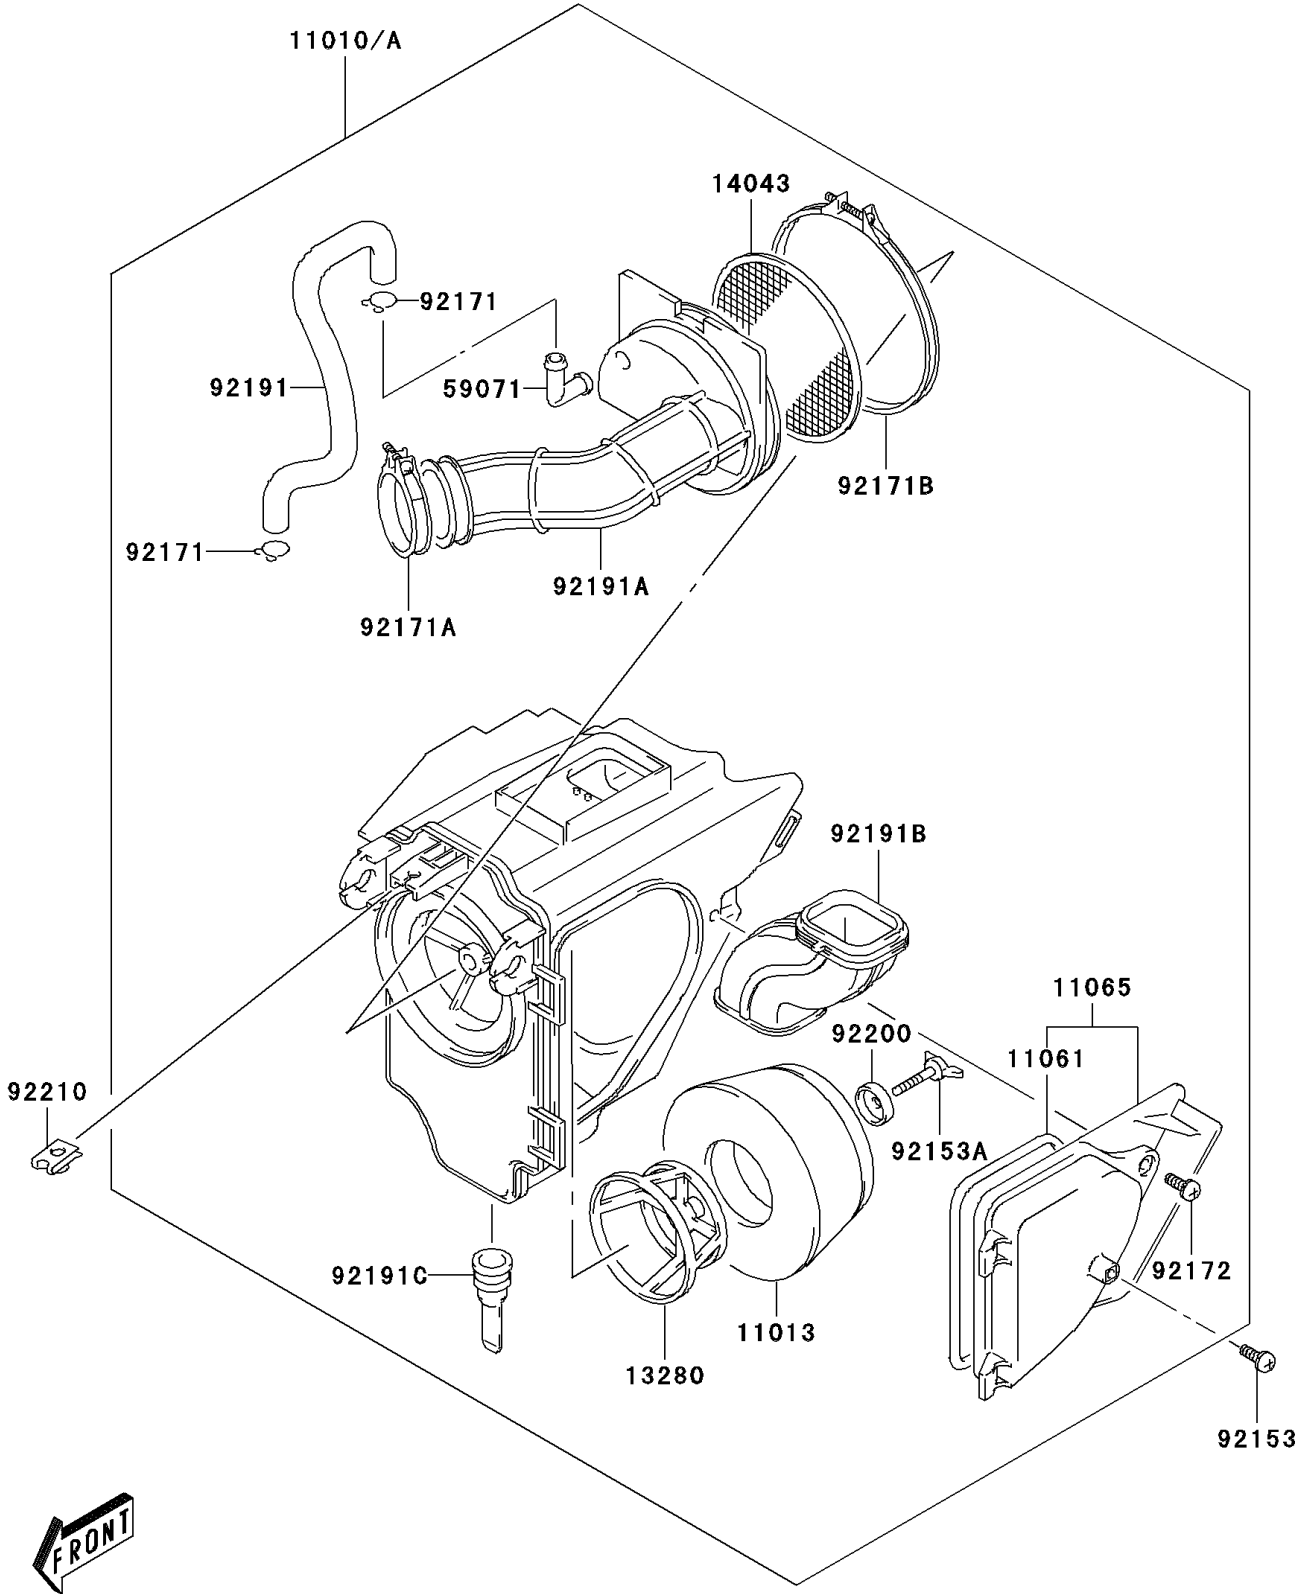

2005 KLX125L PARTS DIAGRAM

Air Cleaner

E1130

2005 KLX125L PARTS LIST

Air Cleaner

ITEM NAME	PART NUMBER	QUANTITY
FILTER-ASSY-AIR (Ref # 11010A)	11010-S007	1
ELEMENT-AIR FILTER (Ref # 11013)	11013-S004	1
GASKET (Ref # 11061)	11061-S039	1
CAP,AIR CLEANER (Ref # 11065)	11065-S033	1
HOLDER,FILTER (Ref # 13280)	13280-S014	1
FILTER (Ref # 14043)	14043-S003	1
JOINT (Ref # 59071)	59071-S003	1
BOLT (Ref # 92153)	92153-S011	1
BOLT (Ref # 92153A)	92153-S165	1
CLAMP (Ref # 92171)	92171-S006	2
CLAMP (Ref # 92171A)	92171-S009	1
CLAMP,OUTLET TUBE (Ref # 92171B)	92171-S054	1
SCREW (Ref # 92172)	92172-S163	1
TUBE,BREATHER (Ref # 92191)	92191-S030	1
TUBE,OUTLET (Ref # 92191A)	92191-S032	1
TUBE,INLET (Ref # 92191B)	92191-S033	1
TUBE,DRAIN (Ref # 92191C)	92191-S043	1
WASHER (Ref # 92200)	92200-S076	1
NUT (Ref # 92210)	92210-S050	1