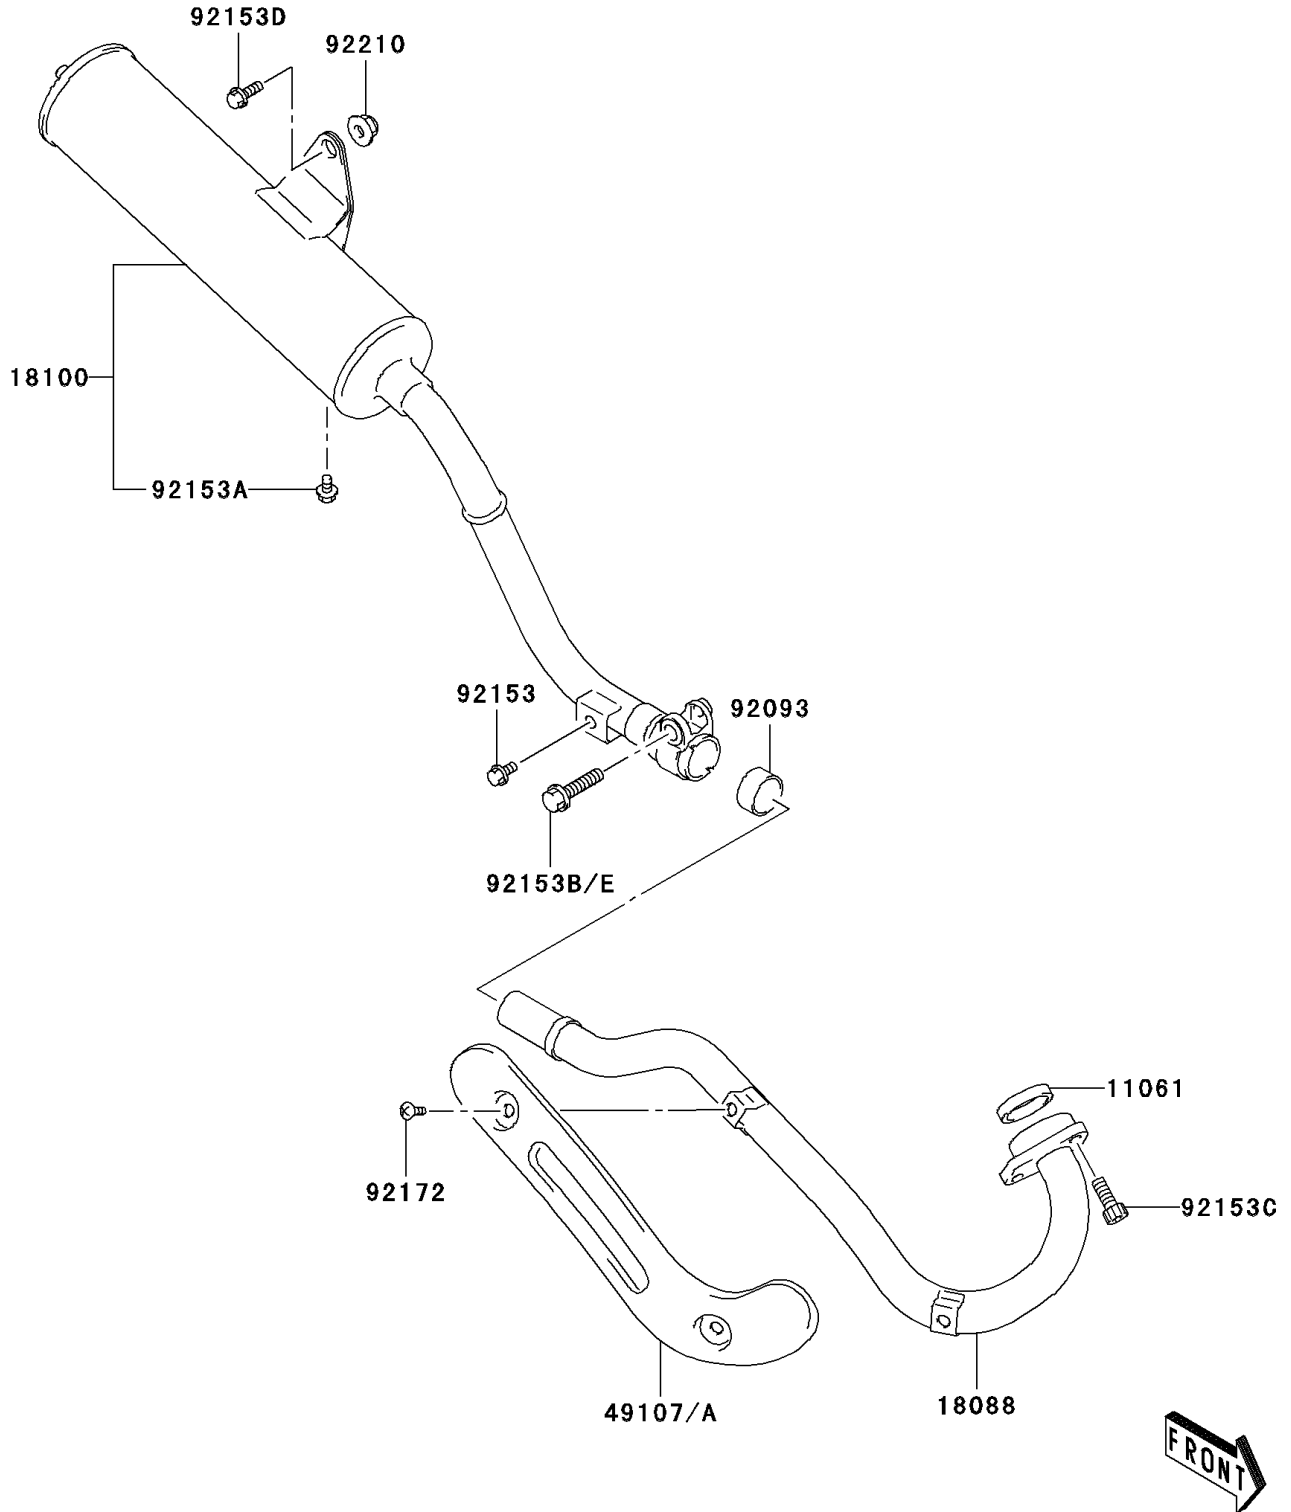

2003 KLX125L PARTS DIAGRAM

Muffler(s)

E1140

2003 KLX125L PARTS LIST

Muffler(s)

ITEM NAME	PART NUMBER	QUANTITY
GASKET,EXHAUST PIPE (Ref # 11061)	11061-S028	1
PIPE-EXHAUST (Ref # 18088)	18088-S003	1
BODY-ASSY-MUFFLER (Ref # 18100)	18100-S002	1
COVER-EXHAUST PIPE (Ref # 49107)	49107-S001	1
SEAL (Ref # 92093)	92093-S007	1
BOLT (Ref # 92153)	92153-S015	1
BOLT (Ref # 92153A)	92153-S017	1
BOLT (Ref # 92153B)	92153-S070	1
BOLT (Ref # 92153C)	92153-S134	2
BOLT,8X23 (Ref # 92153D)	92153-S149	1
SCREW,6X10 (Ref # 92172)	92172-S094	2
NUT (Ref # 92210)	92210-S029	1