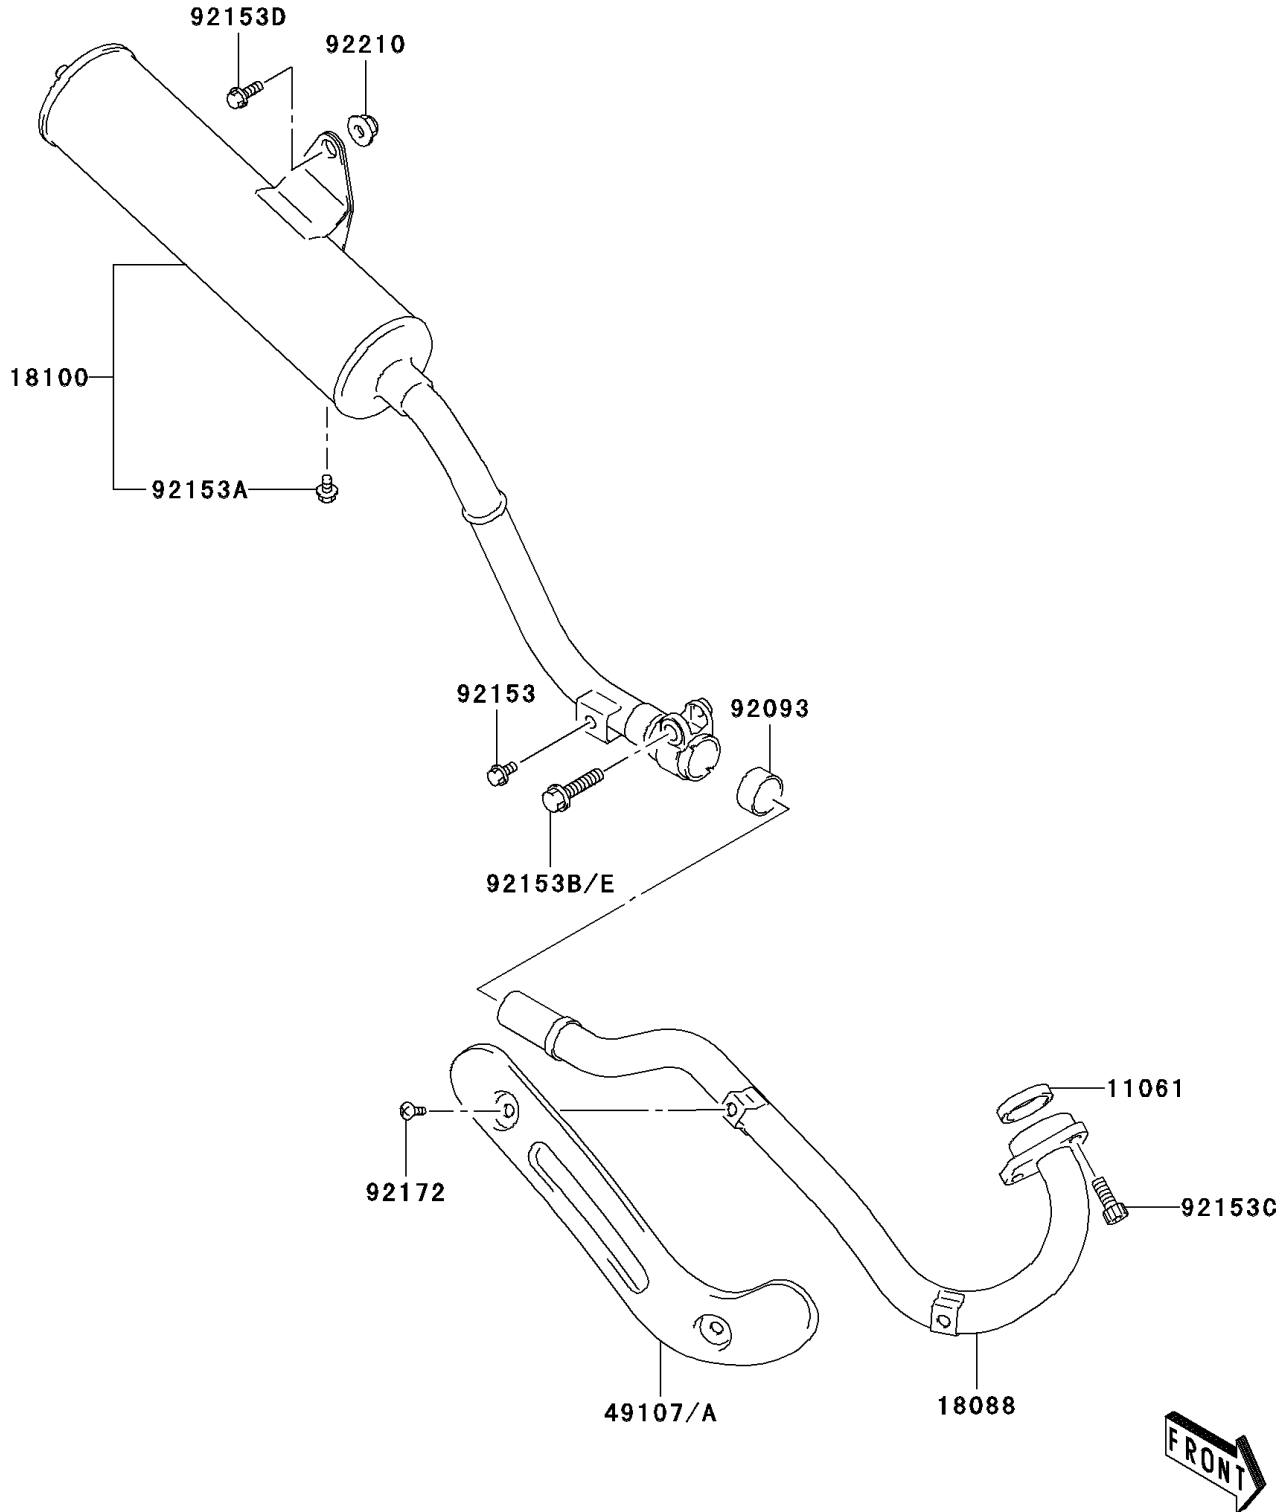

# 2005 KLX125L PARTS DIAGRAM

Muffler(s)

E1140

## 2005 KLX125L PARTS LIST

### Muffler(s)

ITEM NAME	PART NUMBER	QUANTITY
GASKET,EXHAUST PIPE (Ref # 11061)	11061-S028	1
PIPE-EXHAUST (Ref # 18088)	18088-S003	1
BODY-ASSY-MUFFLER (Ref # 18100)	18100-S002	1
COVER-EXHAUST PIPE (Ref # 49107A)	49107-S010	1
SEAL (Ref # 92093)	92093-S007	1
BOLT (Ref # 92153)	92153-S015	1
BOLT (Ref # 92153A)	92153-S017	1
BOLT (Ref # 92153C)	92153-S134	2
BOLT,8X23 (Ref # 92153D)	92153-S149	1
BOLT (Ref # 92153E)	92153-S372	1
SCREW,6X10 (Ref # 92172)	92172-S094	2
NUT (Ref # 92210)	92210-S029	1