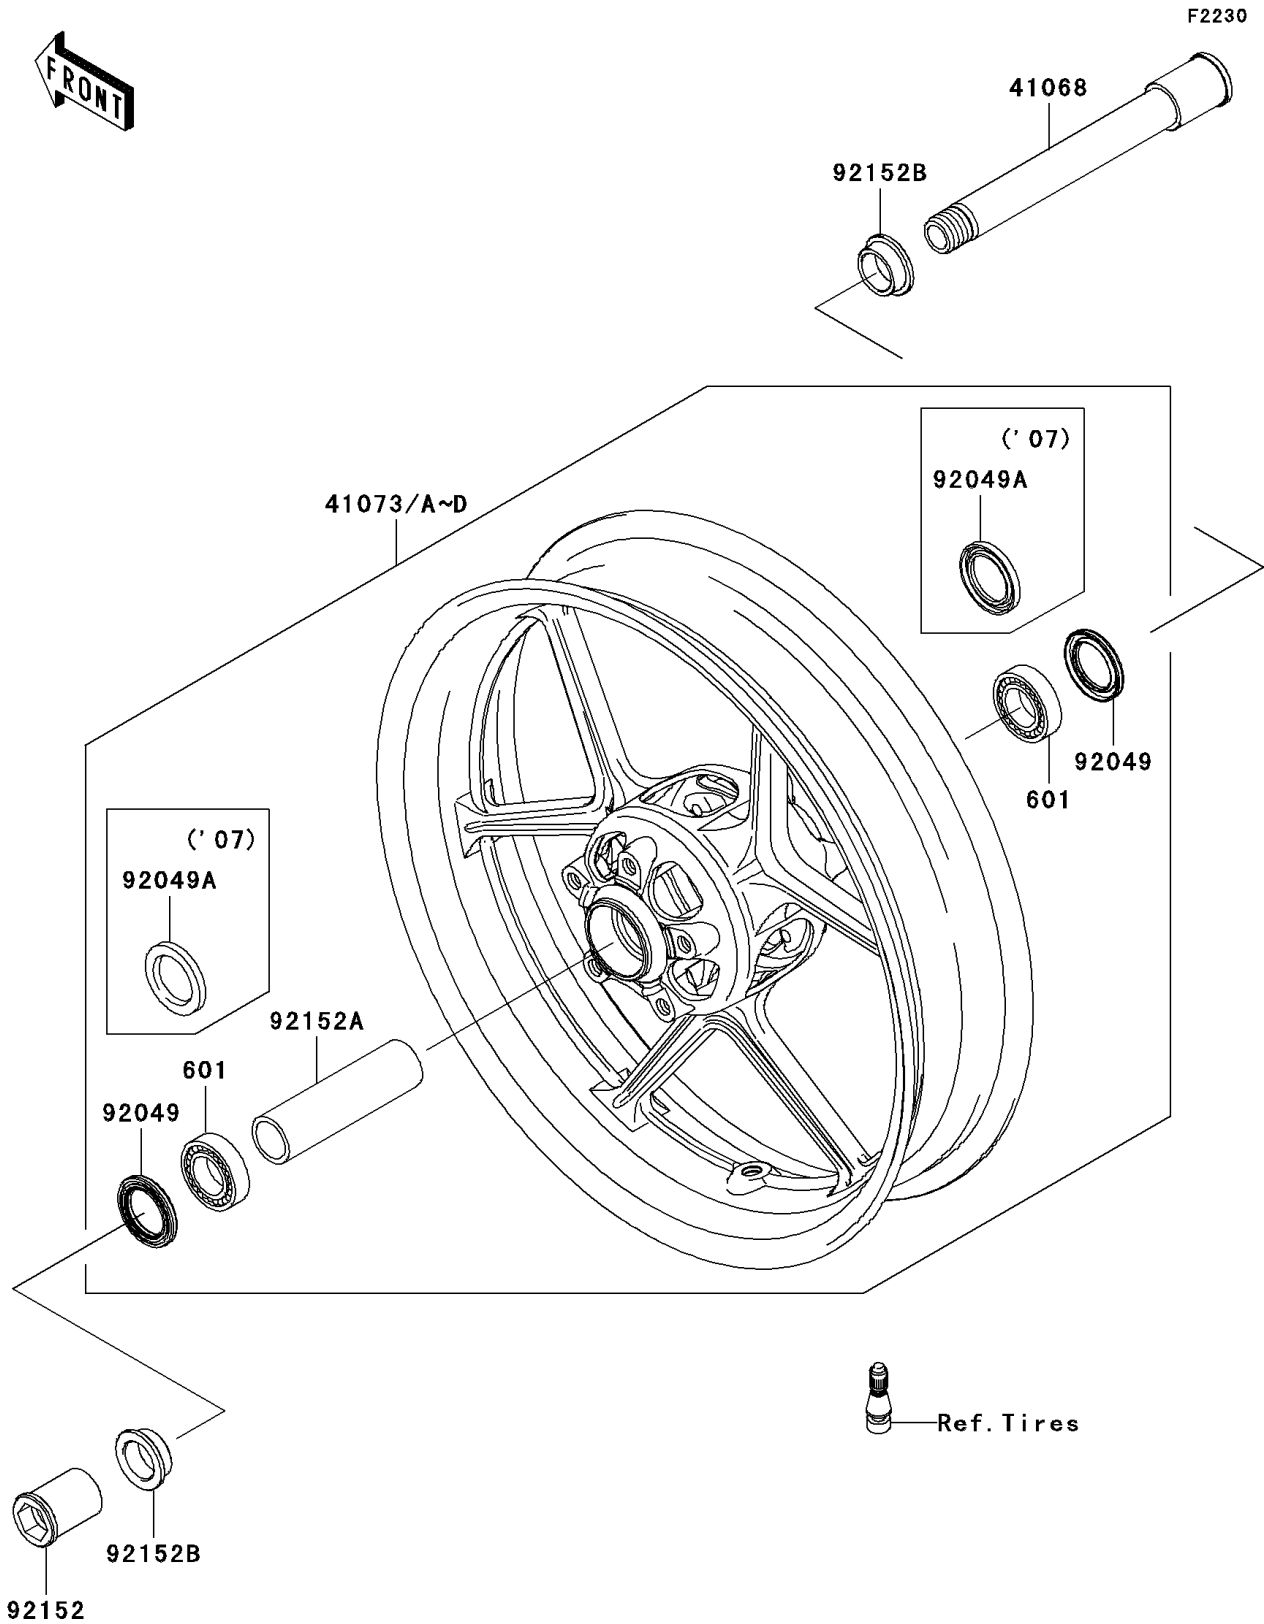

2008 Ninja® ZX™-6R PARTS DIAGRAM

Front Wheel

2008 Ninja® ZX™-6R PARTS LIST

Front Wheel

ITEM NAME	PART NUMBER	QUANTITY
BEARING-BALL,#6005UU (Ref # 601)	601B6005UU	2
AXLE,FR (Ref # 41068)	41068-0034	1
WHEEL-ASSY,FR,BLACK (Ref # 41073B)	41073-0129-R2	1
WHEEL-ASSY,FR,L.GREEN (Ref # 41073D)	41073-0129-19T	1
SEAL-OIL,BJN-C2 32X47X5 (Ref # 92049)	92049-0050	2
COLLAR,FR AXLE,LH,L=44.5 (Ref # 92152)	92152-0240	1
COLLAR,FR HUB,L=115 (Ref # 92152A)	92152-0242	1
COLLAR,FR AXLE,L=13 (Ref # 92152B)	92152-0289	2