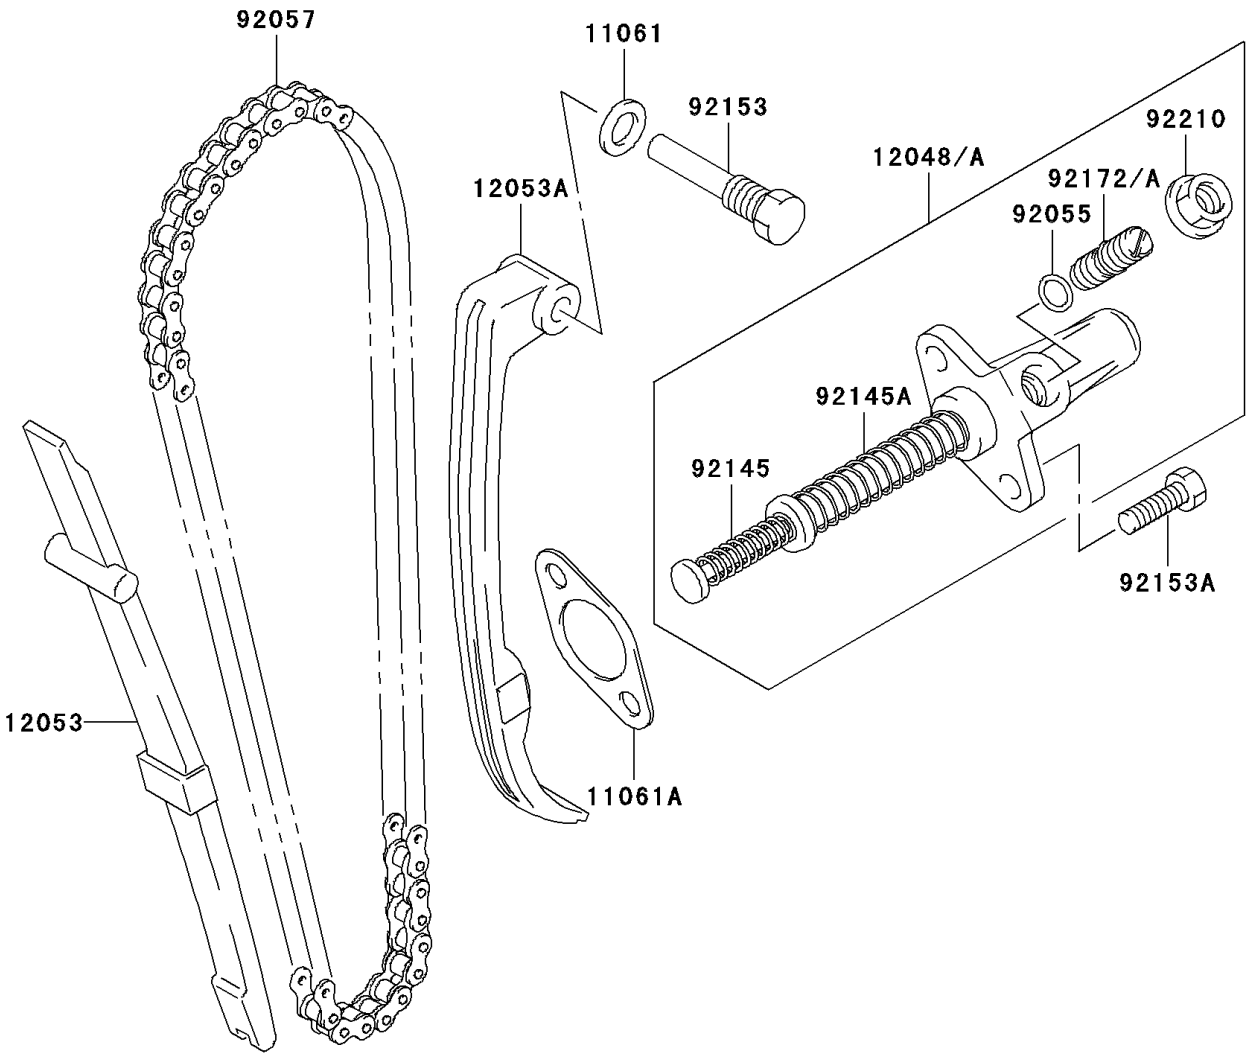

2004 KLX125L PARTS DIAGRAM

Cam Chain/Tensioner

E1212

2004 KLX125L PARTS LIST

Cam Chain/Tensioner

ITEM NAME	PART NUMBER	QUANTITY
GASKET,8.2X14X1 (Ref # 11061)	11061-S020	1
GASKET,TENSIONER ADJUSTER (Ref # 11061A)	11061-S038	1
TENSIONER-ASSY (Ref # 12048)	12048-S003	1
GUIDE-CHAIN (Ref # 12053)	12053-S005	1
GUIDE-CHAIN (Ref # 12053A)	12053-S006	1
RING-O,D=1.9 (Ref # 92055)	92055-S032	1
CHAIN (Ref # 92057)	92057-S004	1
SPRING (Ref # 92145)	92145-S038	1
SPRING (Ref # 92145A)	92145-S040	1
BOLT,CAM CHAIN TENSIONER (Ref # 92153)	92153-S054	1
BOLT (Ref # 92153A)	92153-S127	2
SCREW (Ref # 92172)	92172-S095	1
NUT (Ref # 92210)	92210-S026	1