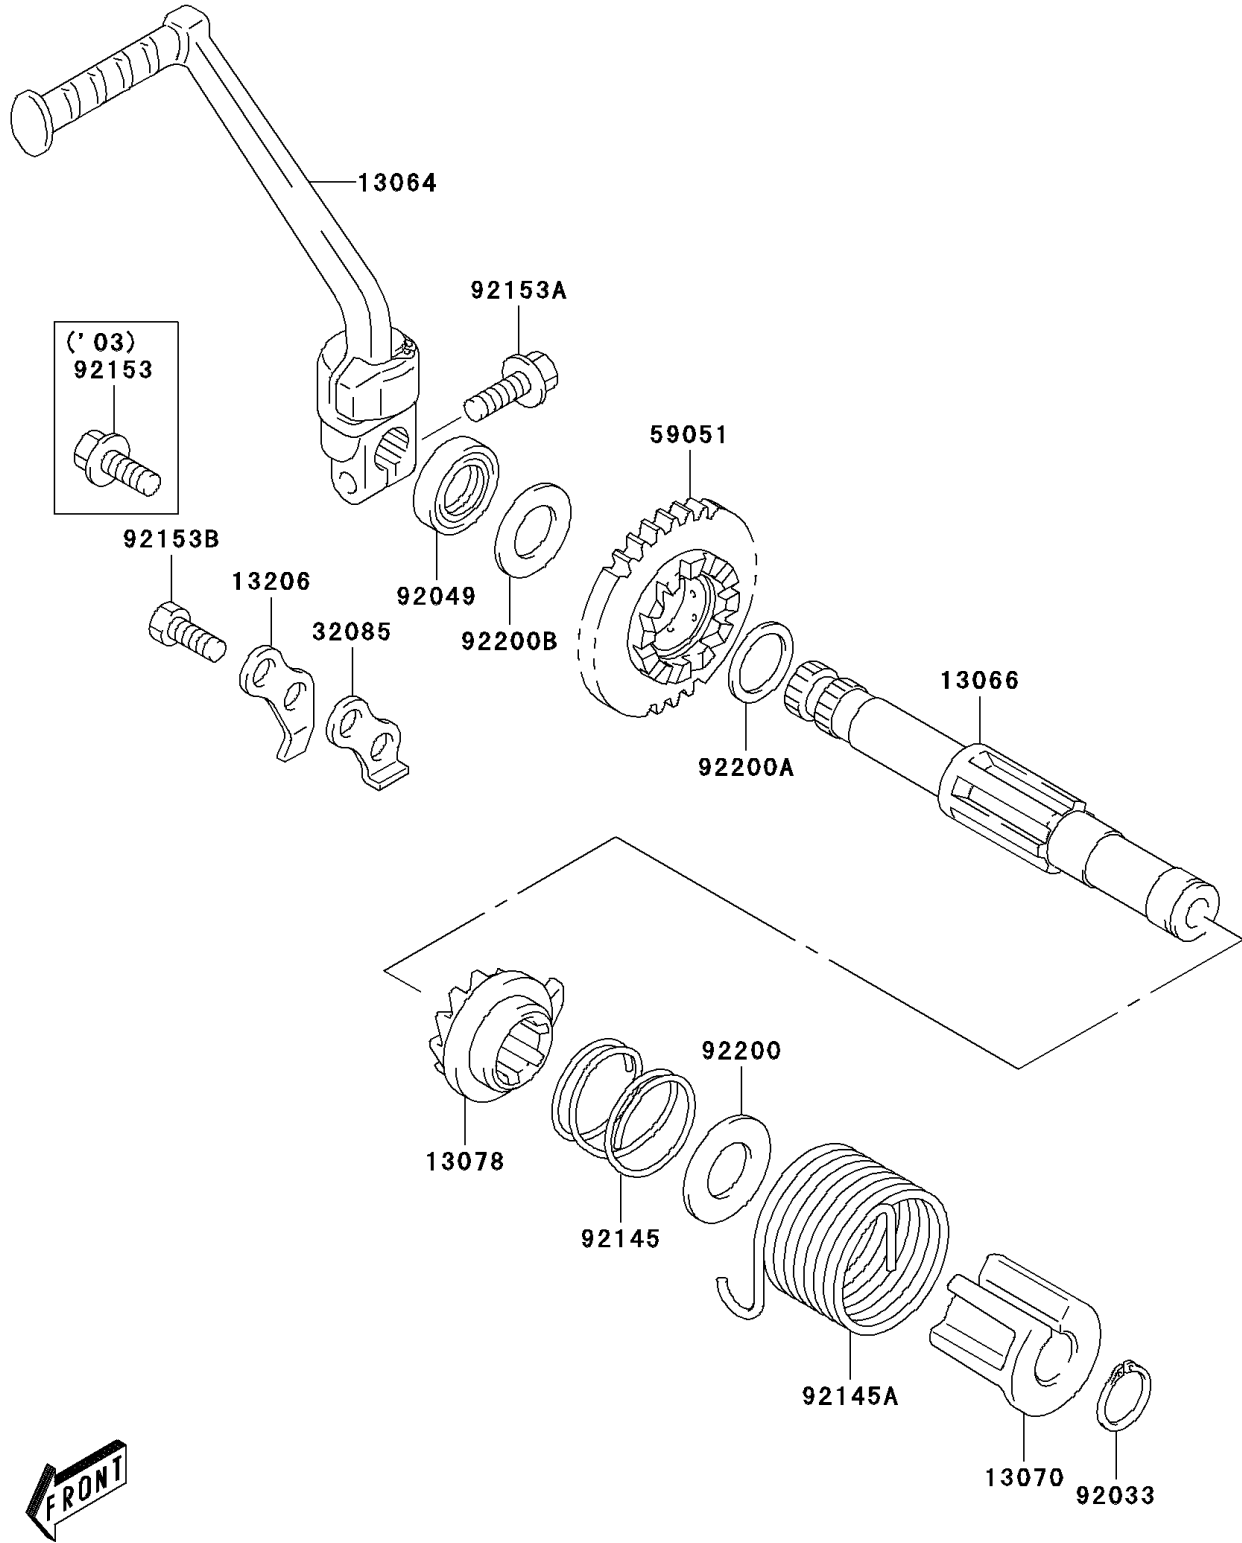

2004 KLX125L PARTS DIAGRAM

Kickstarter Mechanism

E1340

2004 KLX125L PARTS LIST

Kickstarter Mechanism

ITEM NAME	PART NUMBER	QUANTITY
LEVER-ASSY-KICK (Ref # 13064)	13064-S002	1
SHAFT-KICK (Ref # 13066)	13066-S001	1
GUIDE,KICK STARTER SHAFT (Ref # 13070)	13070-S006	1
RATCHET,KICK (Ref # 13078)	13078-S001	1
GUIDE-KICK,KICK STARTER (Ref # 13206)	13206-S001	1
STOPPER (Ref # 32085)	32085-S003	1
GEAR-SPUR,KICK STARTER DRIVE (Ref # 59051)	59051-S002	1
RING-SNAP (Ref # 92033)	92033-S034	1
SEAL-OIL (Ref # 92049)	92049-S023	1
SPRING (Ref # 92145)	92145-S042	1
SPRING (Ref # 92145A)	92145-S045	1
BOLT (Ref # 92153A)	92153-S142	1
BOLT (Ref # 92153B)	92153-S185	2
WASHER (Ref # 92200)	92200-S054	1
WASHER (Ref # 92200A)	92200-S063	1
WASHER,16X30X1 (Ref # 92200B)	92200-S073	1