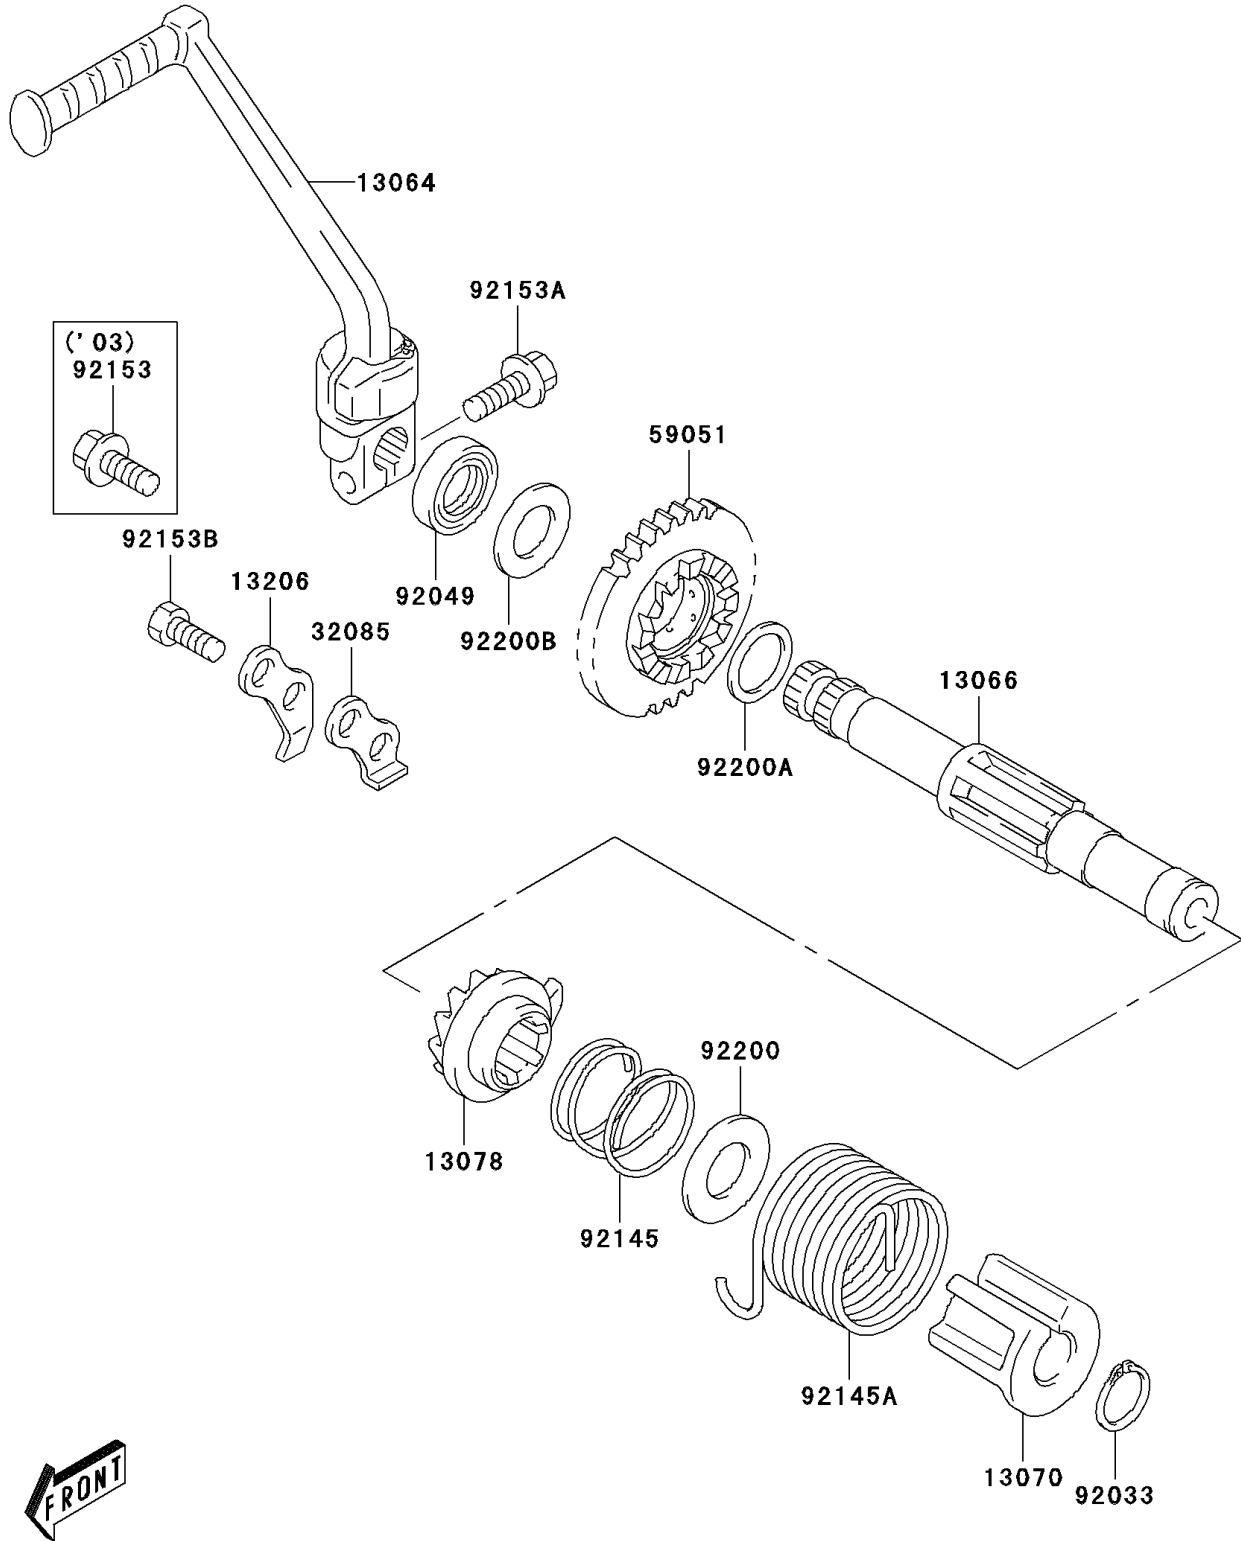

2005 KLX125L PARTS DIAGRAM

Kickstarter Mechanism

E1340

2005 KLX125L PARTS LIST

Kickstarter Mechanism

ITEM NAME	PART NUMBER	QUANTITY
LEVER-ASSY-KICK (Ref # 13064)	13064-S002	1
SHAFT-KICK (Ref # 13066)	13066-S001	1
GUIDE,KICK STARTER SHAFT (Ref # 13070)	13070-S006	1
RATCHET,KICK (Ref # 13078)	13078-S001	1
GUIDE-KICK,KICK STARTER (Ref # 13206)	13206-S001	1
STOPPER (Ref # 32085)	32085-S003	1
GEAR-SPUR,KICK STARTER DRIVE (Ref # 59051)	59051-S002	1
RING-SNAP (Ref # 92033)	92033-S034	1
SEAL-OIL (Ref # 92049)	92049-S023	1
SPRING (Ref # 92145)	92145-S042	1
SPRING (Ref # 92145A)	92145-S045	1
BOLT (Ref # 92153A)	92153-S142	1
BOLT (Ref # 92153B)	92153-S185	2
WASHER (Ref # 92200)	92200-S054	1
WASHER (Ref # 92200A)	92200-S063	1
WASHER,16X30X1 (Ref # 92200B)	92200-S073	1