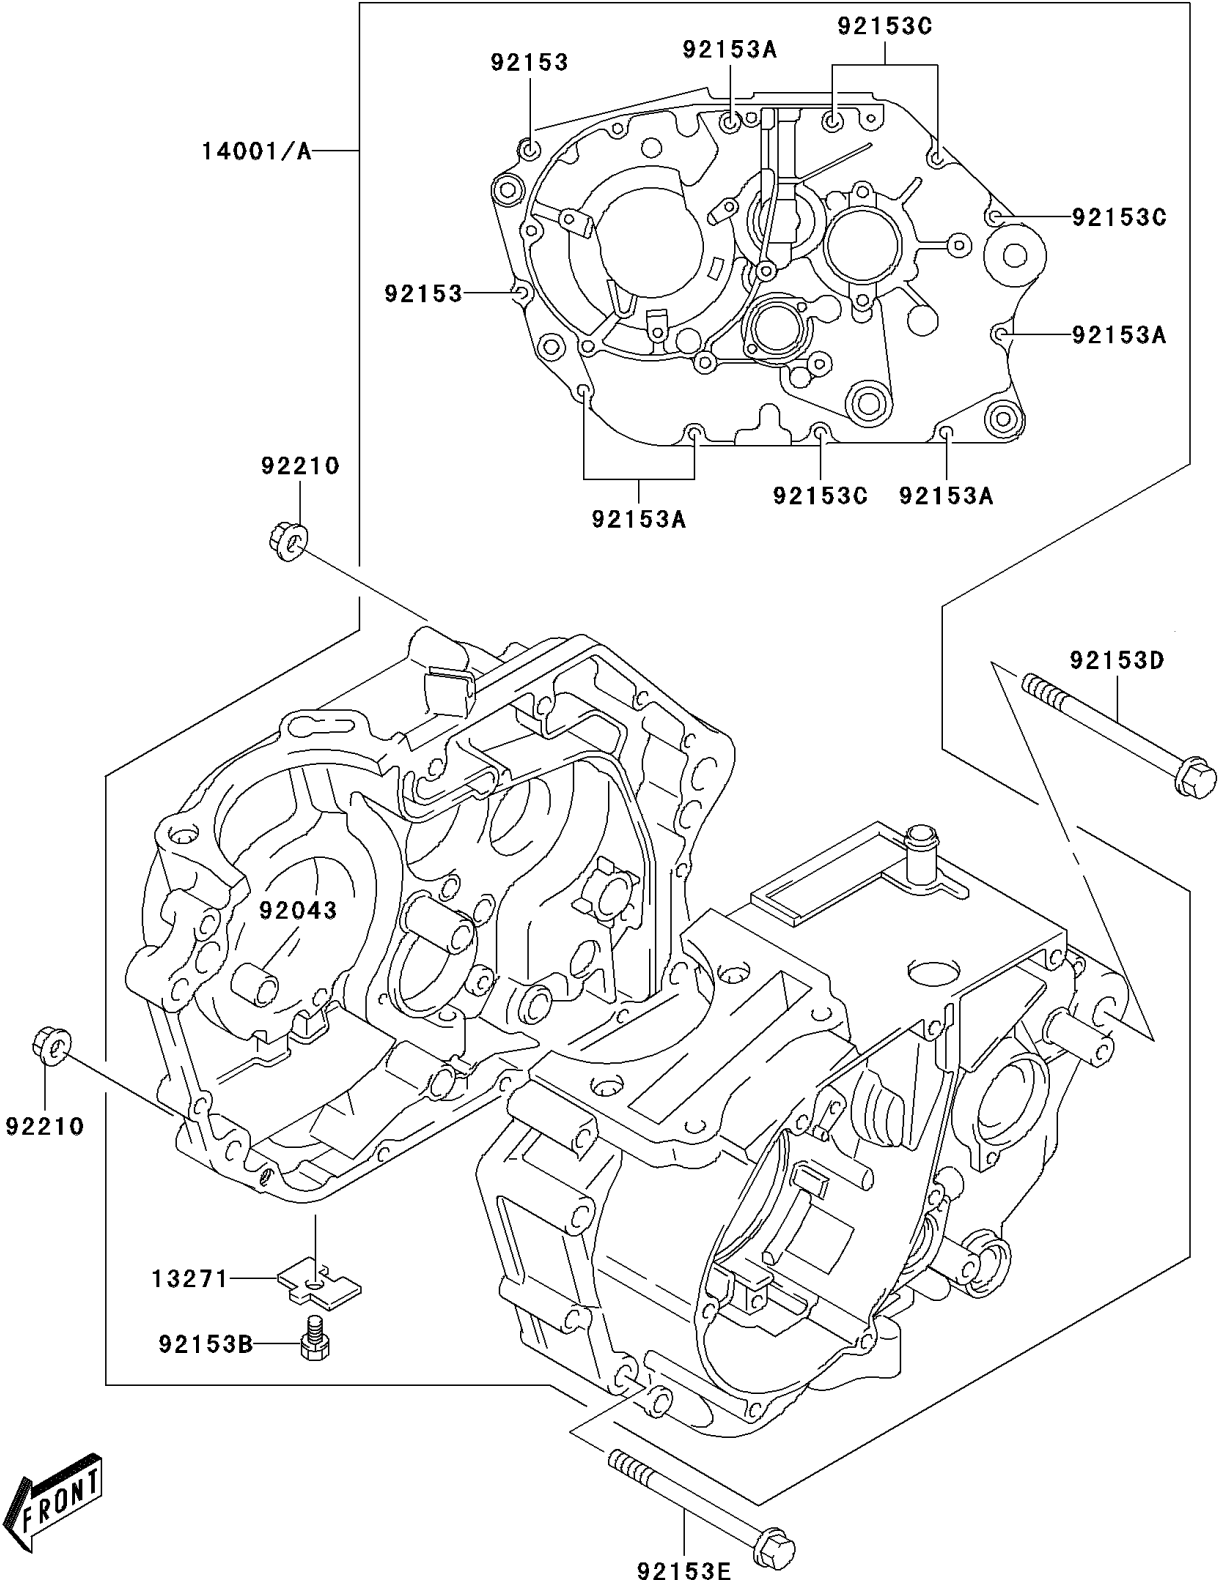

2003 KLX125L PARTS DIAGRAM

Crankcase

E1411

2003 KLX125L PARTS LIST

Crankcase

ITEM NAME	PART NUMBER	QUANTITY
PLATE,OIL GALLERY PLUG (Ref # 13271)	13271-S017	1
SET-CRANKCASE (Ref # 14001)	14001-S001	1
PIN (Ref # 92043)	92043-S003	2
BOLT (Ref # 92153)	92153-S005	2
BOLT (Ref # 92153A)	92153-S007	5
BOLT (Ref # 92153B)	92153-S125	1
BOLT (Ref # 92153C)	92153-S129	4
BOLT,L=88 (Ref # 92153D)	92153-S174	1
BOLT,L=80 (Ref # 92153E)	92153-S175	2
NUT (Ref # 92210)	92210-S094	3