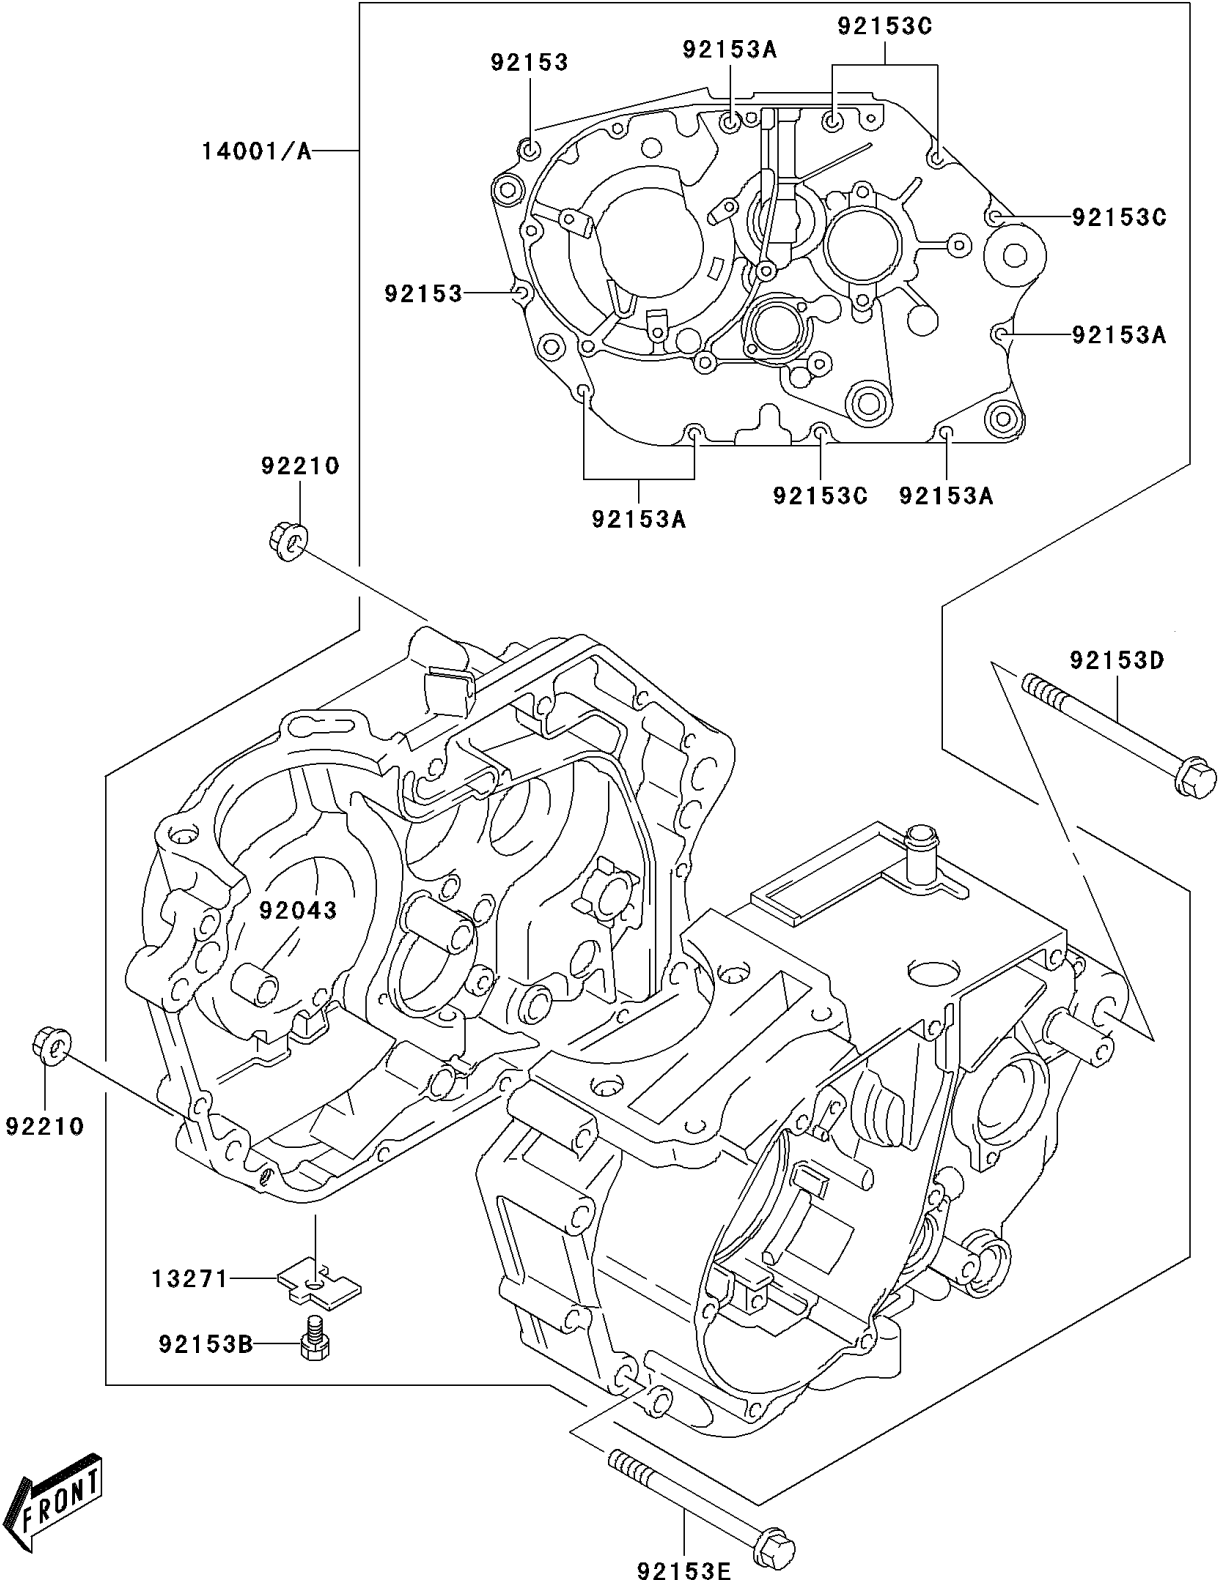

# 2004 KLX125L PARTS DIAGRAM

Crankcase

E1411

## 2004 KLX125L PARTS LIST

### Crankcase

ITEM NAME	PART NUMBER	QUANTITY
PLATE,OIL GALLERY PLUG (Ref # 13271)	13271-S017	1
SET-CRANKCASE (Ref # 14001)	14001-S001	1
PIN (Ref # 92043)	92043-S003	2
BOLT (Ref # 92153)	92153-S005	2
BOLT (Ref # 92153A)	92153-S007	5
BOLT (Ref # 92153B)	92153-S125	1
BOLT (Ref # 92153C)	92153-S129	4
BOLT,L=88 (Ref # 92153D)	92153-S174	1
BOLT,L=80 (Ref # 92153E)	92153-S175	2
NUT (Ref # 92210)	92210-S094	3