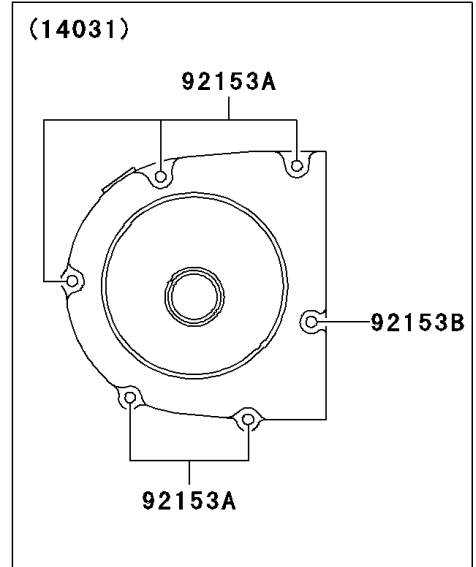

2003 KLX125L PARTS DIAGRAM

Engine Cover(s)

E1431

2003 KLX125L PARTS LIST

Engine Cover(s)

ITEM NAME	PART NUMBER	QUANTITY
GASKET,5.8X13X1.2 (Ref # 11061)	11061-S001	1
GASKET,12X16X2 (Ref # 11061A)	11061-S005	1
GASKET,13.8X18.8X0.4 (Ref # 11061B)	11061-S006	1
GASKET,CLUTCH COVER (Ref # 11061C)	11061-S036	1
GASKET,MAGNETO COVER (Ref # 11061D)	11061-S037	1
COVER-GENERATOR (Ref # 14031)	14031-S004	1
COVER-CLUTCH (Ref # 14032)	14032-S005	1
COVER,ENGINE SPROCKET (Ref # 14091)	14091-S059	1
CAP-OIL FILLER (Ref # 16115)	16115-S002	1
GAUGE,OIL LEVEL (Ref # 52005)	52005-S004	1
PIN (Ref # 92043)	92043-S003	2
RING-O,D=3.1 (Ref # 92055)	92055-S006	1
RING-O,D=3.1 (Ref # 92055A)	92055-S035	1
PLUG (Ref # 92066A)	92066-S015	1
PLUG (Ref # 92066B)	92066-S017	1
PLUG,20X10 (Ref # 92066C)	92066-S018	1
BOLT (Ref # 92153)	92153-S005	1
BOLT (Ref # 92153A)	92153-S062	14
BOLT (Ref # 92153B)	92153-S128	1
BOLT (Ref # 92153D)	92153-S240	2