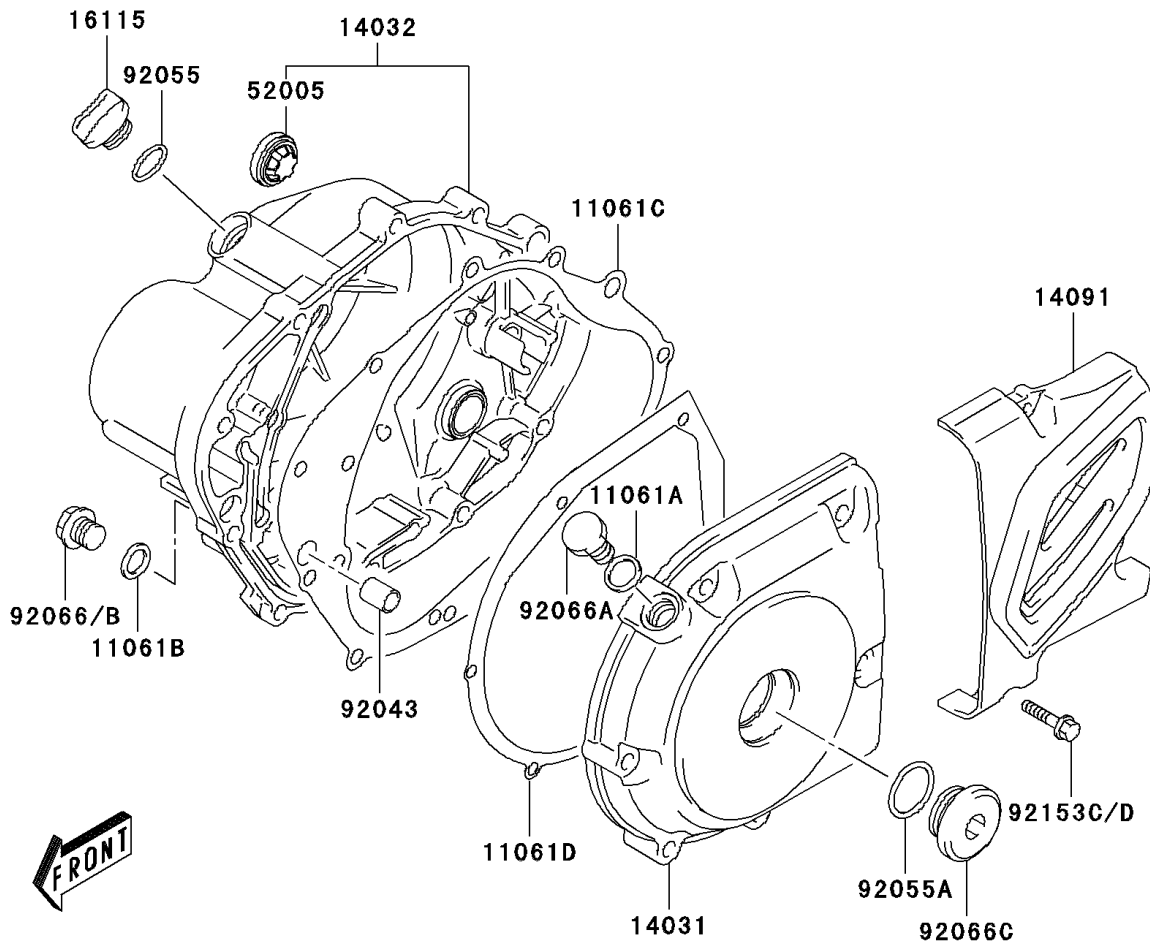

2003 KLX125L PARTS DIAGRAM

Engine Cover(s)

E1431

2003 KLX125L PARTS LIST

Engine Cover(s)

ITEM NAME	PART NUMBER	QUANTITY
GASKET,5.8X13X1.2 (Ref # 11061)	11061-S001	1
GASKET,12X16X2 (Ref # 11061A)	11061-S005	1
GASKET,13.8X18.8X0.4 (Ref # 11061B)	11061-S006	1
GASKET,CLUTCH COVER (Ref # 11061C)	11061-S036	1
GASKET,MAGNETO COVER (Ref # 11061D)	11061-S037	1
COVER-GENERATOR (Ref # 14031)	14031-S004	1
COVER-CLUTCH (Ref # 14032)	14032-S005	1
COVER,ENGINE SPROCKET (Ref # 14091)	14091-S059	1
CAP-OIL FILLER (Ref # 16115)	16115-S002	1
GAUGE,OIL LEVEL (Ref # 52005)	52005-S004	1
PIN (Ref # 92043)	92043-S003	2
RING-O,D=3.1 (Ref # 92055)	92055-S006	1
RING-O,D=3.1 (Ref # 92055A)	92055-S035	1
PLUG (Ref # 92066A)	92066-S015	1
PLUG (Ref # 92066B)	92066-S017	1
PLUG,20X10 (Ref # 92066C)	92066-S018	1
BOLT (Ref # 92153)	92153-S005	1
BOLT (Ref # 92153A)	92153-S062	14
BOLT (Ref # 92153B)	92153-S128	1
BOLT (Ref # 92153D)	92153-S240	2