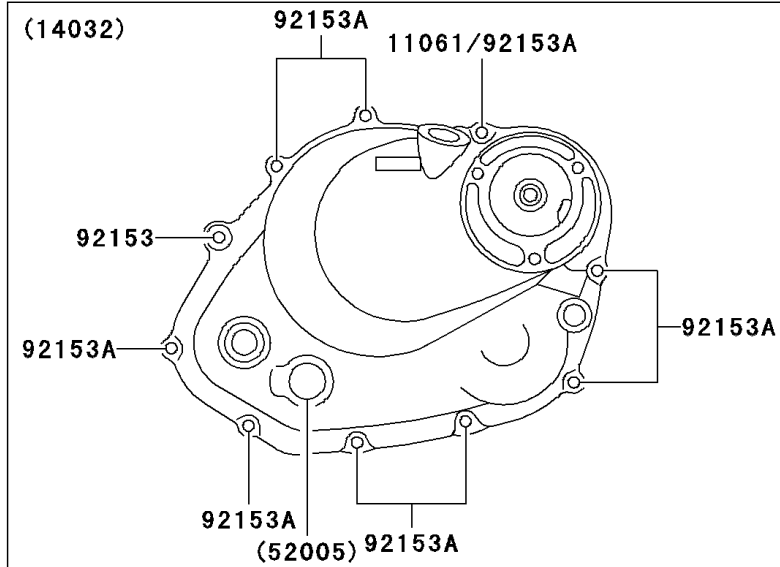

2003 KLX125L PARTS DIAGRAM

Engine Cover(s)

E1431

2003 KLX125L PARTS LIST

Engine Cover(s)

ITEM NAME	PART NUMBER	QUANTITY
GASKET,5.8X13X1.2 (Ref # 11061)	11061-S001	1
GASKET,12X16X2 (Ref # 11061A)	11061-S005	1
GASKET,13.8X18.8X0.4 (Ref # 11061B)	11061-S006	1
GASKET,CLUTCH COVER (Ref # 11061C)	11061-S036	1
GASKET,MAGNETO COVER (Ref # 11061D)	11061-S037	1
COVER-GENERATOR (Ref # 14031)	14031-S004	1
COVER-CLUTCH (Ref # 14032)	14032-S005	1
COVER,ENGINE SPROCKET (Ref # 14091)	14091-S059	1
CAP-OIL FILLER (Ref # 16115)	16115-S002	1
GAUGE,OIL LEVEL (Ref # 52005)	52005-S004	1
PIN (Ref # 92043)	92043-S003	2
RING-O,D=3.1 (Ref # 92055)	92055-S006	1
RING-O,D=3.1 (Ref # 92055A)	92055-S035	1
PLUG (Ref # 92066A)	92066-S015	1
PLUG (Ref # 92066B)	92066-S017	1
PLUG,20X10 (Ref # 92066C)	92066-S018	1
BOLT (Ref # 92153)	92153-S005	1
BOLT (Ref # 92153A)	92153-S062	14
BOLT (Ref # 92153B)	92153-S128	1
BOLT (Ref # 92153D)	92153-S240	2