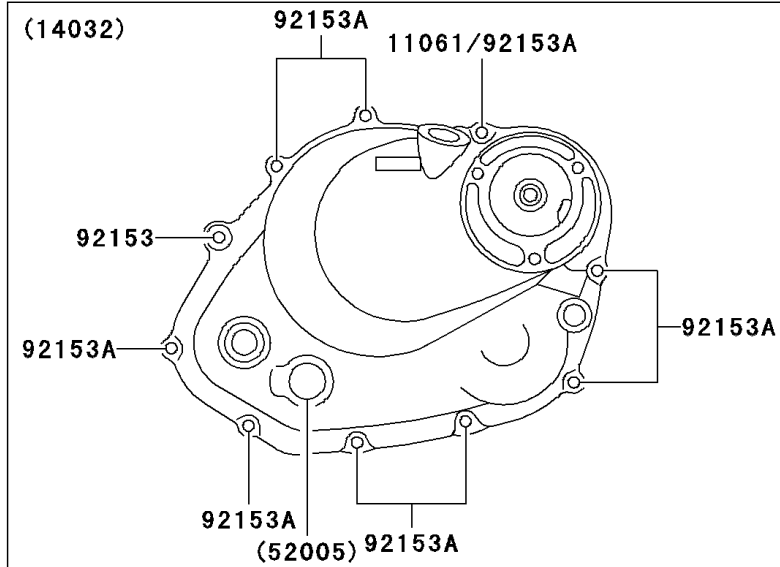

# 2005 KLX125L PARTS DIAGRAM

Engine Cover(s)

E1431

## 2005 KLX125L PARTS LIST

### Engine Cover(s)

ITEM NAME	PART NUMBER	QUANTITY
GASKET,5.8X13X1.2 (Ref # 11061)	11061-S001	1
GASKET,12X16X2 (Ref # 11061A)	11061-S005	1
GASKET,13.8X18.8X0.4 (Ref # 11061B)	11061-S006	1
GASKET,CLUTCH COVER (Ref # 11061C)	11061-S036	1
GASKET,MAGNETO COVER (Ref # 11061D)	11061-S037	1
COVER-GENERATOR (Ref # 14031)	14031-S004	1
COVER-CLUTCH (Ref # 14032)	14032-S005	1
COVER,ENGINE SPROCKET (Ref # 14091)	14091-S059	1
CAP-OIL FILLER (Ref # 16115)	16115-S002	1
GAUGE,OIL LEVEL (Ref # 52005)	52005-S004	1
PIN (Ref # 92043)	92043-S003	2
RING-O,D=3.1 (Ref # 92055)	92055-S006	1
RING-O,D=3.1 (Ref # 92055A)	92055-S035	1
PLUG (Ref # 92066)	92066-S002	1
PLUG (Ref # 92066A)	92066-S015	1
PLUG,20X10 (Ref # 92066C)	92066-S018	1
BOLT (Ref # 92153)	92153-S005	1
BOLT (Ref # 92153A)	92153-S062	14
BOLT (Ref # 92153B)	92153-S128	1
BOLT (Ref # 92153C)	92153-S173	2