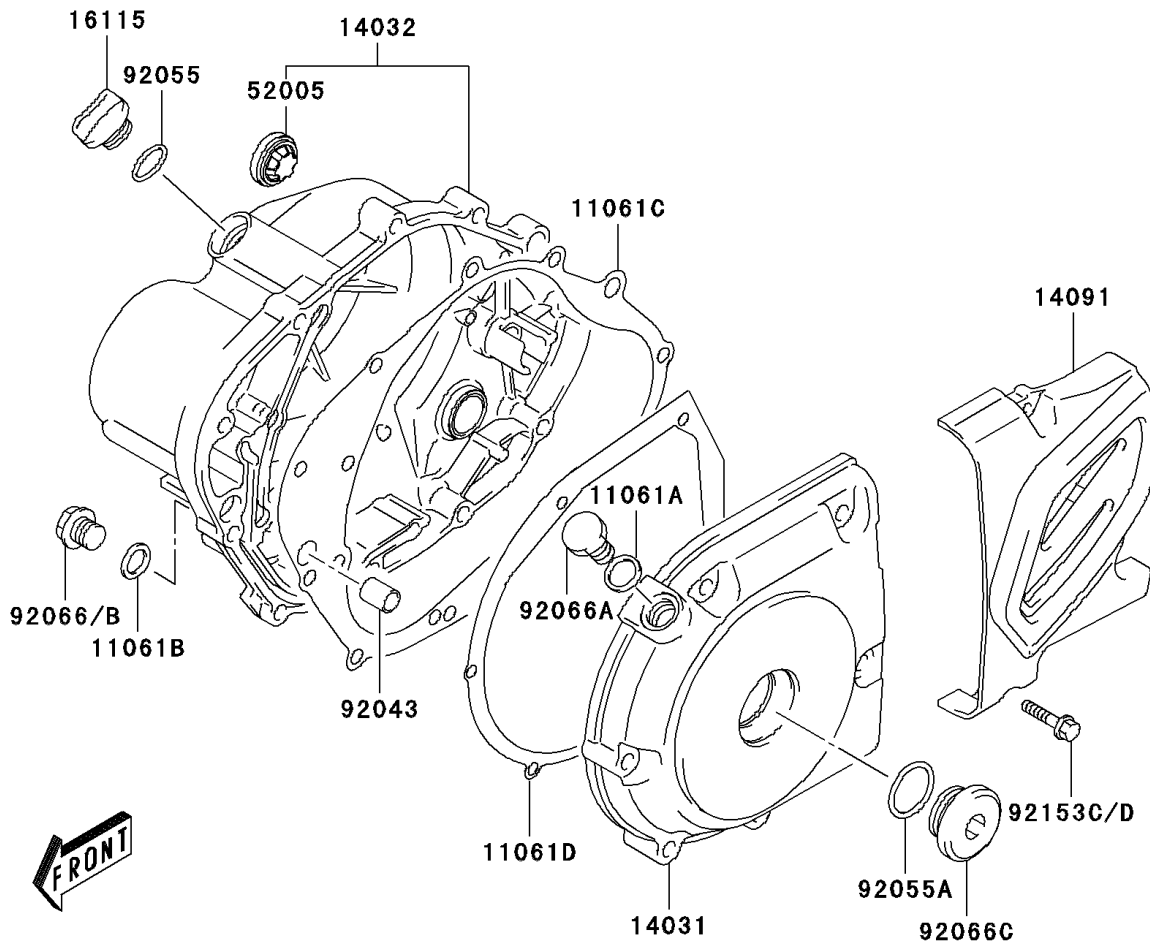

# 2005 KLX125L PARTS DIAGRAM

Engine Cover(s)

E1431

## 2005 KLX125L PARTS LIST

### Engine Cover(s)

ITEM NAME	PART NUMBER	QUANTITY
GASKET,5.8X13X1.2 (Ref # 11061)	11061-S001	1
GASKET,12X16X2 (Ref # 11061A)	11061-S005	1
GASKET,13.8X18.8X0.4 (Ref # 11061B)	11061-S006	1
GASKET,CLUTCH COVER (Ref # 11061C)	11061-S036	1
GASKET,MAGNETO COVER (Ref # 11061D)	11061-S037	1
COVER-GENERATOR (Ref # 14031)	14031-S004	1
COVER-CLUTCH (Ref # 14032)	14032-S005	1
COVER,ENGINE SPROCKET (Ref # 14091)	14091-S059	1
CAP-OIL FILLER (Ref # 16115)	16115-S002	1
GAUGE,OIL LEVEL (Ref # 52005)	52005-S004	1
PIN (Ref # 92043)	92043-S003	2
RING-O,D=3.1 (Ref # 92055)	92055-S006	1
RING-O,D=3.1 (Ref # 92055A)	92055-S035	1
PLUG (Ref # 92066)	92066-S002	1
PLUG (Ref # 92066A)	92066-S015	1
PLUG,20X10 (Ref # 92066C)	92066-S018	1
BOLT (Ref # 92153)	92153-S005	1
BOLT (Ref # 92153A)	92153-S062	14
BOLT (Ref # 92153B)	92153-S128	1
BOLT (Ref # 92153C)	92153-S173	2