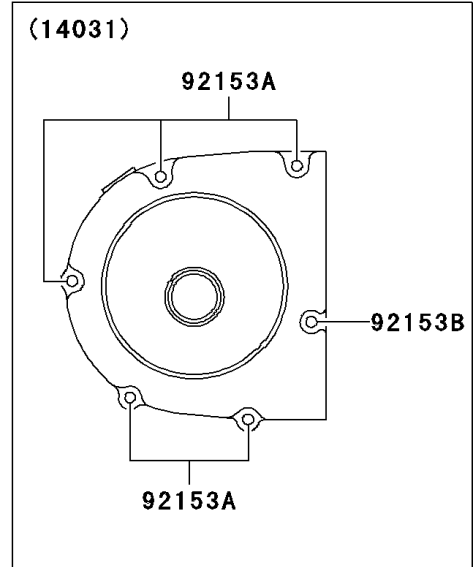

# 2005 KLX125L PARTS DIAGRAM

Engine Cover(s)

E1431

## 2005 KLX125L PARTS LIST

### Engine Cover(s)

ITEM NAME	PART NUMBER	QUANTITY
GASKET,5.8X13X1.2 (Ref # 11061)	11061-S001	1
GASKET,12X16X2 (Ref # 11061A)	11061-S005	1
GASKET,13.8X18.8X0.4 (Ref # 11061B)	11061-S006	1
GASKET,CLUTCH COVER (Ref # 11061C)	11061-S036	1
GASKET,MAGNETO COVER (Ref # 11061D)	11061-S037	1
COVER-GENERATOR (Ref # 14031)	14031-S004	1
COVER-CLUTCH (Ref # 14032)	14032-S005	1
COVER,ENGINE SPROCKET (Ref # 14091)	14091-S059	1
CAP-OIL FILLER (Ref # 16115)	16115-S002	1
GAUGE,OIL LEVEL (Ref # 52005)	52005-S004	1
PIN (Ref # 92043)	92043-S003	2
RING-O,D=3.1 (Ref # 92055)	92055-S006	1
RING-O,D=3.1 (Ref # 92055A)	92055-S035	1
PLUG (Ref # 92066)	92066-S002	1
PLUG (Ref # 92066A)	92066-S015	1
PLUG,20X10 (Ref # 92066C)	92066-S018	1
BOLT (Ref # 92153)	92153-S005	1
BOLT (Ref # 92153A)	92153-S062	14
BOLT (Ref # 92153B)	92153-S128	1
BOLT (Ref # 92153C)	92153-S173	2