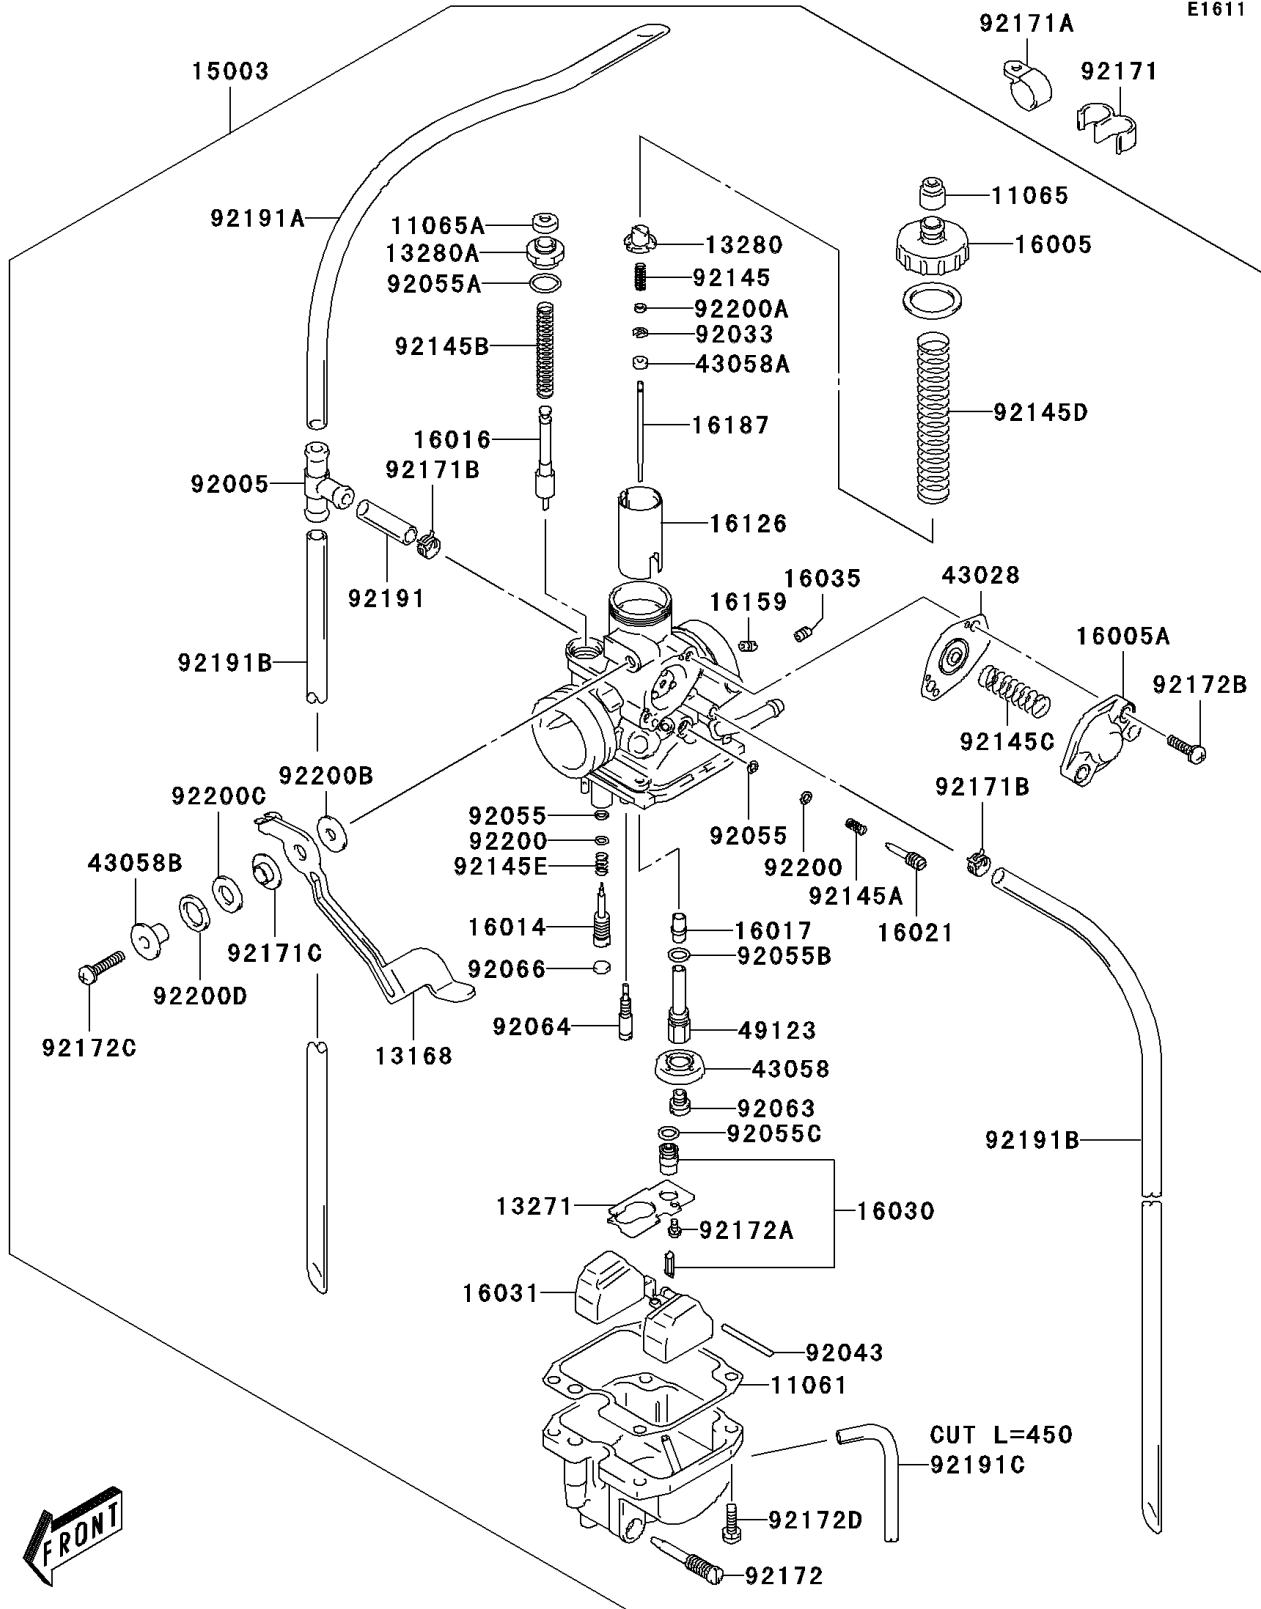

# 2004 KLX125L PARTS DIAGRAM

Carburetor

E1611

## 2004 KLX125L PARTS LIST

### Carburetor

ITEM NAME	PART NUMBER	QUANTITY
GASKET (Ref # 11061)	11061-S052	1
CAP (Ref # 11065)	11065-S020	1
CAP (Ref # 11065A)	11065-S031	1
LEVER (Ref # 13168)	13168-S001	1
PLATE (Ref # 13271)	13271-S036	1
HOLDER (Ref # 13280)	13280-S015	1
HOLDER (Ref # 13280A)	13280-S021	1
CARBURETOR-ASSY (Ref # 15003)	15003-S003	1
TOP-CHAMBER (Ref # 16005)	16005-S003	1
TOP-CHAMBER (Ref # 16005A)	16005-S004	1
SCREW-PILOT AIR (Ref # 16014)	16014-S003	1
PLUNGER (Ref # 16016)	16016-S006	1
JET-NEEDLE (Ref # 16017)	16017-S002	1
SCREW-THROTTLE STOP (Ref # 16021)	16021-S002	1
VALVE-FLOAT (Ref # 16030)	16030-S003	1
FLOAT (Ref # 16031)	16031-S003	1
JET-AIR,#85 (Ref # 16035)	16035-S002	1
VALVE,PISTON (Ref # 16126)	16126-S005	1
JET-POWER,POWER,145 (Ref # 16159)	16159-S001	1
NEEDLE-JET (Ref # 16187)	16187-S003	1
DIAPHRAGM (Ref # 43028)	43028-S008	1
RING (Ref # 43058)	43058-S002	1
RING (Ref # 43058A)	43058-S005	1
RING (Ref # 43058B)	43058-S006	1
HOLDER-MAIN JET (Ref # 49123)	49123-S003	1
FITTING (Ref # 92005)	92005-S004	1
RING-SNAP (Ref # 92033)	92033-S033	1
PIN (Ref # 92043)	92043-S034	1
RING-O (Ref # 92055)	92055-S013	2

## 2004 KLX125L PARTS LIST

Carburetor

ITEM NAME	PART NUMBER	QUANTITY
WASHER (Ref # 92200D)	92200-S124	1