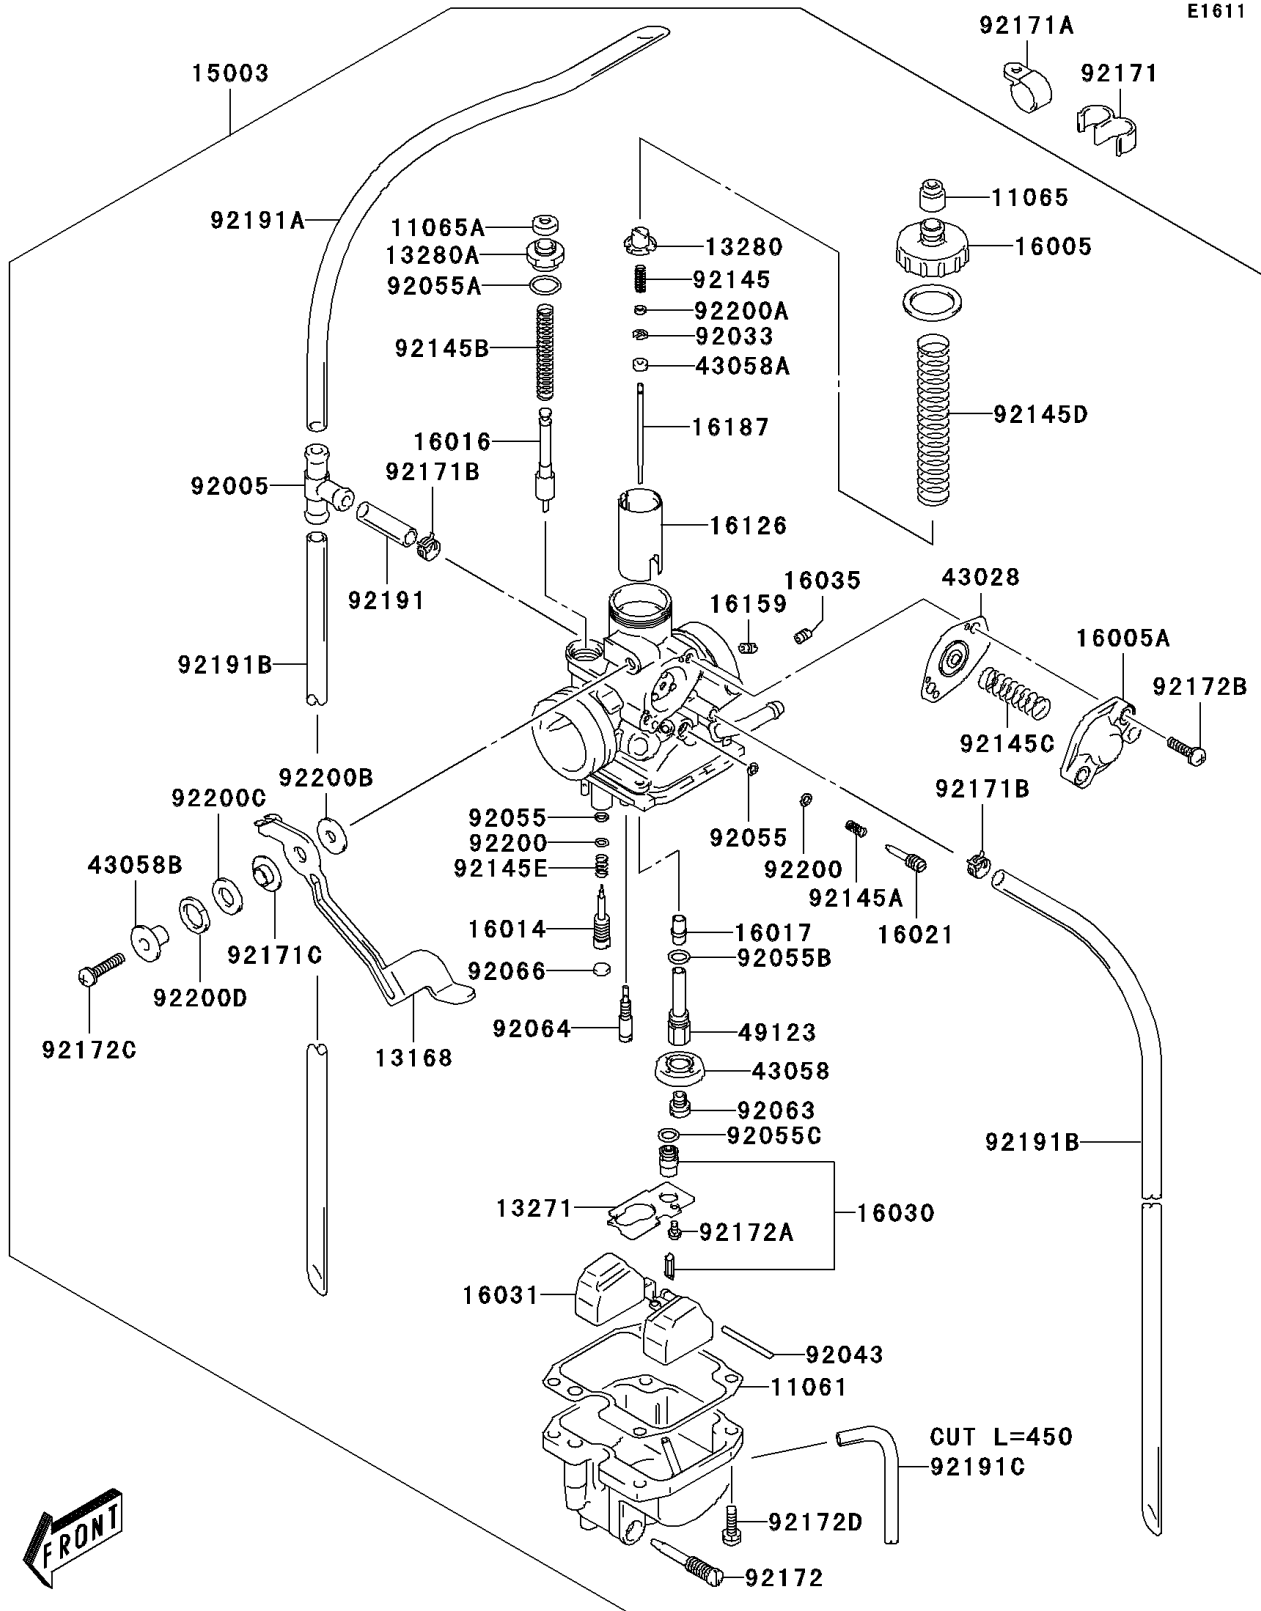

# 2005 KLX125L PARTS DIAGRAM

Carburetor

E1611

## 2005 KLX125L PARTS LIST

### Carburetor

ITEM NAME	PART NUMBER	QUANTITY
GASKET (Ref # 11061)	11061-S052	1
CAP (Ref # 11065)	11065-S020	1
CAP (Ref # 11065A)	11065-S031	1
LEVER (Ref # 13168)	13168-S001	1
PLATE (Ref # 13271)	13271-S036	1
HOLDER (Ref # 13280)	13280-S015	1
HOLDER (Ref # 13280A)	13280-S021	1
CARBURETOR-ASSY (Ref # 15003)	15003-S003	1
TOP-CHAMBER (Ref # 16005)	16005-S003	1
TOP-CHAMBER (Ref # 16005A)	16005-S004	1
SCREW-PILOT AIR (Ref # 16014)	16014-S003	1
PLUNGER (Ref # 16016)	16016-S006	1
JET-NEEDLE (Ref # 16017)	16017-S002	1
SCREW-THROTTLE STOP (Ref # 16021)	16021-S002	1
VALVE-FLOAT (Ref # 16030)	16030-S003	1
FLOAT (Ref # 16031)	16031-S003	1
JET-AIR,#85 (Ref # 16035)	16035-S002	1
VALVE,PISTON (Ref # 16126)	16126-S005	1
JET-POWER,POWER,145 (Ref # 16159)	16159-S001	1
NEEDLE-JET (Ref # 16187)	16187-S003	1
DIAPHRAGM (Ref # 43028)	43028-S008	1
RING (Ref # 43058)	43058-S002	1
RING (Ref # 43058A)	43058-S005	1
RING (Ref # 43058B)	43058-S006	1
HOLDER-MAIN JET (Ref # 49123)	49123-S003	1
FITTING (Ref # 92005)	92005-S004	1
RING-SNAP (Ref # 92033)	92033-S033	1
PIN (Ref # 92043)	92043-S034	1
RING-O (Ref # 92055)	92055-S013	2

## 2005 KLX125L PARTS LIST

Carburetor

ITEM NAME	PART NUMBER	QUANTITY
WASHER (Ref # 92200D)	92200-S124	1