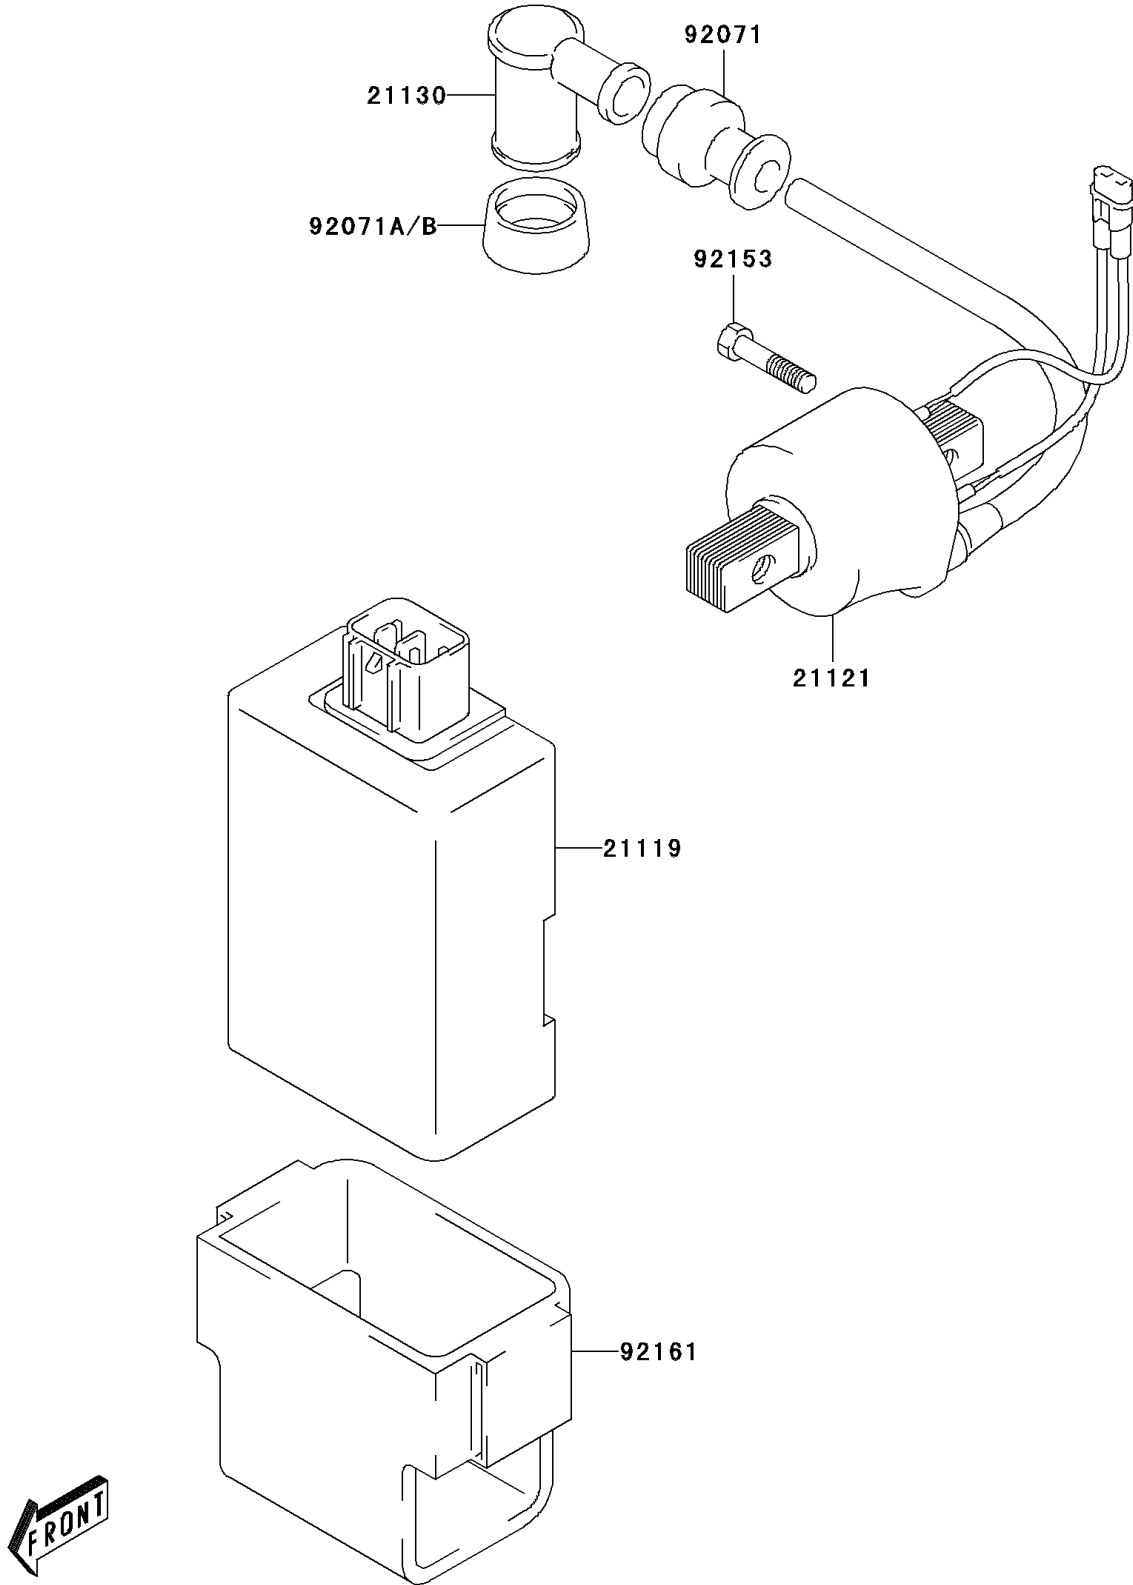

2004 KLX125L PARTS DIAGRAM

Ignition System

E1830

2004 KLX125L PARTS LIST

Ignition System

ITEM NAME	PART NUMBER	QUANTITY
IGNITER (Ref # 21119)	21119-S003	1
COIL-IGNITION (Ref # 21121)	21121-S003	1
CAP-SPARK PLUG (Ref # 21130)	21130-S003	1
GROMMET,HIGHTENSION (Ref # 92071)	92071-S004	1
GROMMET,SPARK PLUG CAP (Ref # 92071A)	92071-S005	1
BOLT (Ref # 92153)	92153-S002	2
DAMPER (Ref # 92161)	92161-S058	1