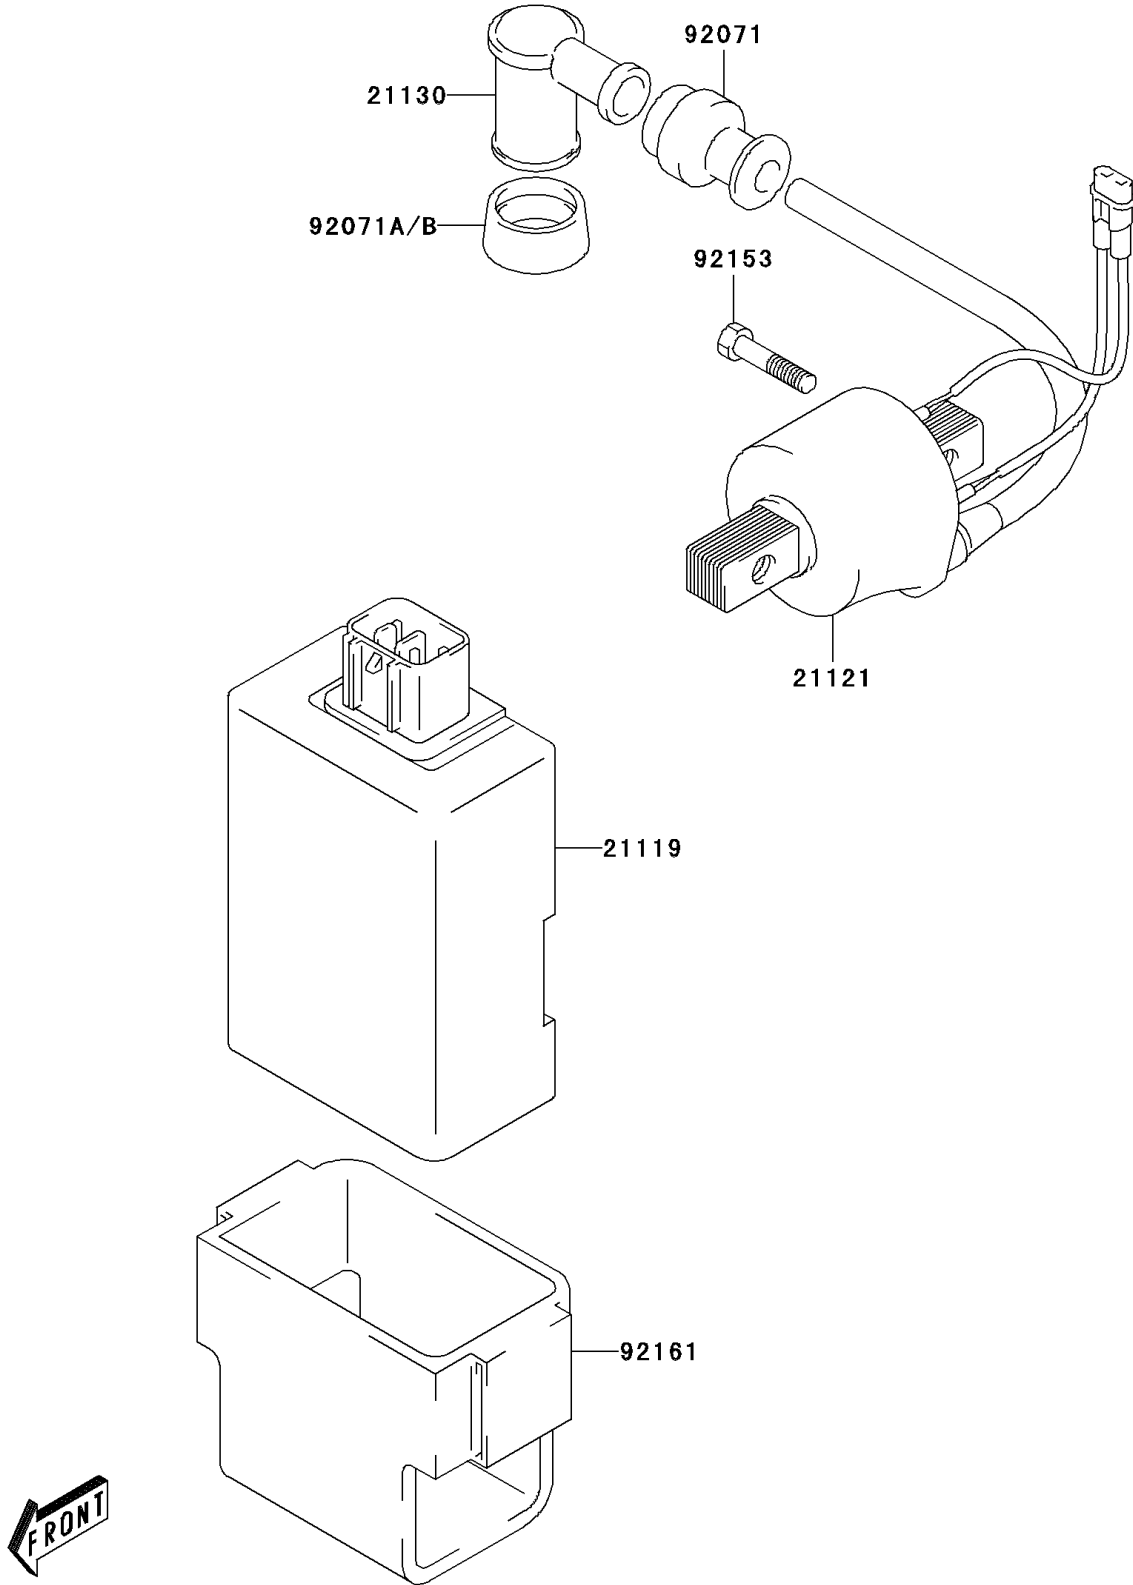

# 2005 KLX125L PARTS DIAGRAM

Ignition System

E1830

## 2005 KLX125L PARTS LIST

### Ignition System

ITEM NAME	PART NUMBER	QUANTITY
IGNITER (Ref # 21119)	21119-S003	1
COIL-IGNITION (Ref # 21121)	21121-S003	1
CAP-SPARK PLUG (Ref # 21130)	21130-S003	1
GROMMET,HIGHTENSION (Ref # 92071)	92071-S004	1
GROMMET,SPARK PLUG CAP (Ref # 92071B)	92071-S013	1
BOLT (Ref # 92153)	92153-S002	2
DAMPER (Ref # 92161)	92161-S058	1