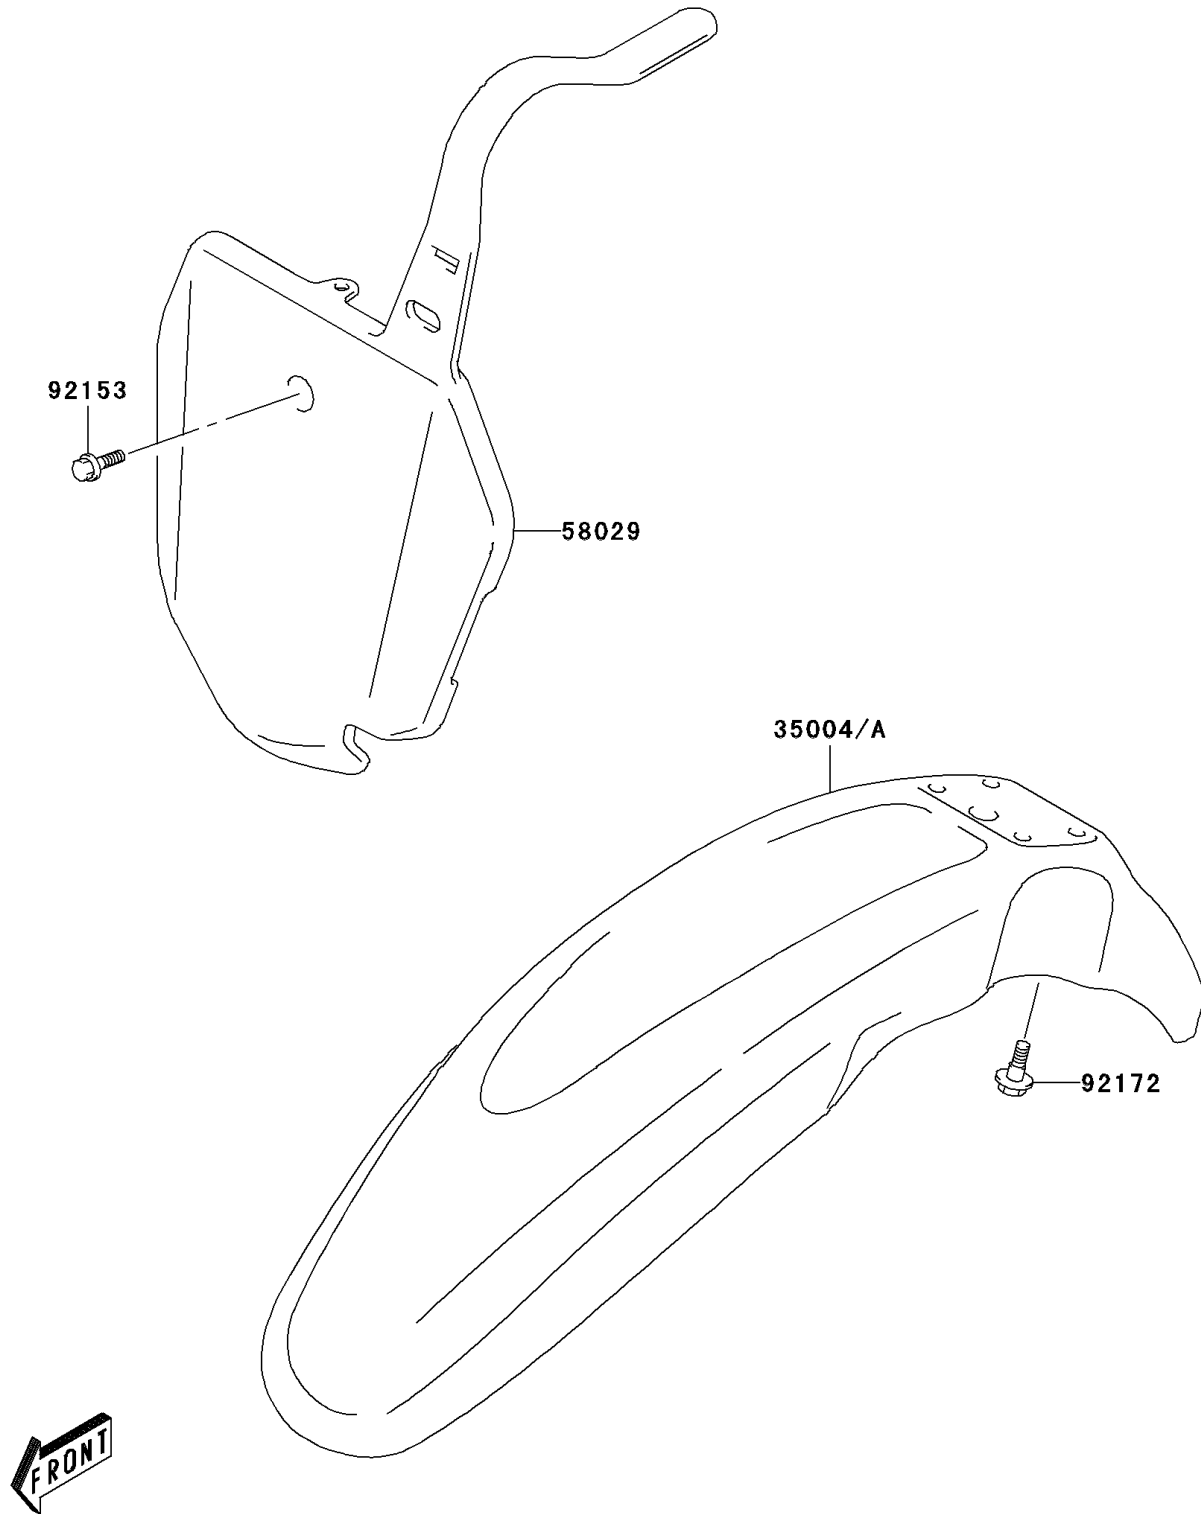

# 2003 KLX125L PARTS DIAGRAM

Front Fender(s)

F2171

## 2003 KLX125L PARTS LIST

### Front Fender(s)

ITEM NAME	PART NUMBER	QUANTITY
FENDER-FRONT,L.GREEN (Ref # 35004)	35004-S006-535	1
PLATE-NUMBER,S.WHITE (Ref # 58029)	58029-S001-533	1
BOLT (Ref # 92153)	92153-S002	1
SCREW (Ref # 92172)	92172-S101	4