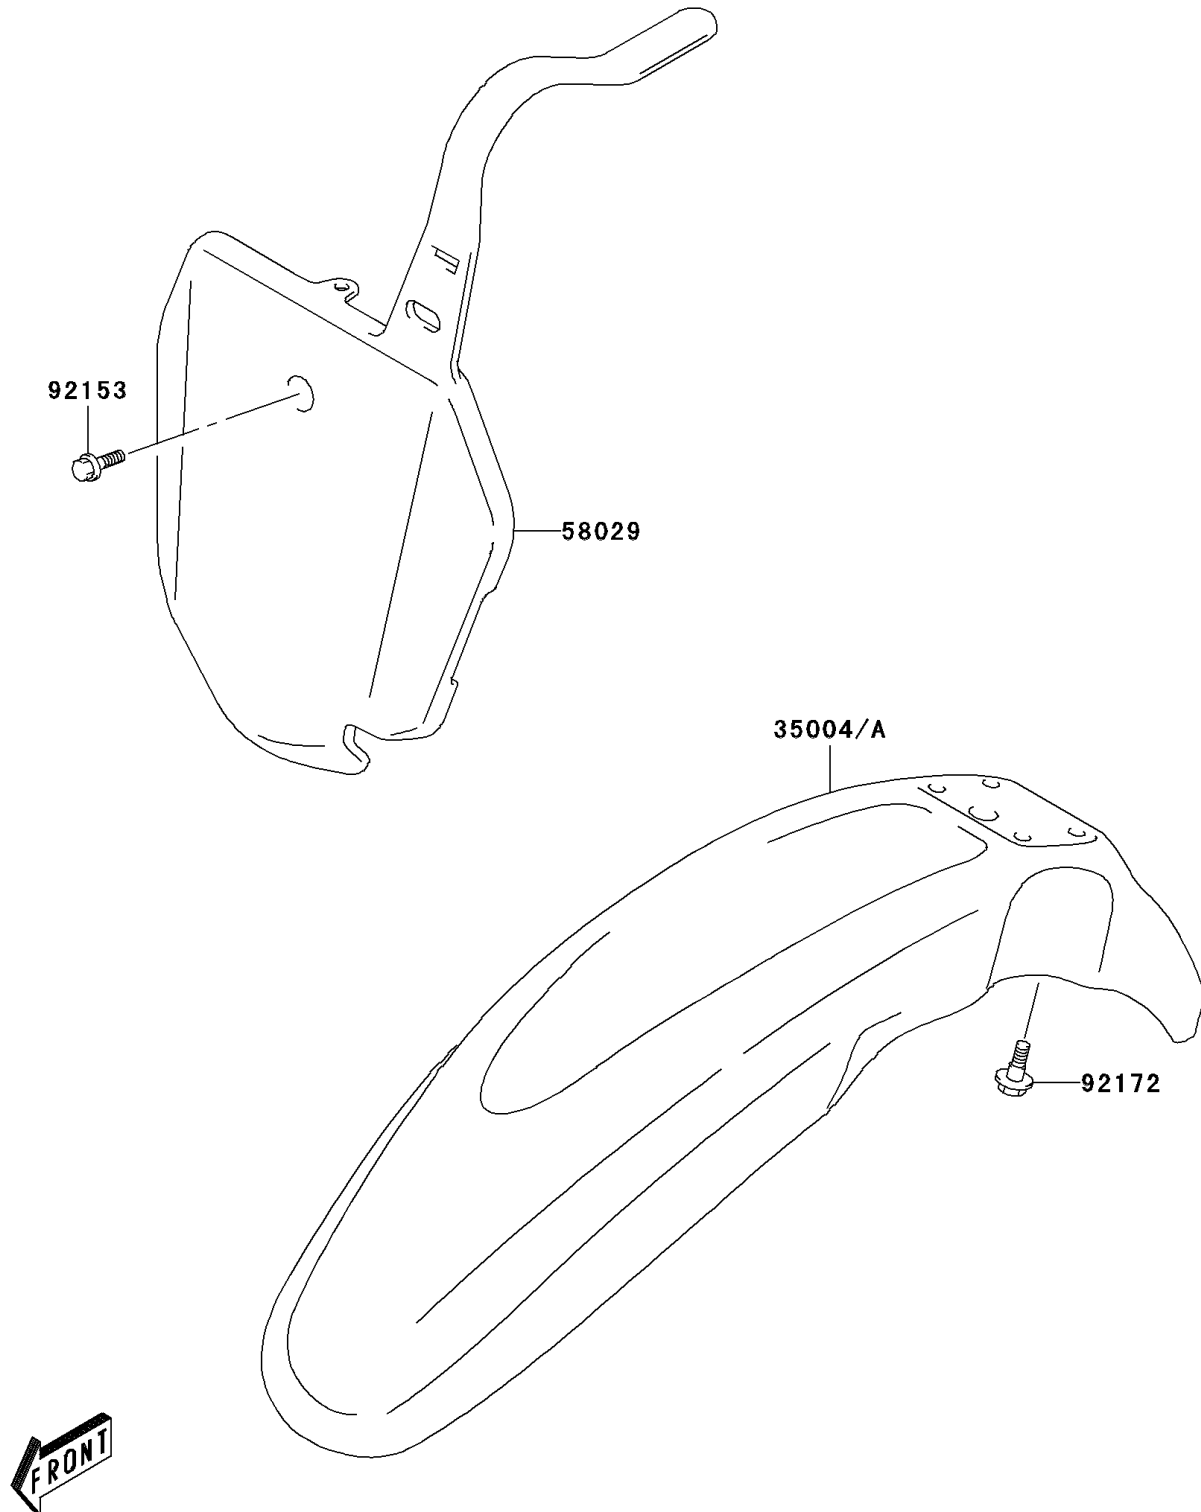

2005 KLX125L PARTS DIAGRAM

Front Fender(s)

F2171

2005 KLX125L PARTS LIST

Front Fender(s)

ITEM NAME	PART NUMBER	QUANTITY
FENDER-FRONT,L.GREEN (Ref # 35004A)	35004-S006-908	1
PLATE-NUMBER,S.WHITE (Ref # 58029)	58029-S001-533	1
BOLT (Ref # 92153)	92153-S002	1
SCREW (Ref # 92172)	92172-S101	4