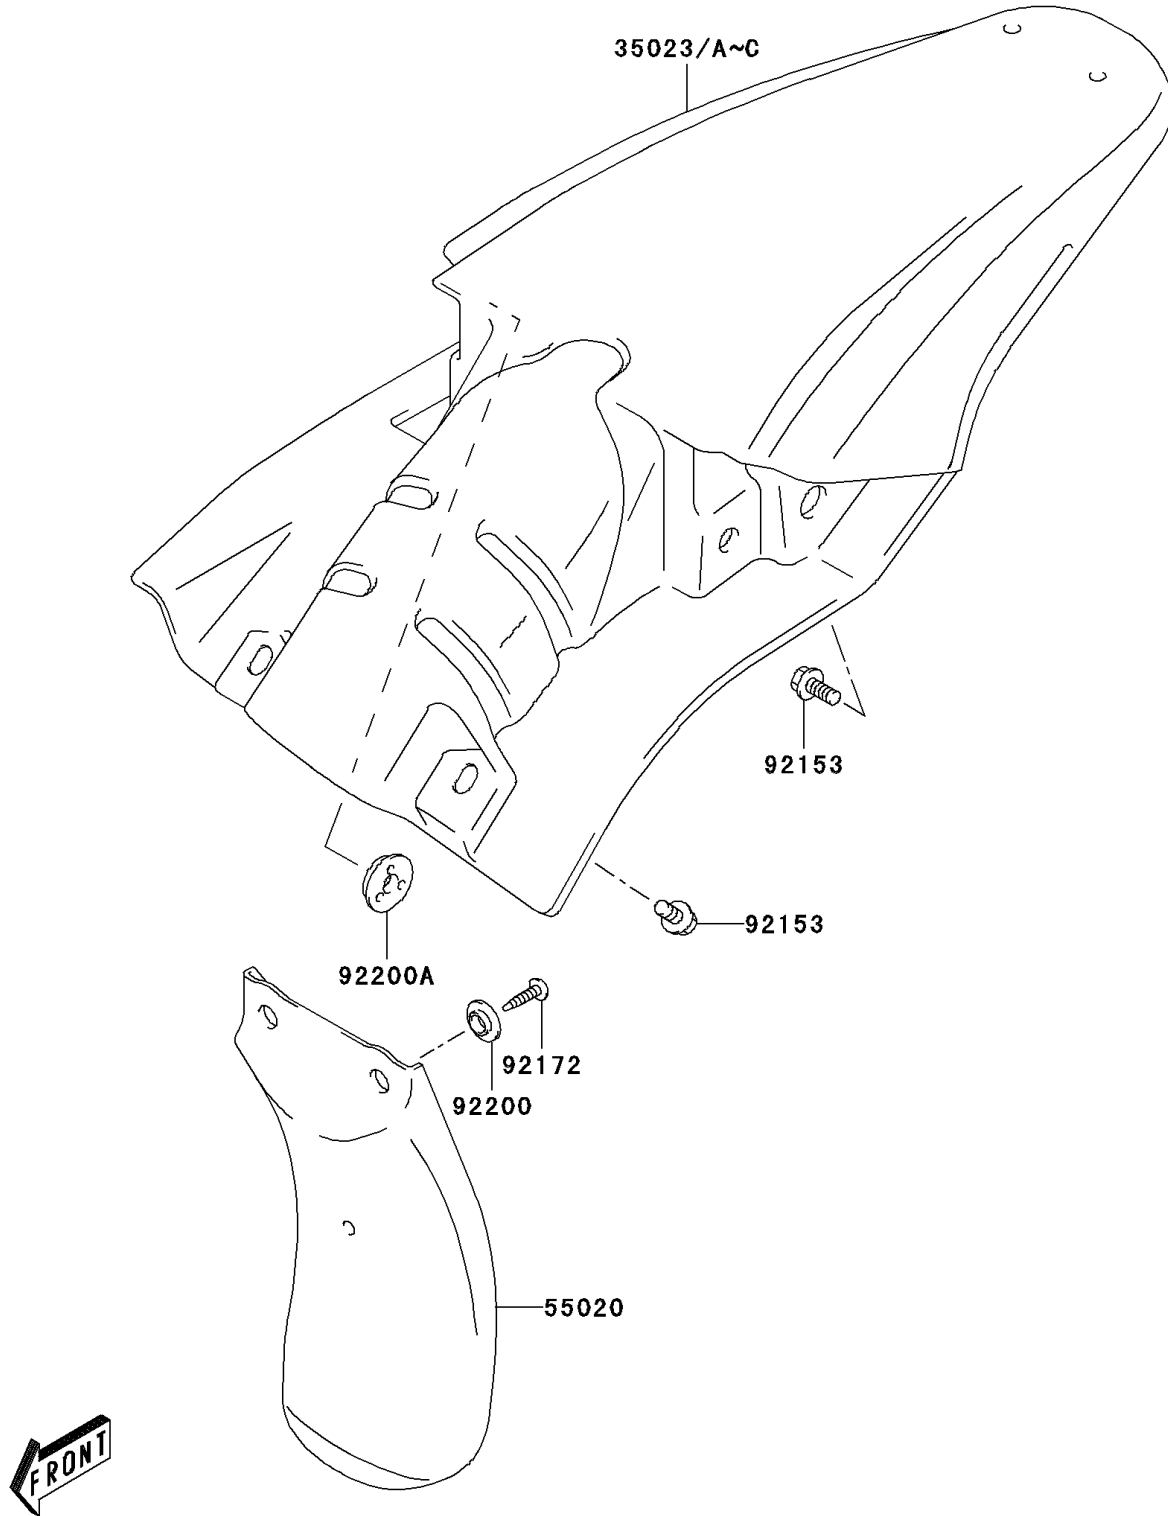

# 2003 KLX125L PARTS DIAGRAM

Rear Fender(s)

F2172

## 2003 KLX125L PARTS LIST

### Rear Fender(s)

ITEM NAME	PART NUMBER	QUANTITY
GUARD,REAR FENDER,FR (Ref # 55020)	55020-S005	1
BOLT (Ref # 92153)	92153-S161	3
SCREW (Ref # 92172)	92172-S031	2
WASHER (Ref # 92200)	92200-S074	2
WASHER (Ref # 92200A)	92200-S075	1
FENDER-REAR,L.GREEN (Ref # 35023)	35023-S003-535	1
FENDER-REAR,L.GREEN (Ref # 35023B)	35023-S004-535	1