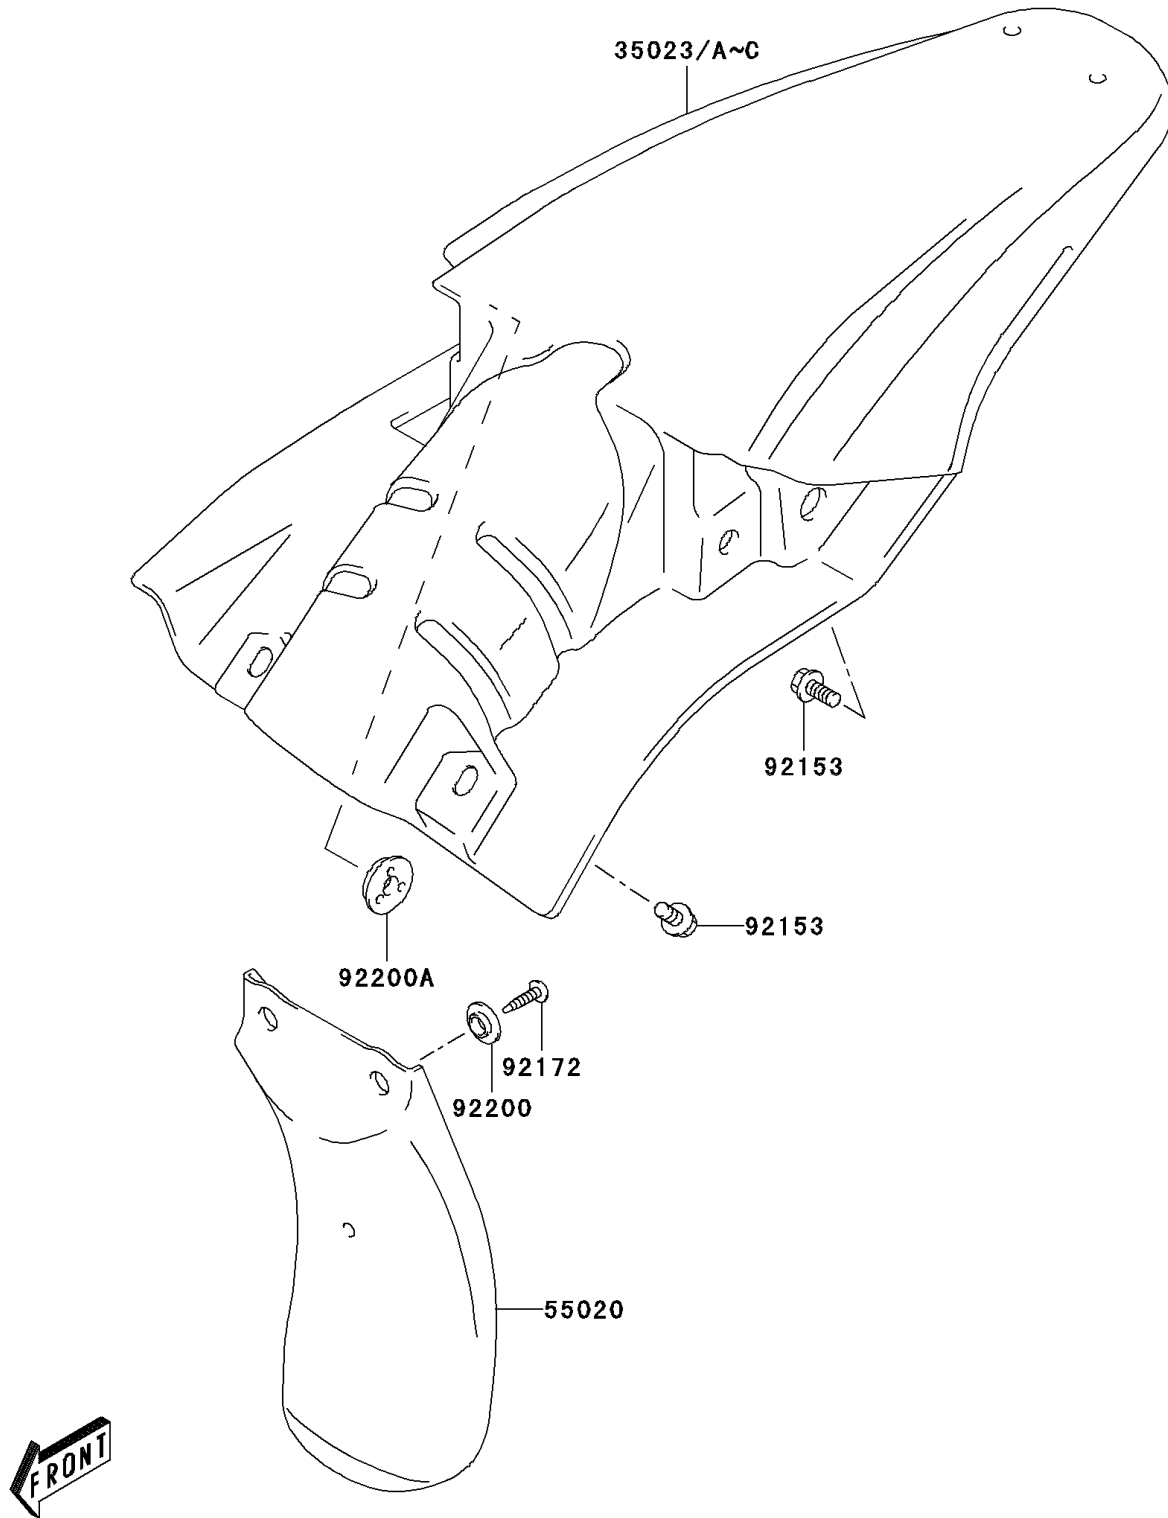

2004 KLX125L PARTS DIAGRAM

Rear Fender(s)

F2172

2004 KLX125L PARTS LIST

Rear Fender(s)

ITEM NAME	PART NUMBER	QUANTITY
GUARD,REAR FENDER,FR (Ref # 55020)	55020-S005	1
BOLT (Ref # 92153)	92153-S161	3
SCREW (Ref # 92172)	92172-S031	2
WASHER (Ref # 92200)	92200-S074	2
WASHER (Ref # 92200A)	92200-S075	1
FENDER-REAR,L.GREEN (Ref # 35023)	35023-S003-535	1
FENDER-REAR,L.GREEN (Ref # 35023B)	35023-S004-535	1