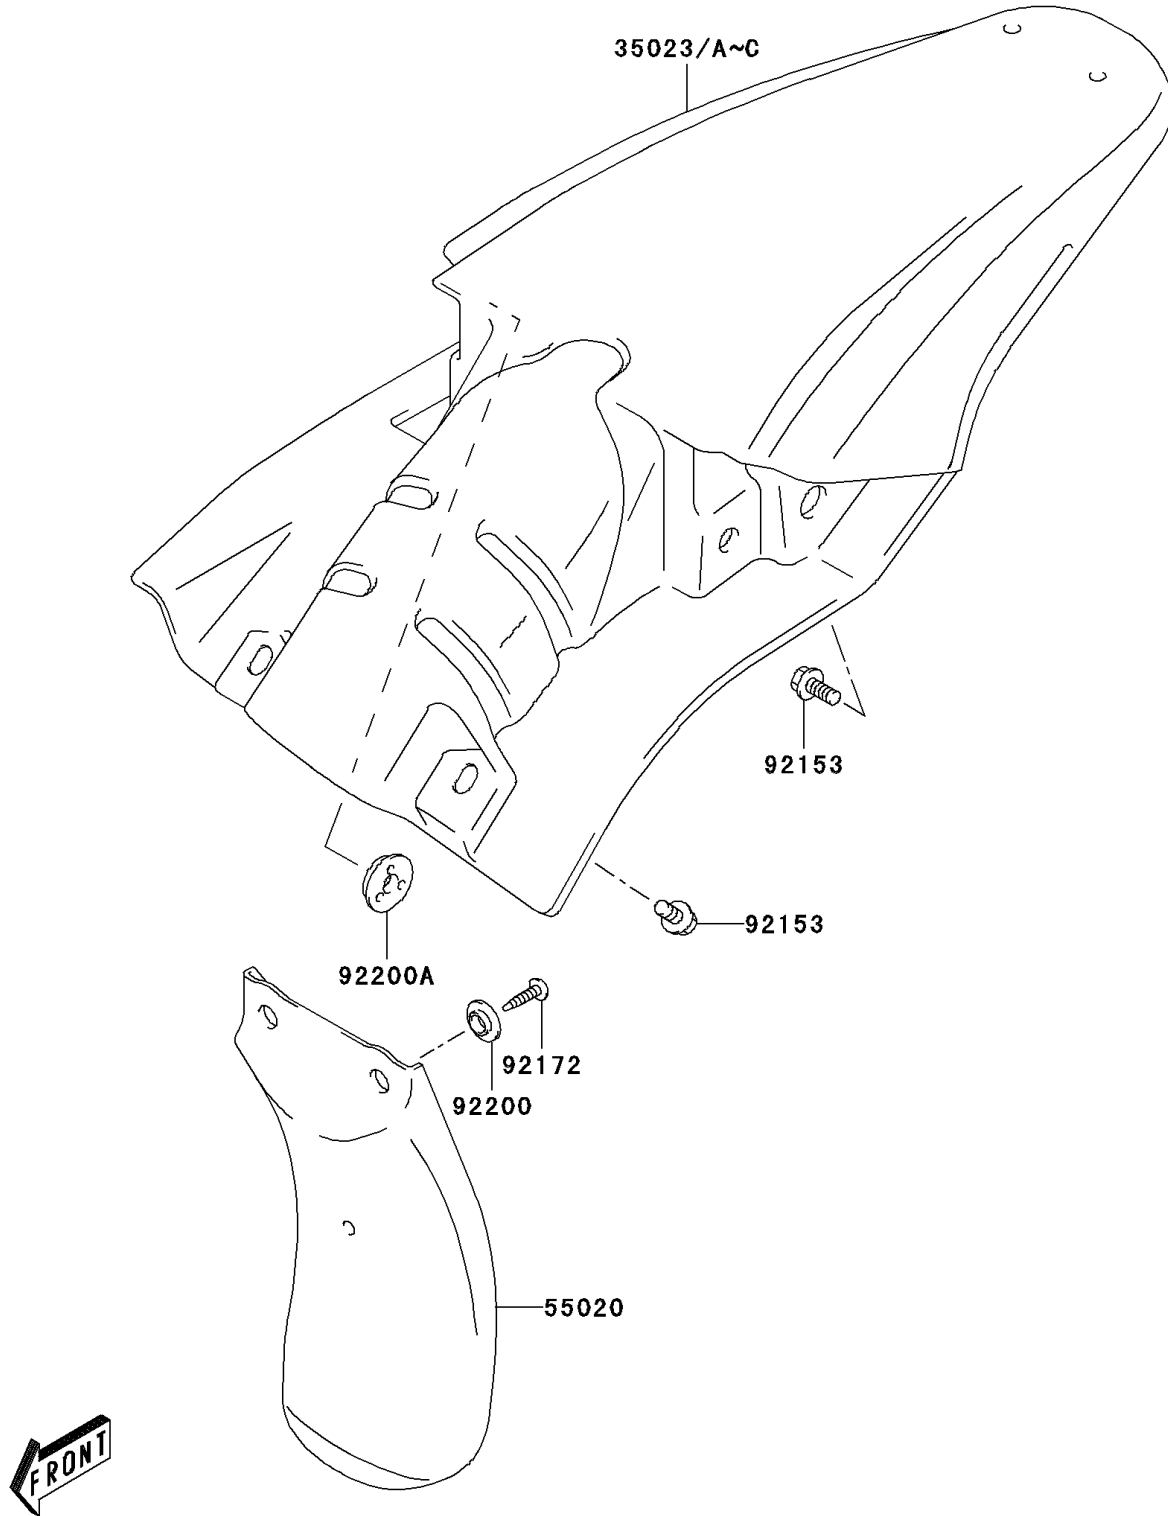

# 2005 KLX125L PARTS DIAGRAM

Rear Fender(s)

F2172

## 2005 KLX125L PARTS LIST

### Rear Fender(s)

ITEM NAME	PART NUMBER	QUANTITY
GUARD,REAR FENDER,FR (Ref # 55020)	55020-S005	1
BOLT (Ref # 92153)	92153-S161	3
SCREW (Ref # 92172)	92172-S031	2
WASHER (Ref # 92200)	92200-S074	2
WASHER (Ref # 92200A)	92200-S075	1
FENDER-REAR,L.GREEN (Ref # 35023A)	35023-S003-908	1
FENDER-REAR,L.GREEN (Ref # 35023C)	35023-S004-908	1