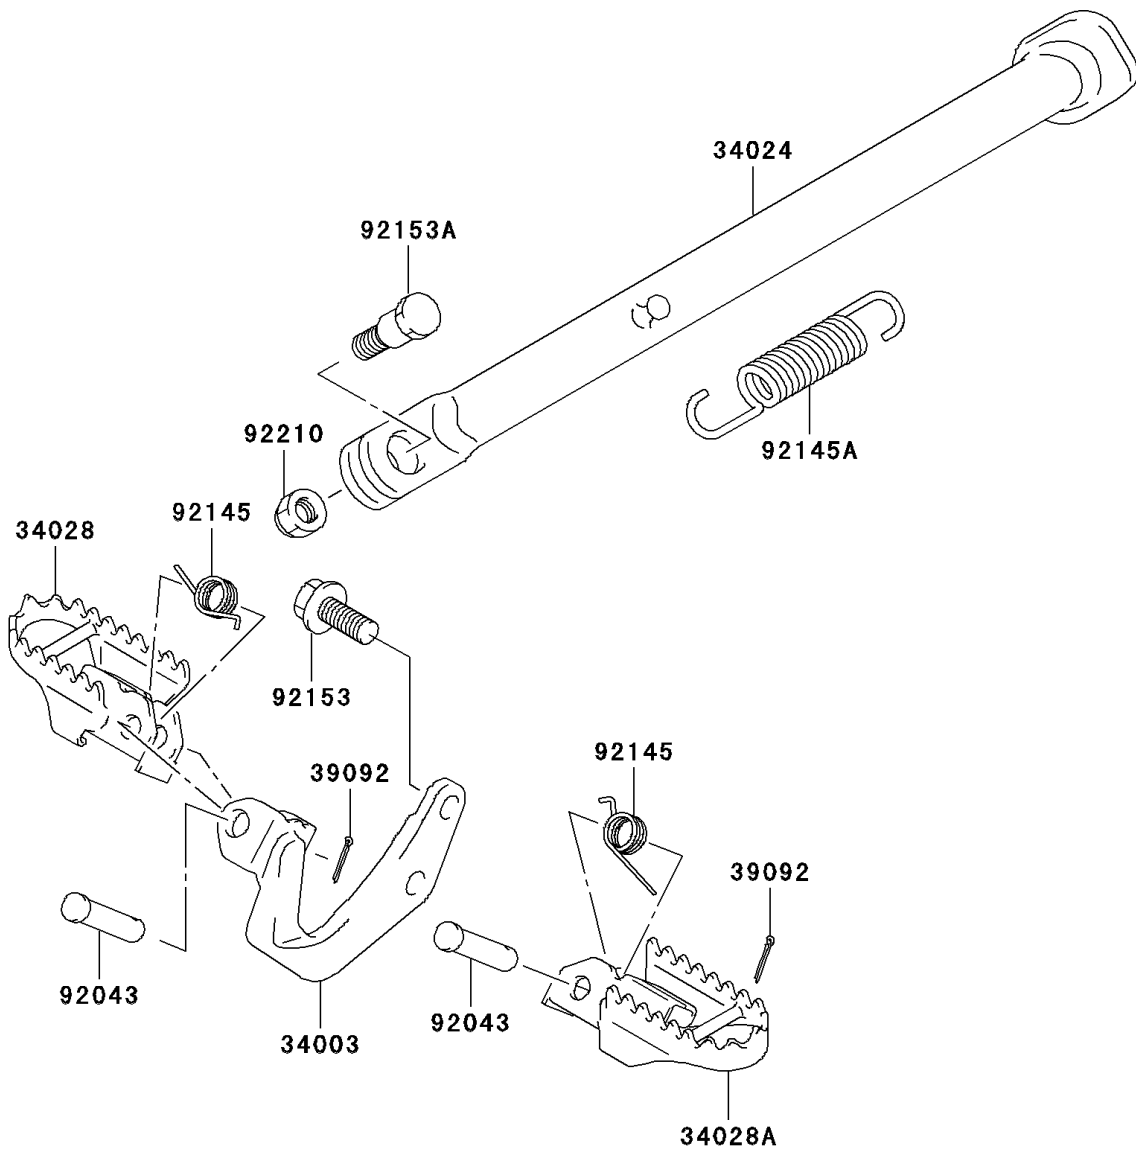

2004 KLX125L PARTS DIAGRAM

Stand(s)

F2190

2004 KLX125L PARTS LIST

Stand(s)

ITEM NAME	PART NUMBER	QUANTITY
HOLDER-STEP,FOOTREST,RH (Ref # 34003)	34003-S001	1
STAND-SIDE (Ref # 34024)	34024-S004	1
STEP,FR,RH (Ref # 34028)	34028-S001	1
STEP,FR,LH (Ref # 34028A)	34028-S002	1
PIN-HAIR,FR FOOTREST COTTER (Ref # 39092)	39092-S004	2
PIN,FOOTREST (Ref # 92043)	92043-S022	2
SPRING,FOOTREST (Ref # 92145)	92145-S050	2
SPRING,STAND (Ref # 92145A)	92145-S053	1
BOLT (Ref # 92153)	92153-S145	2
BOLT (Ref # 92153A)	92153-S153	1
NUT (Ref # 92210)	92210-S060	1