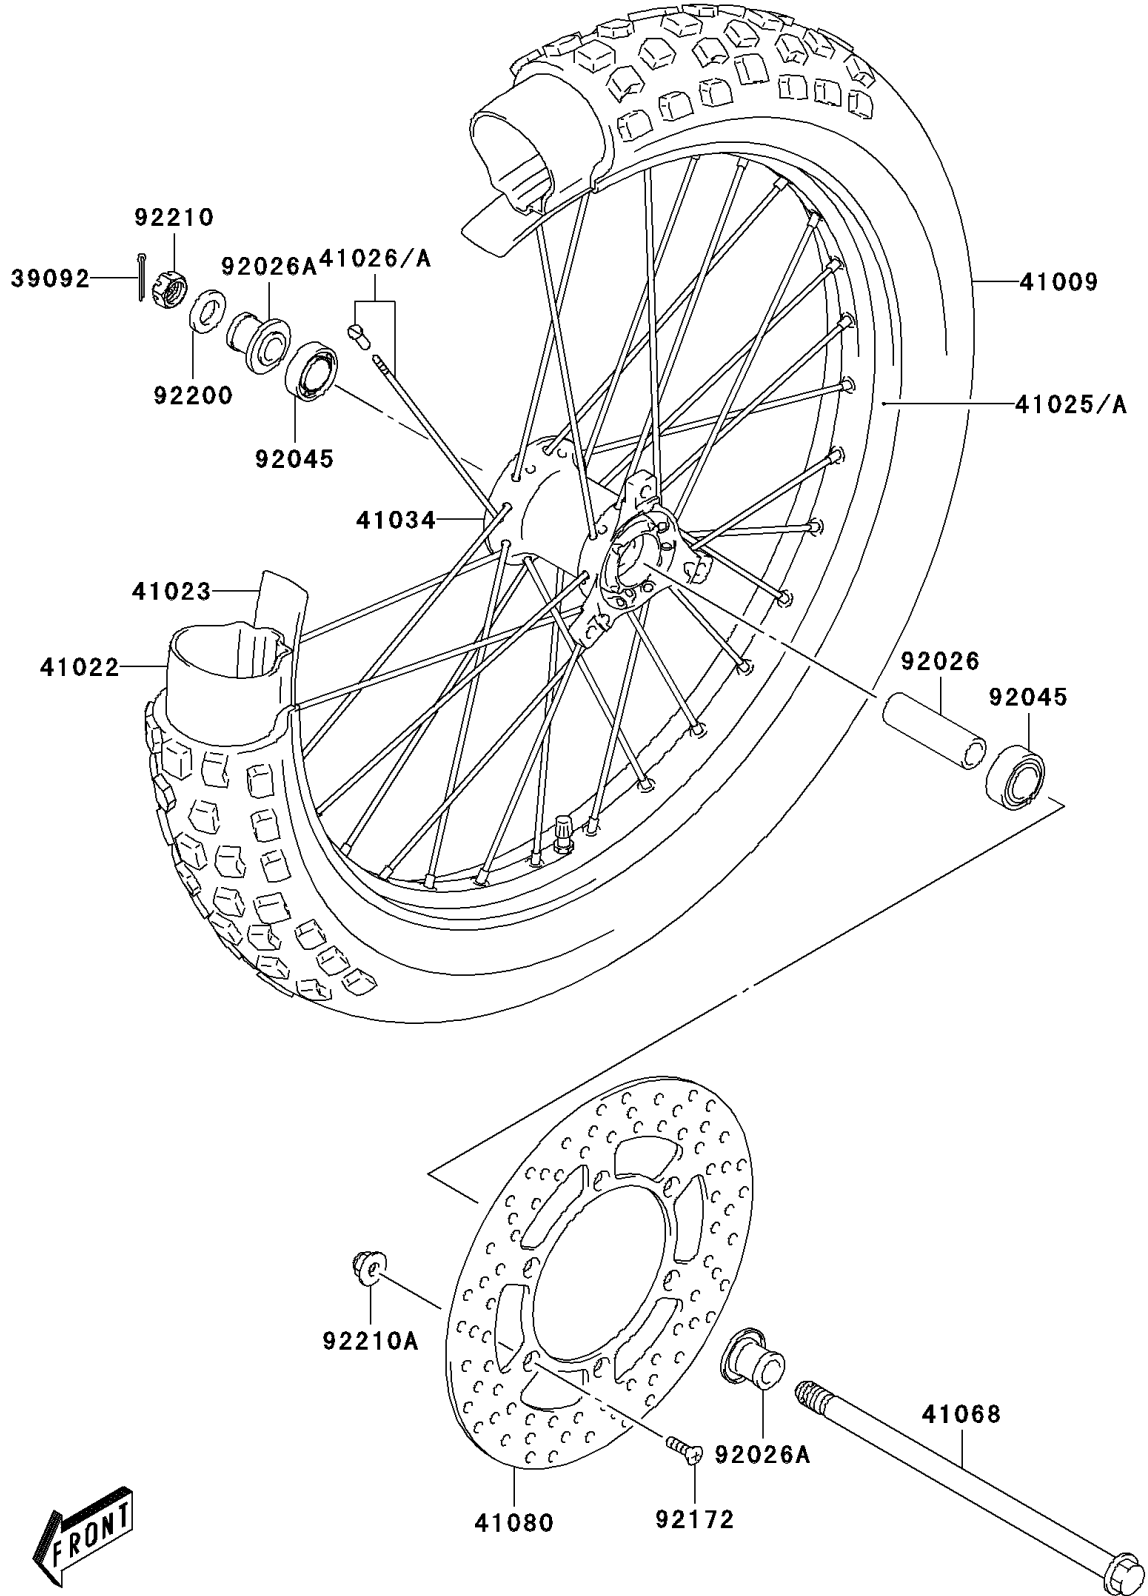

2003 KLX125L PARTS DIAGRAM

Front Hub

F2230

2003 KLX125L PARTS LIST

Front Hub

ITEM NAME	PART NUMBER	QUANTITY
PIN-HAIR,COTTER (Ref # 39092)	39092-S005	1
TIRE,FR (Ref # 41009)	41009-S007	1
TUBE-TIRE (Ref # 41022)	41022-S003	1
BAND-RIM (Ref # 41023)	41023-S003	1
RIM,FR WHEEL,19X1.40 (Ref # 41025)	41025-S003	1
SPOKE-ASSY,FRONT WHEEL (Ref # 41026)	41026-S003	1
DRUM-ASSY,FRONT WHEEL (Ref # 41034)	41034-S002	1
AXLE,FR (Ref # 41068)	41068-S005	1
DISC (Ref # 41080)	41080-S004	1
SPACER,FRONT HUB BEARING (Ref # 92026)	92026-S050	1
SPACER,FRONT AXLE (Ref # 92026A)	92026-S051	2
BEARING-BALL,FRONT HUB (Ref # 92045)	92045-S002	2
SCREW (Ref # 92172)	92172-S109	3
WASHER (Ref # 92200)	92200-S079	1
NUT (Ref # 92210)	92210-S064	1
NUT (Ref # 92210A)	92210-S066	3