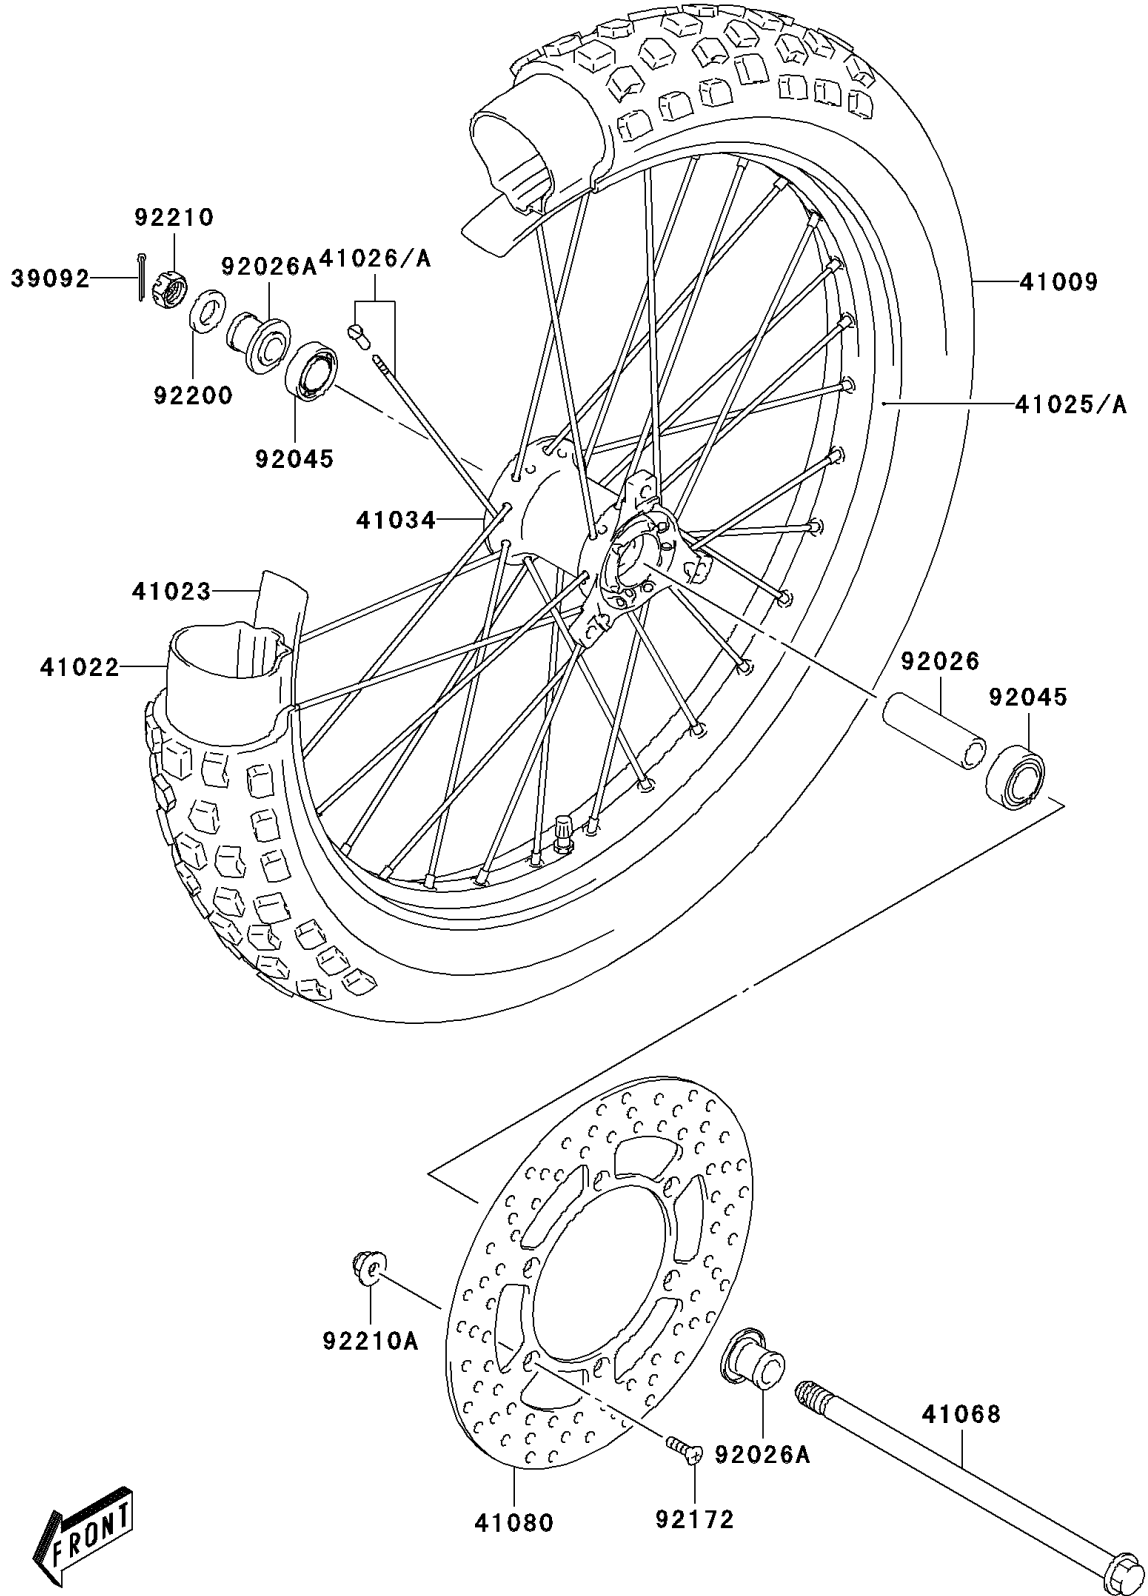

2004 KLX125L PARTS DIAGRAM

Front Hub

F2230

2004 KLX125L PARTS LIST

Front Hub

ITEM NAME	PART NUMBER	QUANTITY
PIN-HAIR,COTTER (Ref # 39092)	39092-S005	1
TIRE,FR (Ref # 41009)	41009-S007	1
TUBE-TIRE (Ref # 41022)	41022-S003	1
BAND-RIM (Ref # 41023)	41023-S003	1
RIM (Ref # 41025A)	41025-S018	1
SPOKE-ASSY (Ref # 41026A)	41026-S012	1
DRUM-ASSY,FRONT WHEEL (Ref # 41034)	41034-S002	1
AXLE,FR (Ref # 41068)	41068-S005	1
DISC (Ref # 41080)	41080-S004	1
SPACER,FRONT HUB BEARING (Ref # 92026)	92026-S050	1
SPACER,FRONT AXLE (Ref # 92026A)	92026-S051	2
BEARING-BALL,FRONT HUB (Ref # 92045)	92045-S002	2
SCREW (Ref # 92172)	92172-S109	3
WASHER (Ref # 92200)	92200-S079	1
NUT (Ref # 92210)	92210-S064	1
NUT (Ref # 92210A)	92210-S066	3