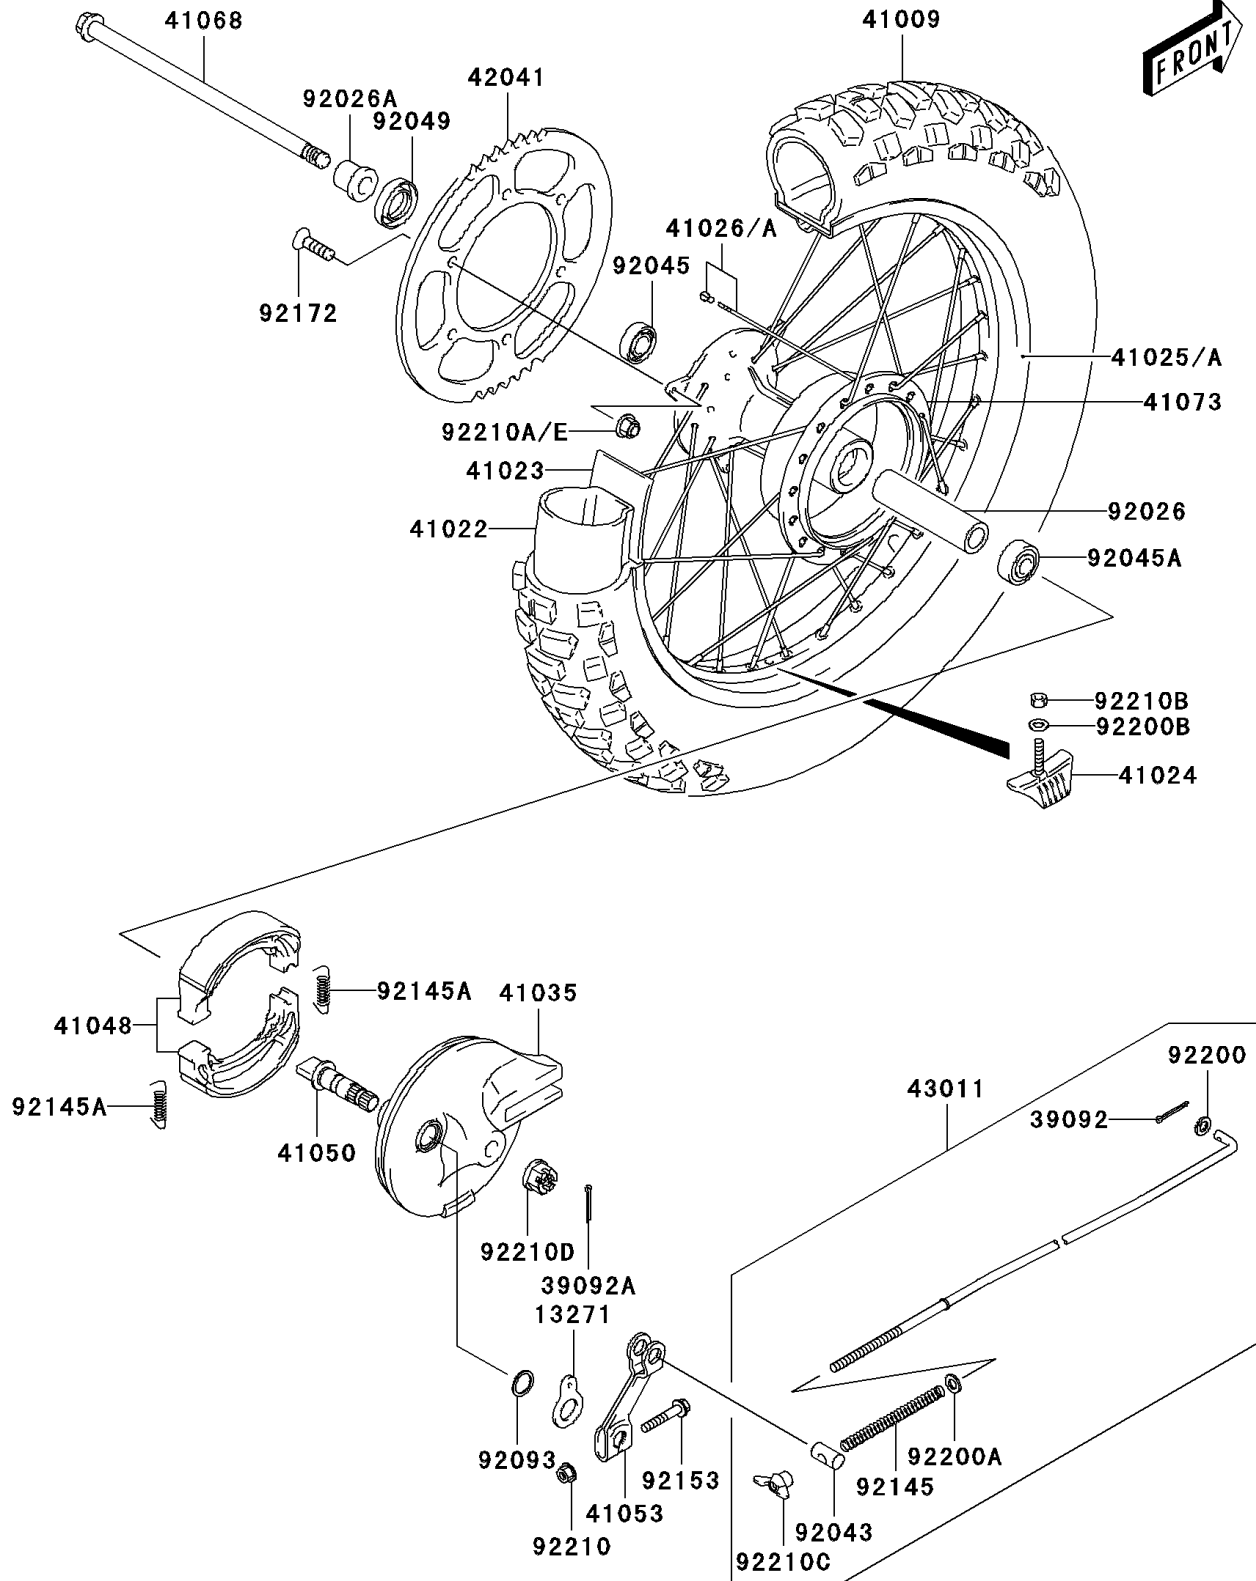

2004 KLX125L PARTS DIAGRAM

Rear Hub(B1/B2)

F2240

2004 KLX125L PARTS LIST

Rear Hub(B1/B2)

ITEM NAME	PART NUMBER	QUANTITY
PLATE,BRAKE LINING INDICATOR (Ref # 13271)	13271-S022	1
PIN-HAIR,COTTER (Ref # 39092)	39092-S005	1
PIN-HAIR,REAR AXLE COTTER (Ref # 39092A)	39092-S006	1
TIRE,RR (Ref # 41009)	41009-S008	1
TUBE-TIRE (Ref # 41022)	41022-S004	1
BAND-RIM (Ref # 41023)	41023-S004	1
STOPPER-RIM (Ref # 41024)	41024-S001	1
RIM (Ref # 41025A)	41025-S019	1
SPOKE-ASSY (Ref # 41026A)	41026-S013	1
PANEL-ASSY-BRAKE (Ref # 41035)	41035-S002	1
SHOE-BRAKE (Ref # 41048)	41048-S003	1
CAM-BRAKE (Ref # 41050)	41050-S003	1
LEVER-BRAKE CAM (Ref # 41053)	41053-S003	1
AXLE,RR (Ref # 41068)	41068-S004	1
DRUM-ASSY,REAR (Ref # 41073)	41073-S010	1
SPROCKET-HUB,57T (Ref # 42041)	42041-S003	1
ROD-BRAKE (Ref # 43011)	43011-S002	1
SPACER,REAR HUB BEARING (Ref # 92026)	92026-S006	1
SPACER,REAR AXLE (Ref # 92026A)	92026-S055	1
PIN,BRAKE ROD ADJUSTER (Ref # 92043)	92043-S023	1
BEARING-BALL,REAR HUB,LH (Ref # 92045)	92045-S029	1
BEARING-BALL,REAR HUB,RH (Ref # 92045A)	92045-S030	1
SEAL-OIL,REAR HUB (Ref # 92049)	92049-S025	1
SEAL (Ref # 92093)	92093-S008	1
SPRING,REAR BRAKE ROD (Ref # 92145)	92145-S046	1
SPRING,REAR BRAKE SHOE (Ref # 92145A)	92145-S047	2
BOLT (Ref # 92153)	92153-S130	1
SCREW,SPROCKET (Ref # 92172)	92172-S111	4
WASHER (Ref # 92200)	92200-S002	1

2004 KLX125L PARTS LIST

Rear Hub(B1/B2)

ITEM NAME	PART NUMBER	QUANTITY
WASHER (Ref # 92200A)	92200-S003	1
WASHER (Ref # 92200B)	92200-S028	1
NUT (Ref # 92210)	92210-S004	1
NUT (Ref # 92210B)	92210-S051	1
NUT (Ref # 92210C)	92210-S055	1
NUT (Ref # 92210D)	92210-S056	1
NUT (Ref # 92210E)	92210-S094	4