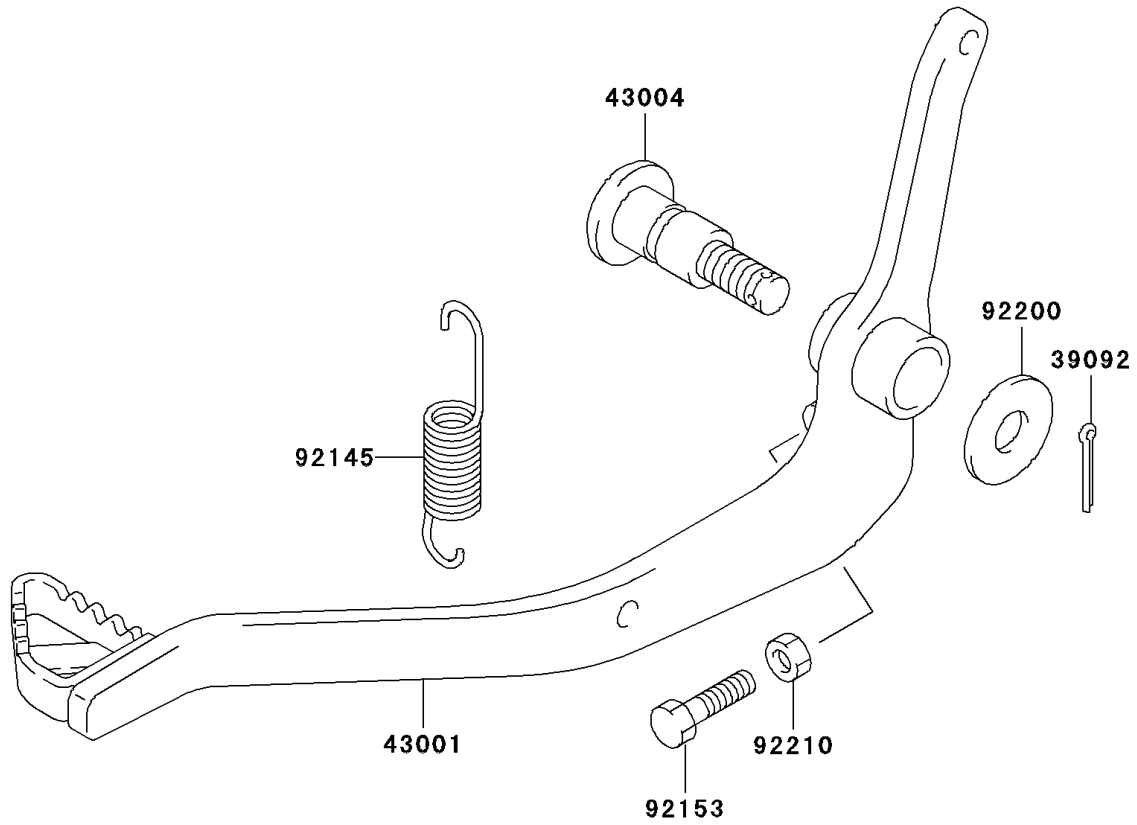

# 2004 KLX125L PARTS DIAGRAM

Brake Pedal

F2260

## 2004 KLX125L PARTS LIST

### Brake Pedal

ITEM NAME	PART NUMBER	QUANTITY
PIN-HAIR,COTTER (Ref # 39092)	39092-S005	1
LEVER-BRAKE (Ref # 43001)	43001-S001	1
SHAFT-BRAKE (Ref # 43004)	43004-S001	1
SPRING,BRAKE PEDAL RETURN (Ref # 92145)	92145-S048	1
BOLT (Ref # 92153)	92153-S182	1
WASHER (Ref # 92200)	92200-S067	1
NUT (Ref # 92210)	92210-S001	1